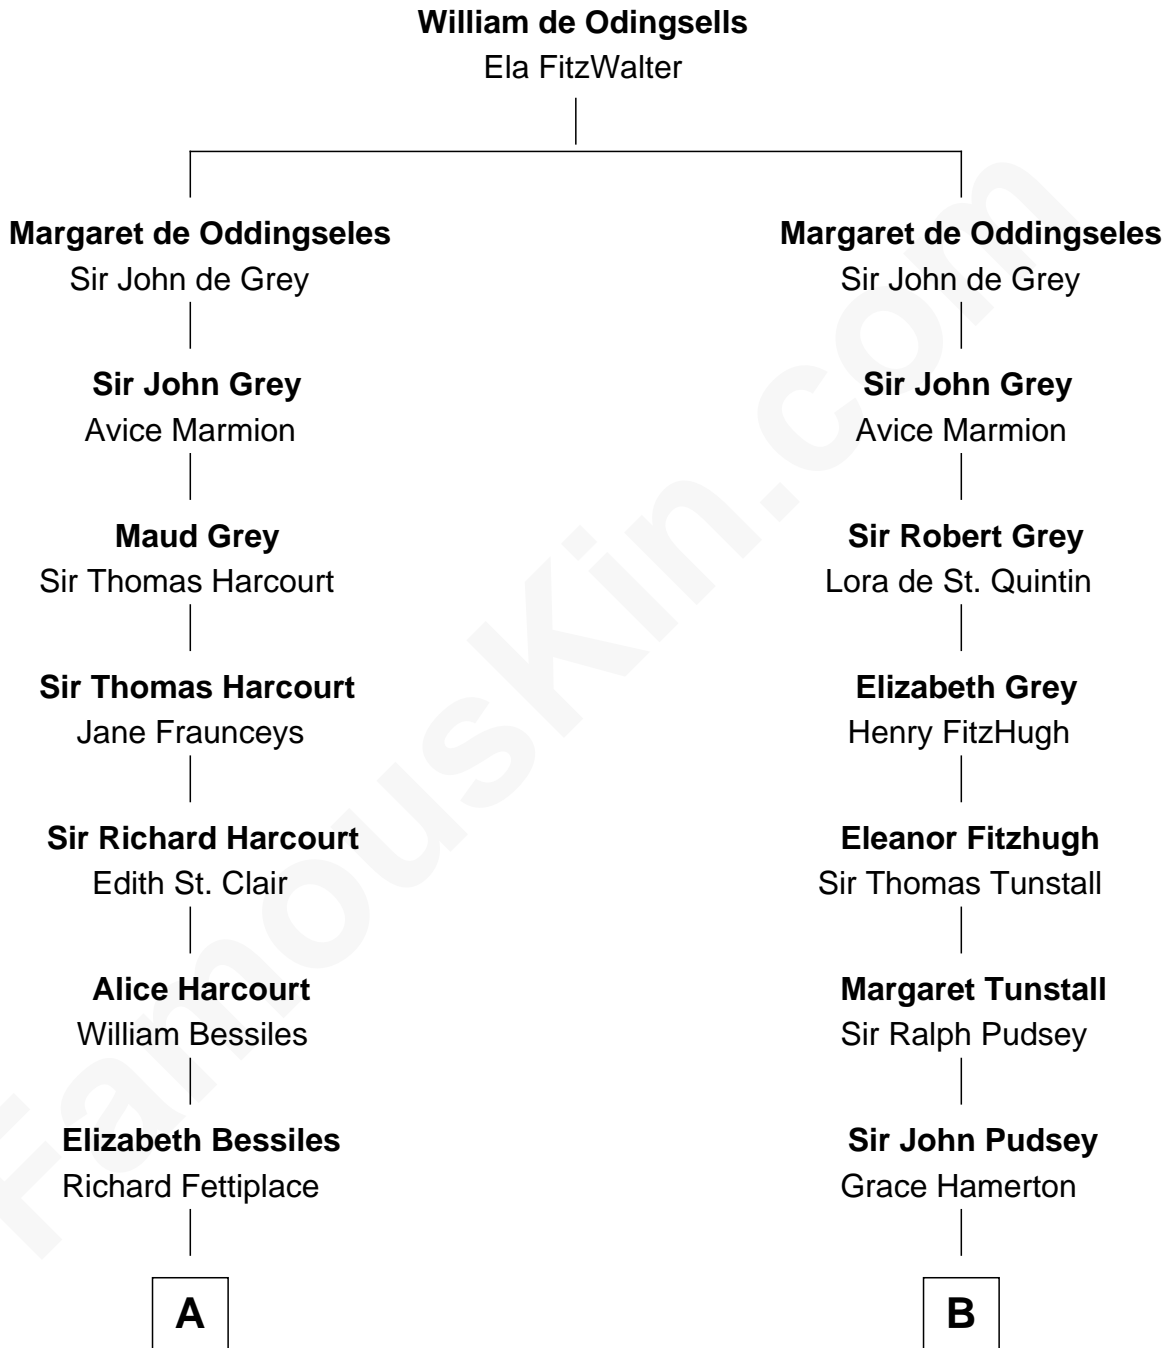

FamousKin.com Relationship Chart of John Adams Morgan

1952 Olympic Sailing Gold Medalist

18th cousin 2 times removed of

Thomas Sim Lee

2nd and 7th Governor of Maryland

C

Frances Cadwallader Crowninshield

John Quincy Adams

Charles Francis Adams

Frances Lovering

Catherine Frances Lovering Adams

Henry Sturgis Morgan

John Adams Morgan

Olympic Gold Medalist

D

Thomas Lee

Christiana Sim

Thomas Sim Lee

2nd and 7th Governor of Maryland

FamousKin.com