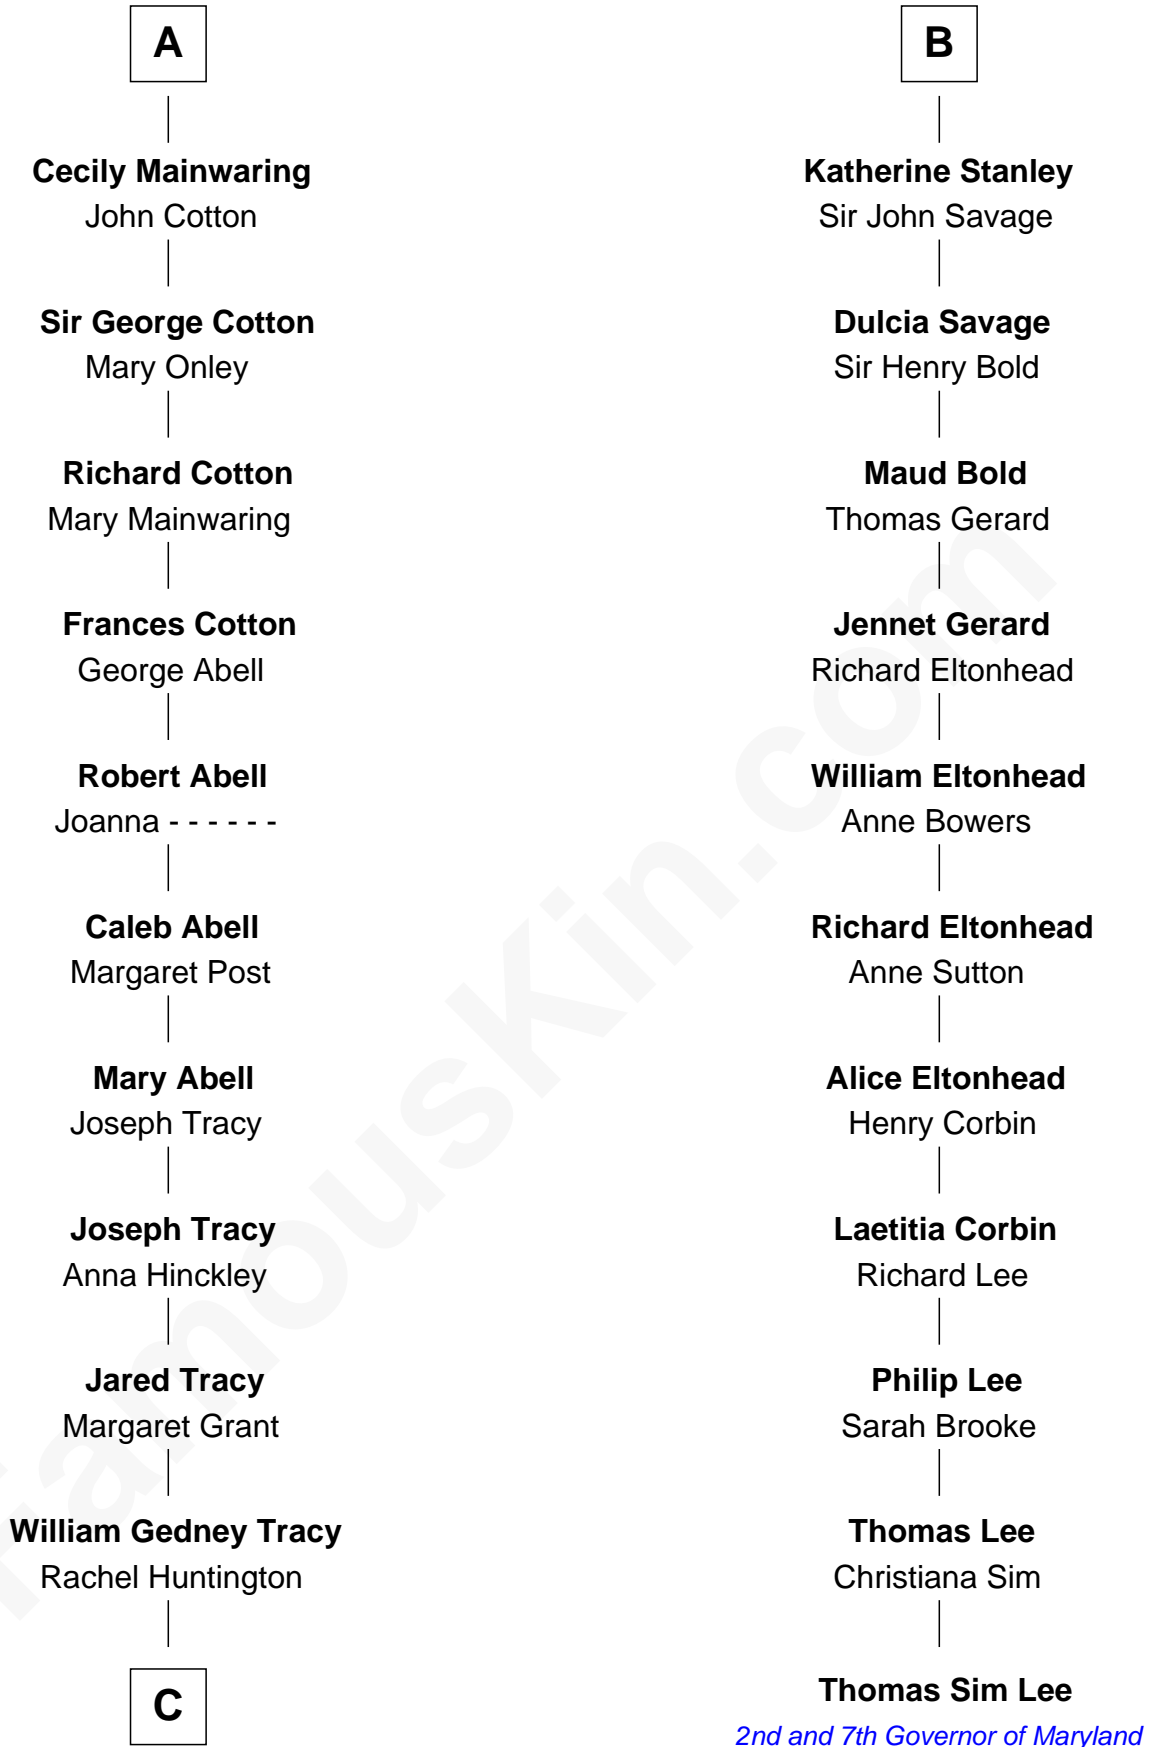

# FamousKin.com Relationship Chart of John Adams Morgan

1952 Olympic Sailing Gold Medalist

17th cousin 4 times removed of

**Thomas Sim Lee**

2nd and 7th Governor of Maryland

**C**

Charles F. Tracy

Louisa Kirkland

Frances Louisa Tracy

John Pierpont Morgan

John Pierpont Morgan

Jane Norton Grew

Henry Sturgis Morgan

Catherine Frances Lovering Adams

John Adams Morgan

*Olympic Gold Medalist*