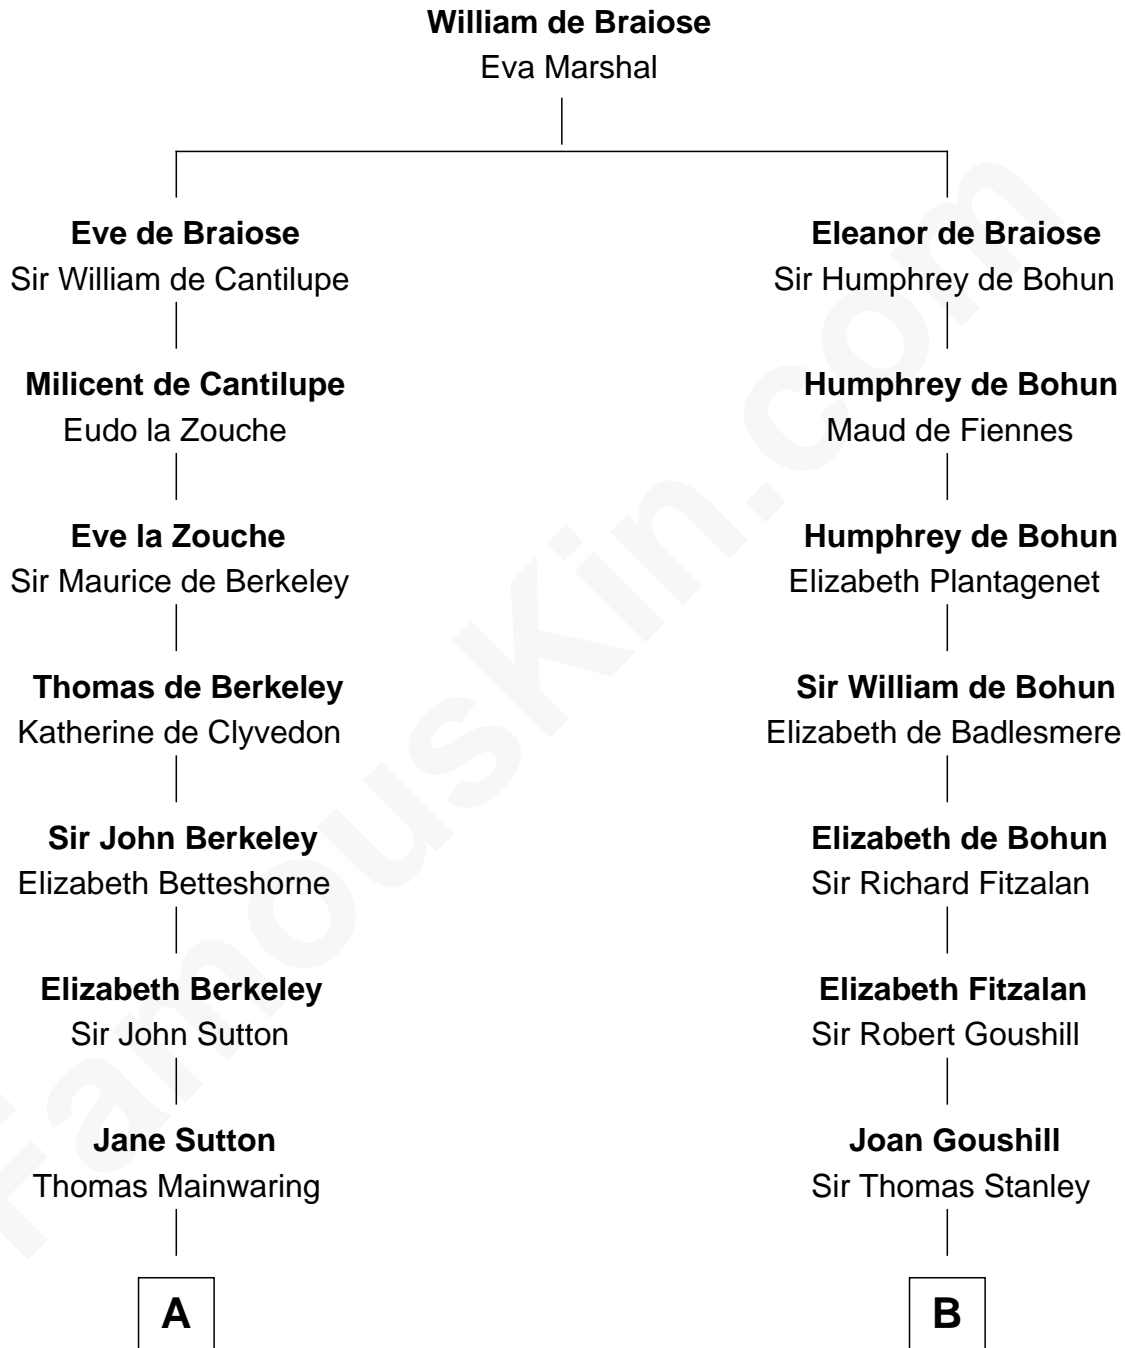

# FamousKin.com Relationship Chart of John Adams Morgan

1952 Olympic Sailing Gold Medalist

17th cousin 4 times removed of

**Thomas Sim Lee**

2nd and 7th Governor of Maryland

**C**

Charles F. Tracy

Louisa Kirkland

Frances Louisa Tracy

John Pierpont Morgan

John Pierpont Morgan

Jane Norton Grew

Henry Sturgis Morgan

Catherine Frances Lovering Adams

John Adams Morgan

*Olympic Gold Medalist*