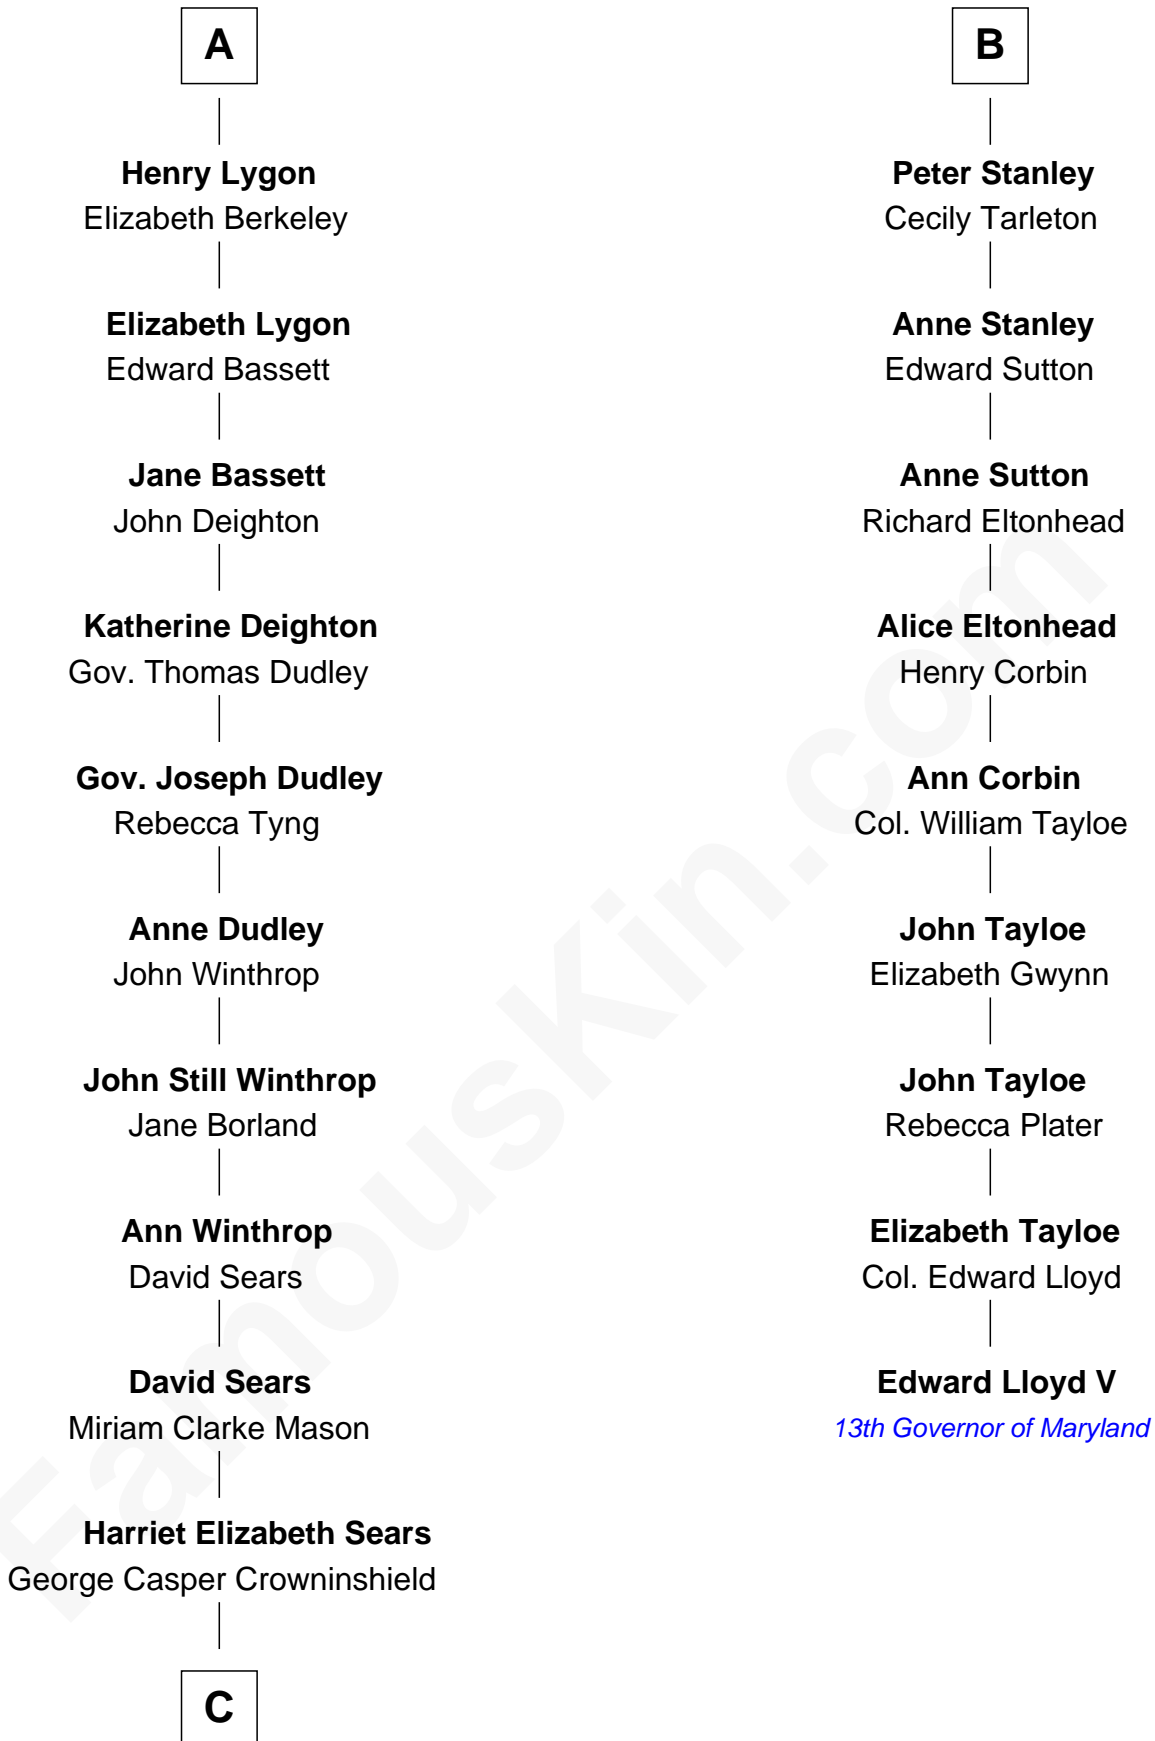

# FamousKin.com Relationship Chart of

**John Adams Morgan**  
1952 Olympic Sailing Gold Medalist

15th cousin 5 times removed of

**Edward Lloyd V**  
13th Governor of Maryland

**C**

—  
**Frances Cadwallader Crowninshield**

John Quincy Adams

—  
**Charles Francis Adams**

Frances Lovering

—  
**Catherine Frances Lovering Adams**

Henry Sturgis Morgan

—  
**John Adams Morgan**

*Olympic Gold Medalist*

FamousKin.com