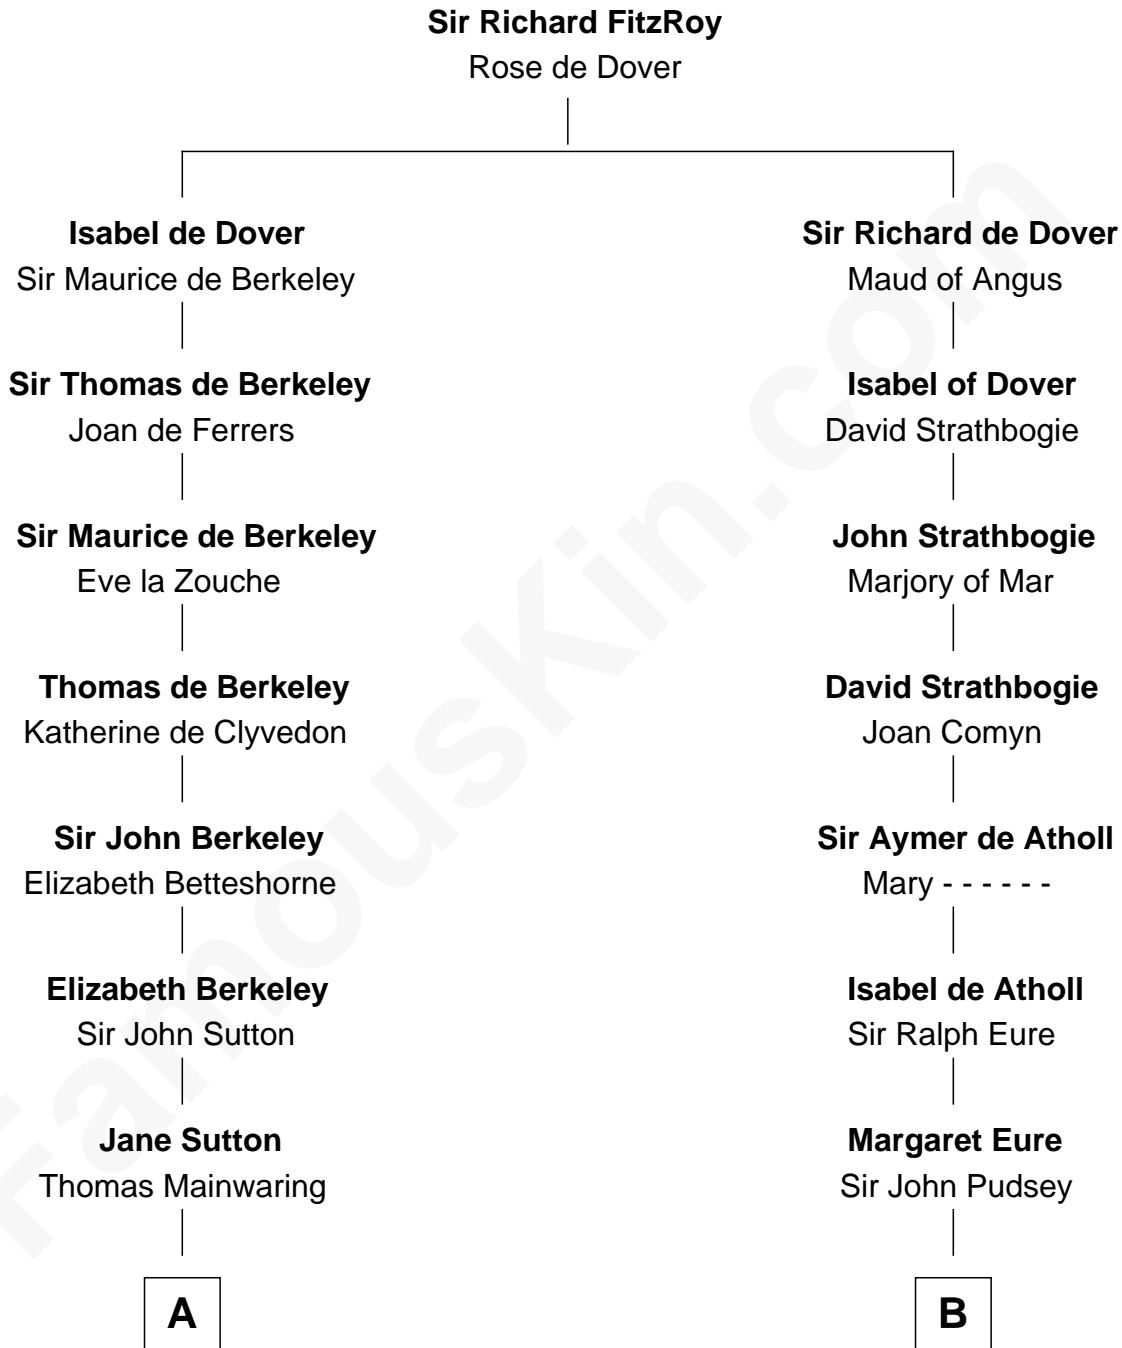

FamousKin.com

Relationship Chart of

John Adams Morgan

1952 Olympic Sailing Gold Medalist

21st cousin of

Edward Lloyd V

13th Governor of Maryland

C

Charles F. Tracy

Louisa Kirkland

Frances Louisa Tracy

John Pierpont Morgan

John Pierpont Morgan

Jane Norton Grew

Henry Sturgis Morgan

Catherine Frances Lovering Adams