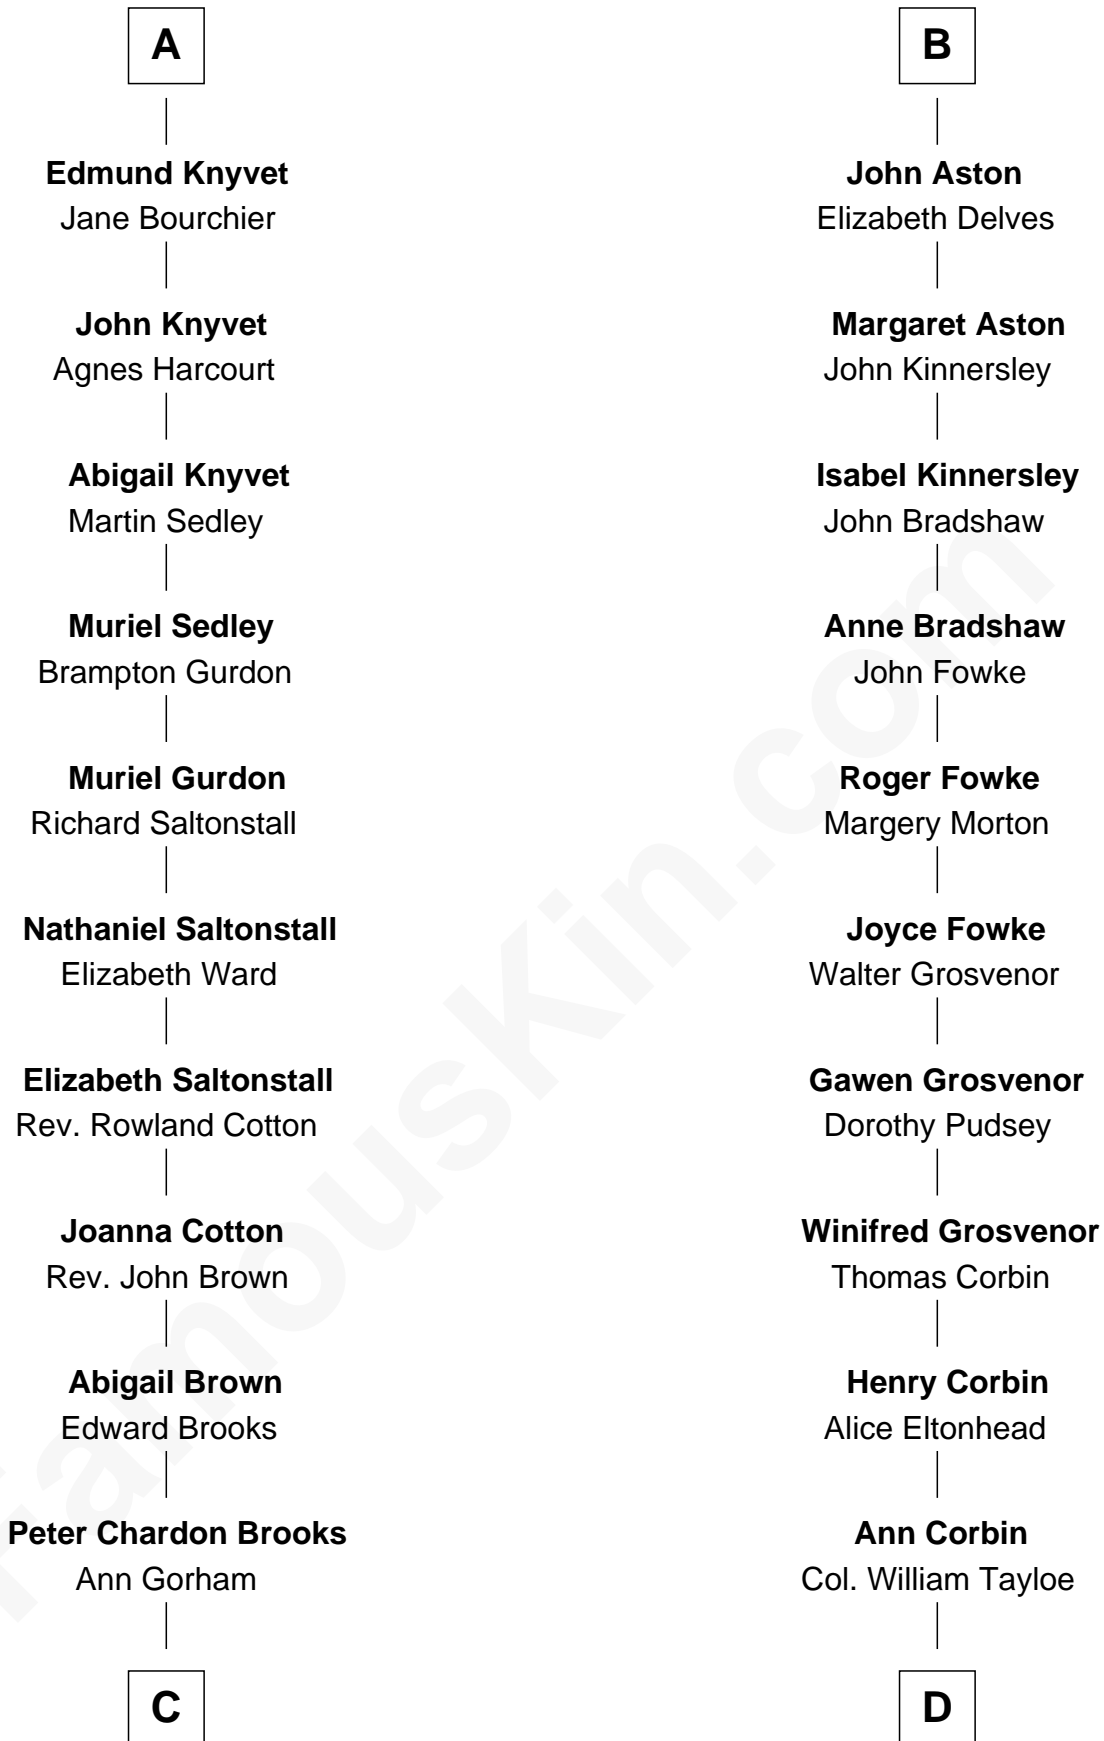

FamousKin.com Relationship Chart of John Adams Morgan

1952 Olympic Sailing Gold Medalist

20th cousin 1 time removed of

Edward Lloyd V

13th Governor of Maryland

C

Abigail Brown Brooks

Charles Francis Adams

John Quincy Adams

Frances Cadwallader Crowninshield

Charles Francis Adams

Frances Lovering

Catherine Frances Lovering Adams

Henry Sturgis Morgan

John Adams Morgan

Olympic Gold Medalist