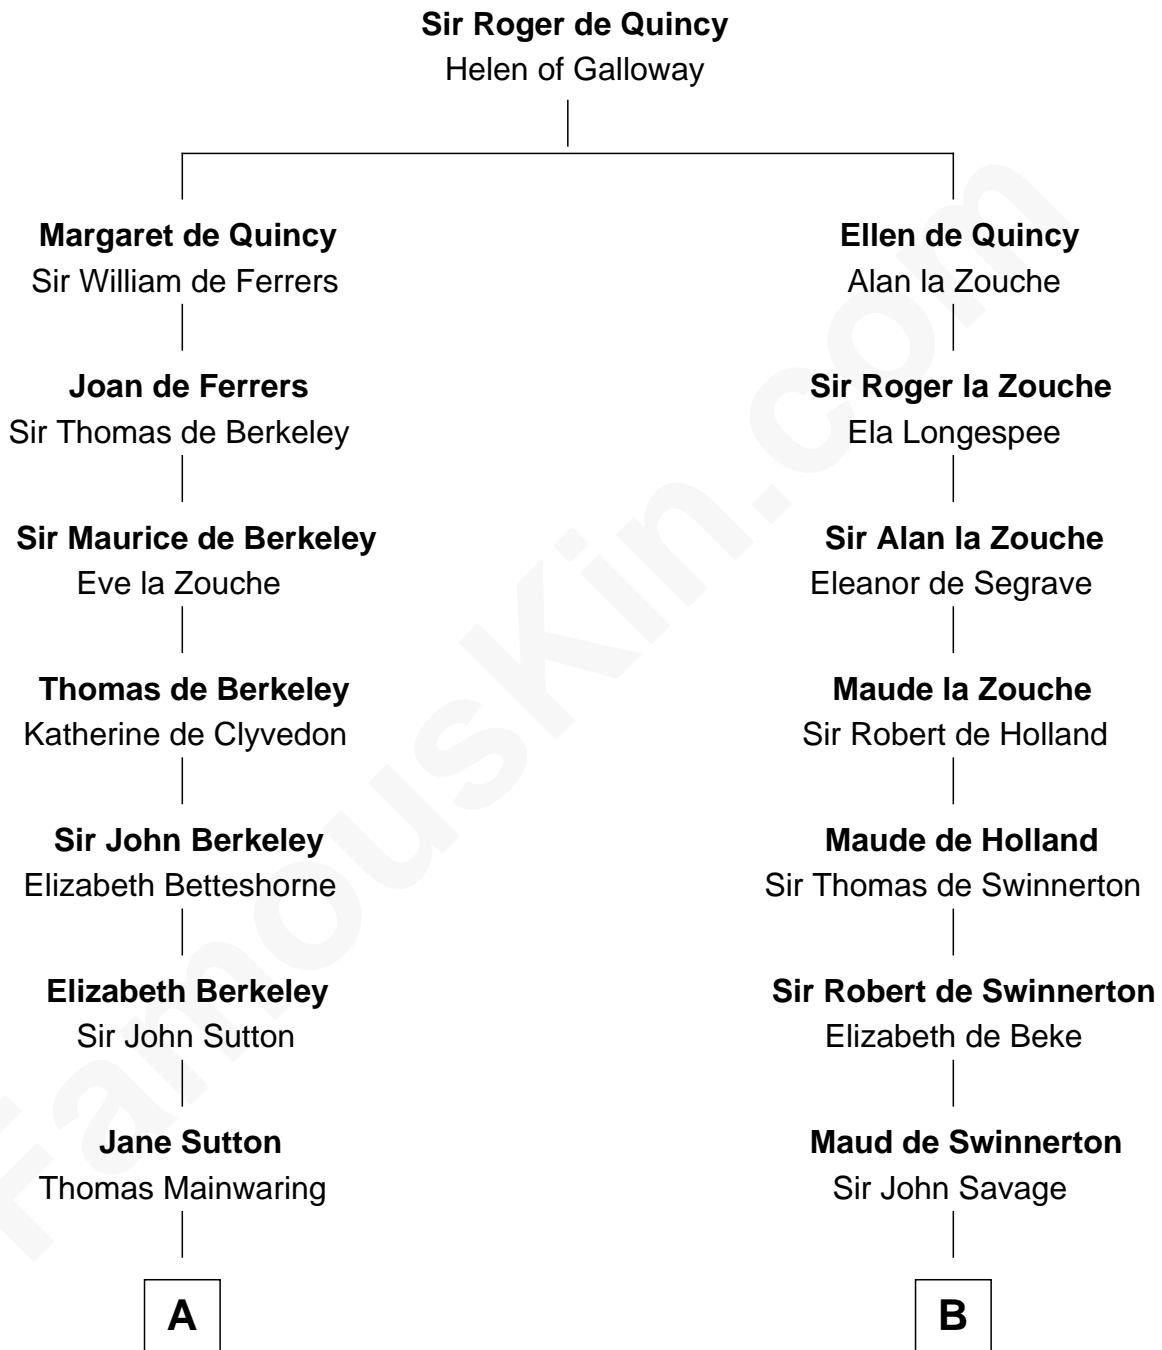

# FamousKin.com Relationship Chart of John Adams Morgan

1952 Olympic Sailing Gold Medalist

19th cousin 2 times removed of

**Edward Lloyd V**

13th Governor of Maryland

**C**

**Charles F. Tracy**  
Louisa Kirkland

**Frances Louisa Tracy**  
John Pierpont Morgan

**John Pierpont Morgan**  
Jane Norton Grew

**Henry Sturgis Morgan**  
Catherine Frances Lovering Adams

**John Adams Morgan**  
*Olympic Gold Medalist*

**D**

**John Tayloe**  
Rebecca Plater

**Elizabeth Tayloe**  
Col. Edward Lloyd

**Edward Lloyd V**  
*13th Governor of Maryland*

FamousKin.com