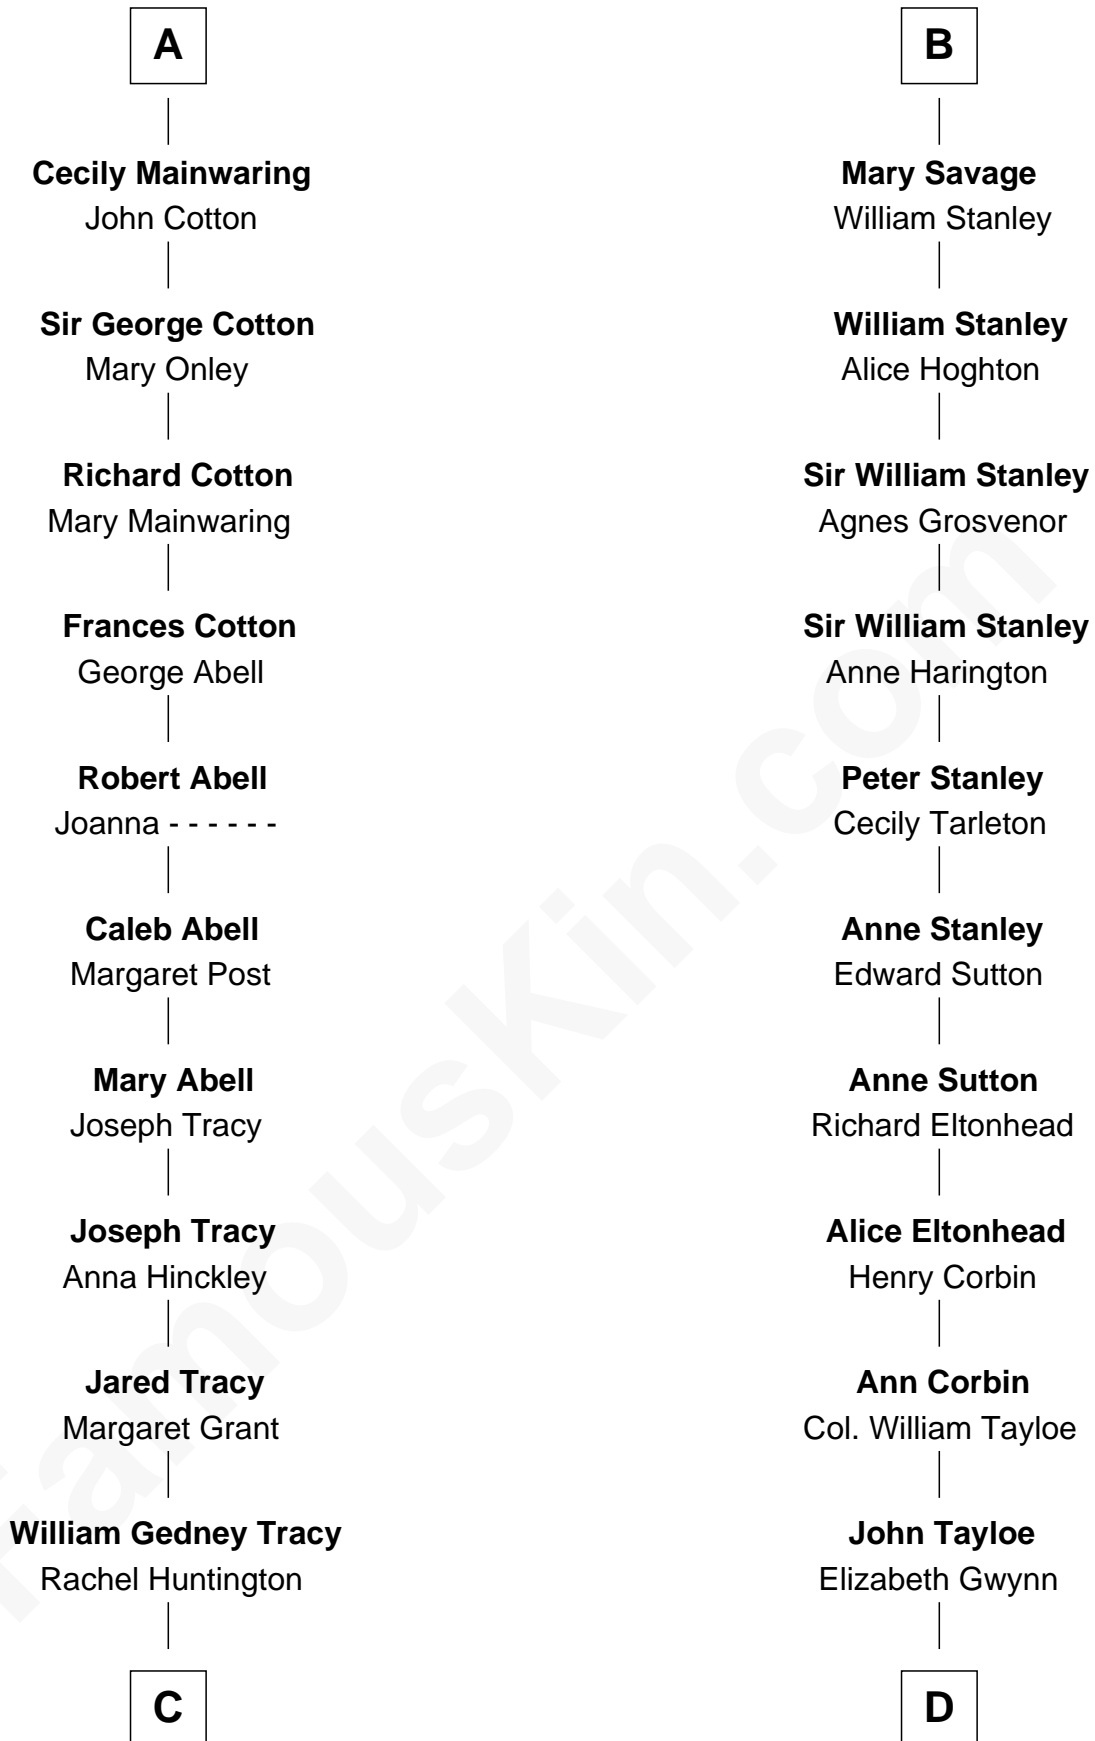

# FamousKin.com Relationship Chart of John Adams Morgan

1952 Olympic Sailing Gold Medalist

19th cousin 2 times removed of

**Edward Lloyd V**

13th Governor of Maryland

**C**

**Charles F. Tracy**  
Louisa Kirkland

**Frances Louisa Tracy**  
John Pierpont Morgan

**John Pierpont Morgan**  
Jane Norton Grew

**Henry Sturgis Morgan**  
Catherine Frances Lovering Adams

**John Adams Morgan**  
*Olympic Gold Medalist*

**D**

**John Tayloe**  
Rebecca Plater

**Elizabeth Tayloe**  
Col. Edward Lloyd

**Edward Lloyd V**  
*13th Governor of Maryland*

FamousKin.com