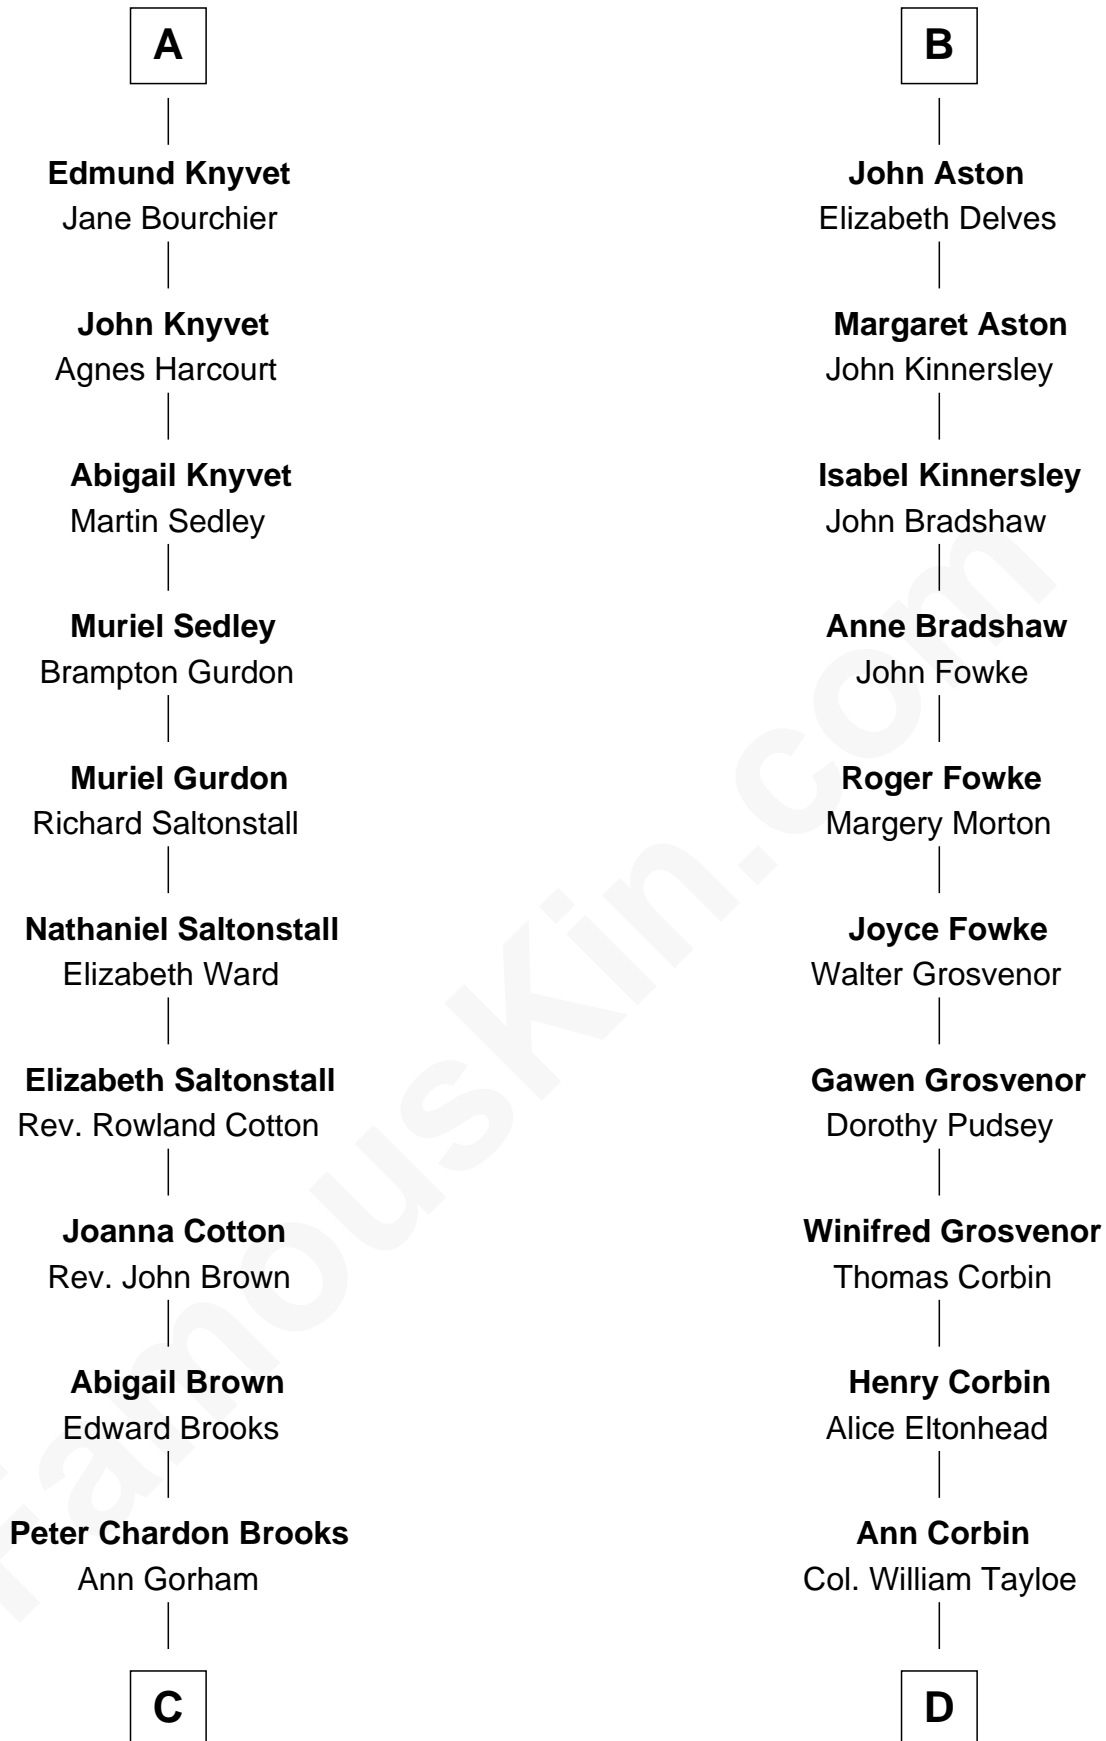

FamousKin.com Relationship Chart of

John Adams Morgan
1952 Olympic Sailing Gold Medalist

20th cousin 1 time removed of

Edward Lloyd V
13th Governor of Maryland

John de Vaux

C

Abigail Brown Brooks

Charles Francis Adams

John Quincy Adams

Frances Cadwallader Crowninshield

Charles Francis Adams

Frances Lovering

Catherine Frances Lovering Adams

Henry Sturgis Morgan

John Adams Morgan

Olympic Gold Medalist