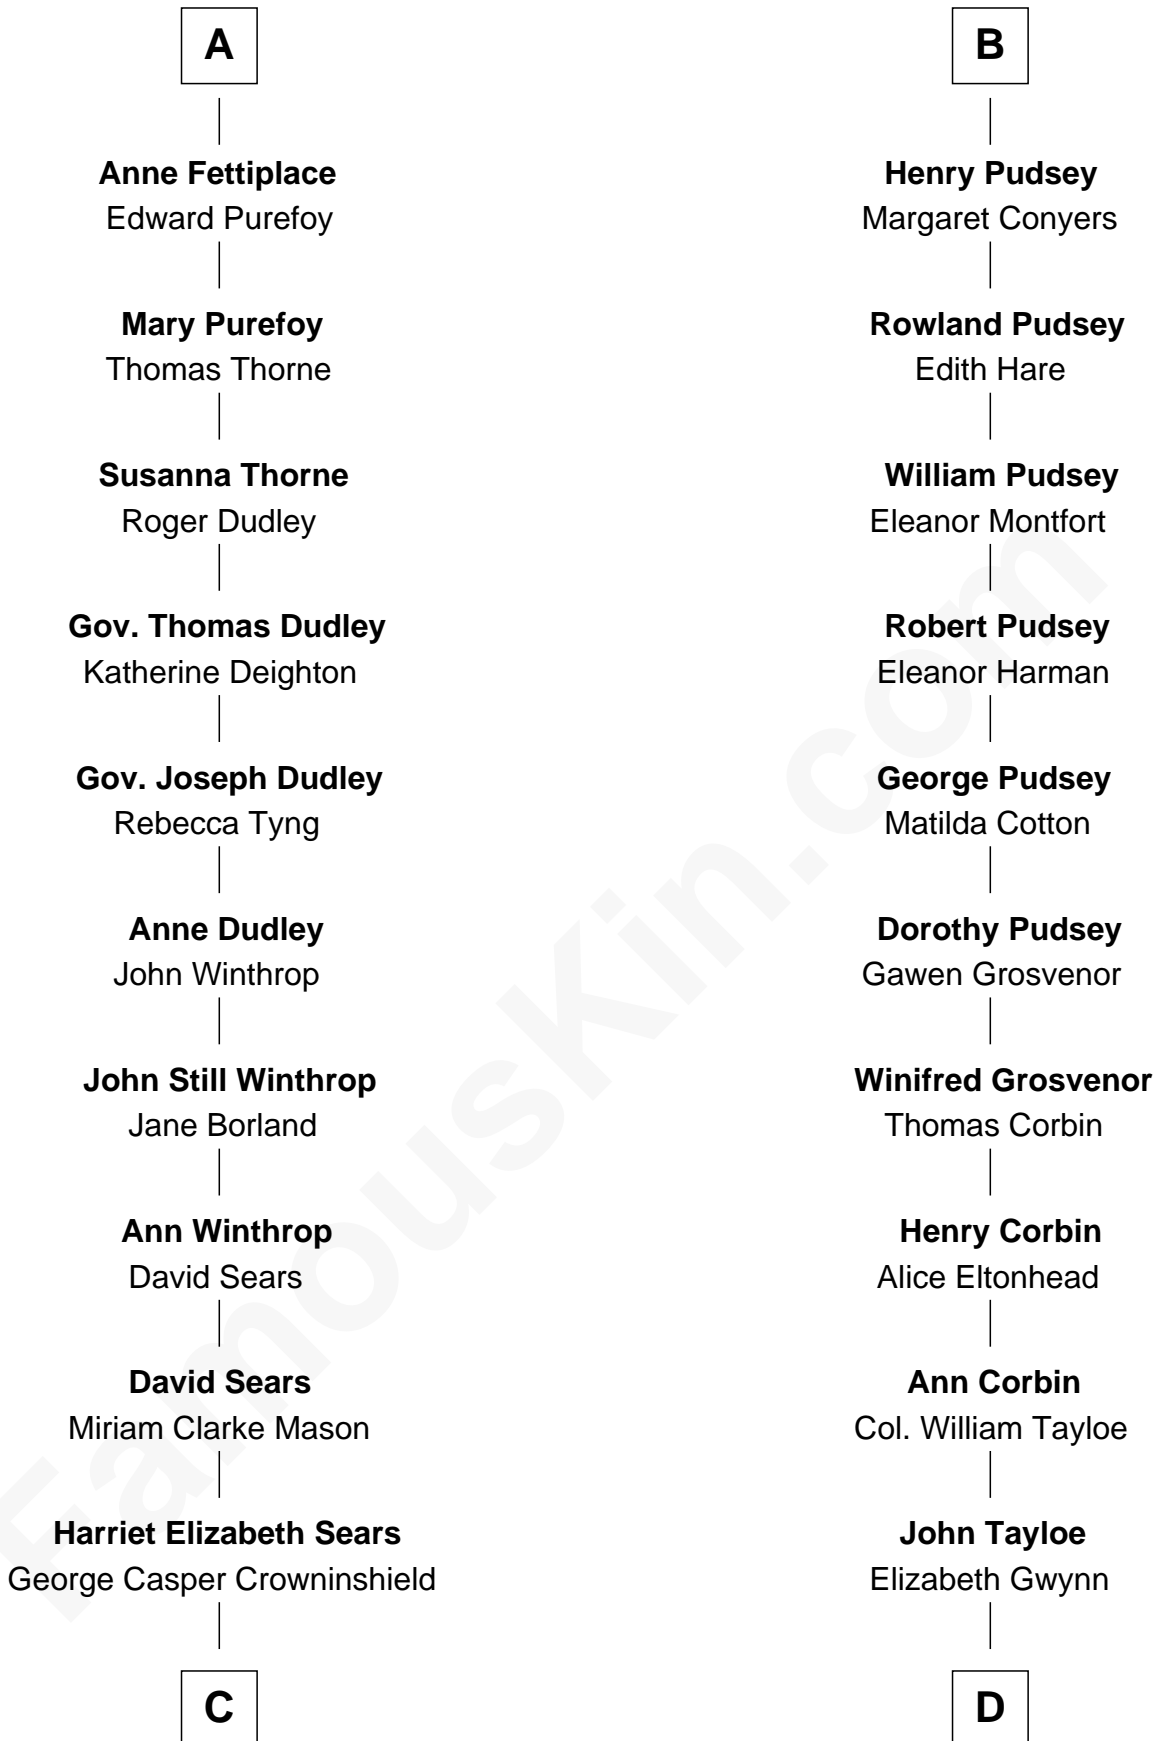

FamousKin.com Relationship Chart of

John Adams Morgan
1952 Olympic Sailing Gold Medalist

19th cousin 1 time removed of

Edward Lloyd V
13th Governor of Maryland

C

Frances Cadwallader Crowninshield

John Quincy Adams

Charles Francis Adams

Frances Lovering

Catherine Frances Lovering Adams

Henry Sturgis Morgan

John Adams Morgan

Olympic Gold Medalist

D

John Tayloe

Rebecca Plater

Elizabeth Tayloe

Col. Edward Lloyd

Edward Lloyd V

13th Governor of Maryland