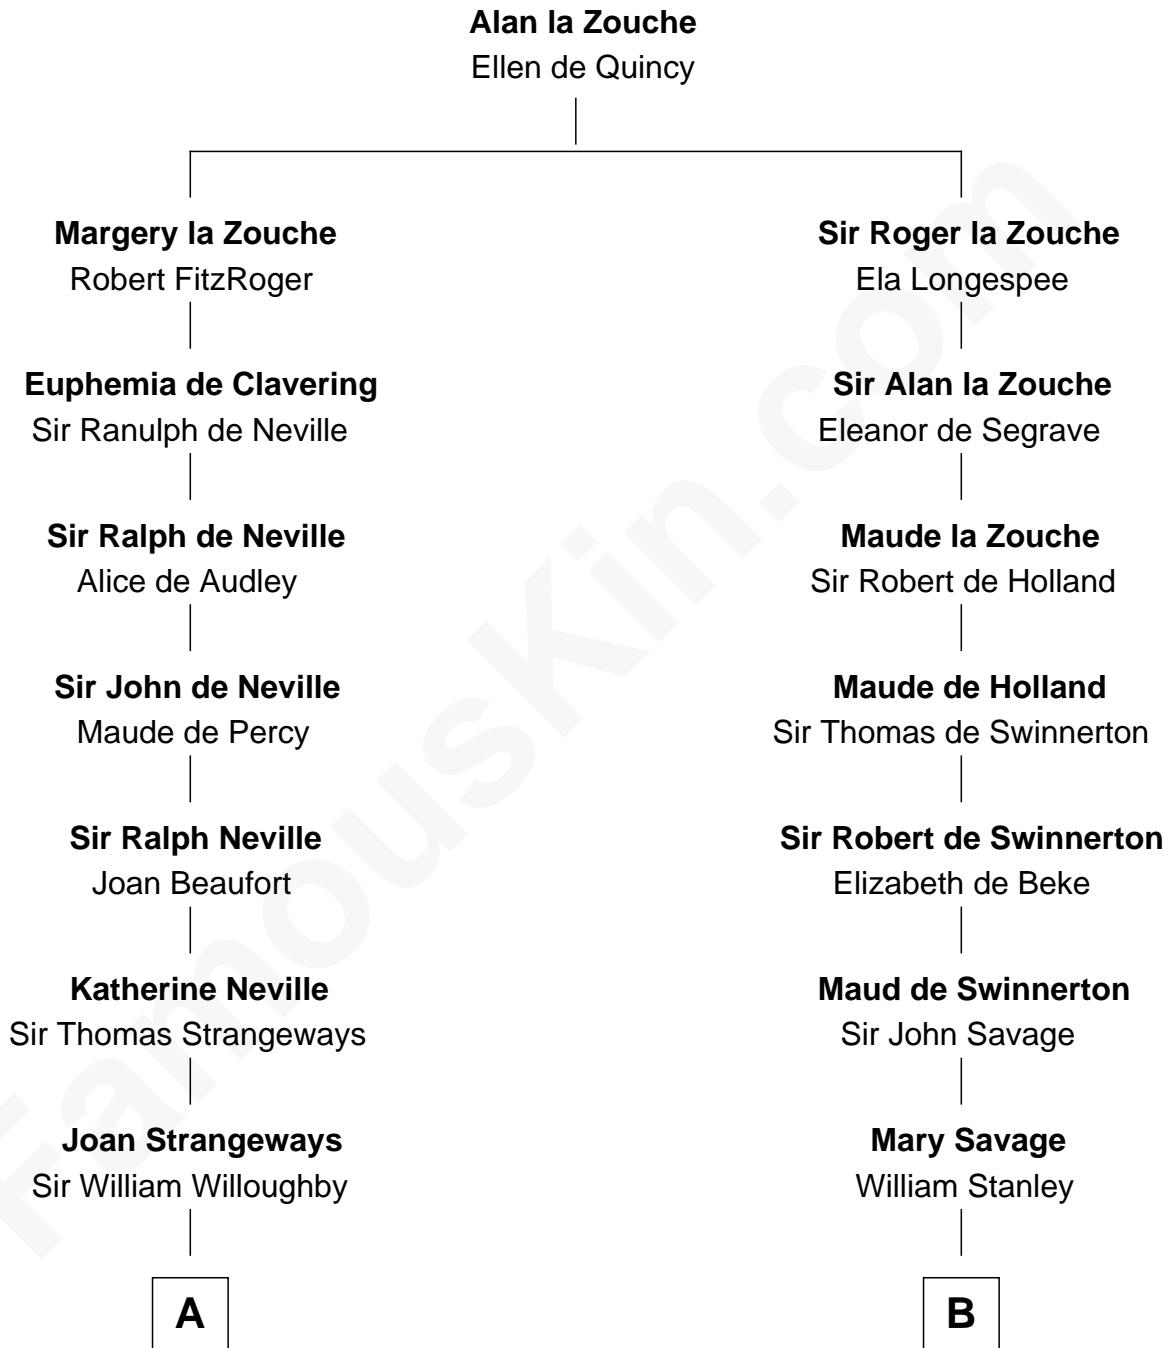

FamousKin.com Relationship Chart of John Adams Morgan

1952 Olympic Sailing Gold Medalist

20th cousin 1 time removed of

Henry Lloyd

40th Governor of Maryland

C

Harriet Elizabeth Sears
George Casper Crowninshield

Frances Cadwallader Crowninshield
John Quincy Adams

Charles Francis Adams
Frances Lovering

Catherine Frances Lovering Adams
Henry Sturgis Morgan

John Adams Morgan
Olympic Gold Medalist

D

Elizabeth Tayloe
Col. Edward Lloyd