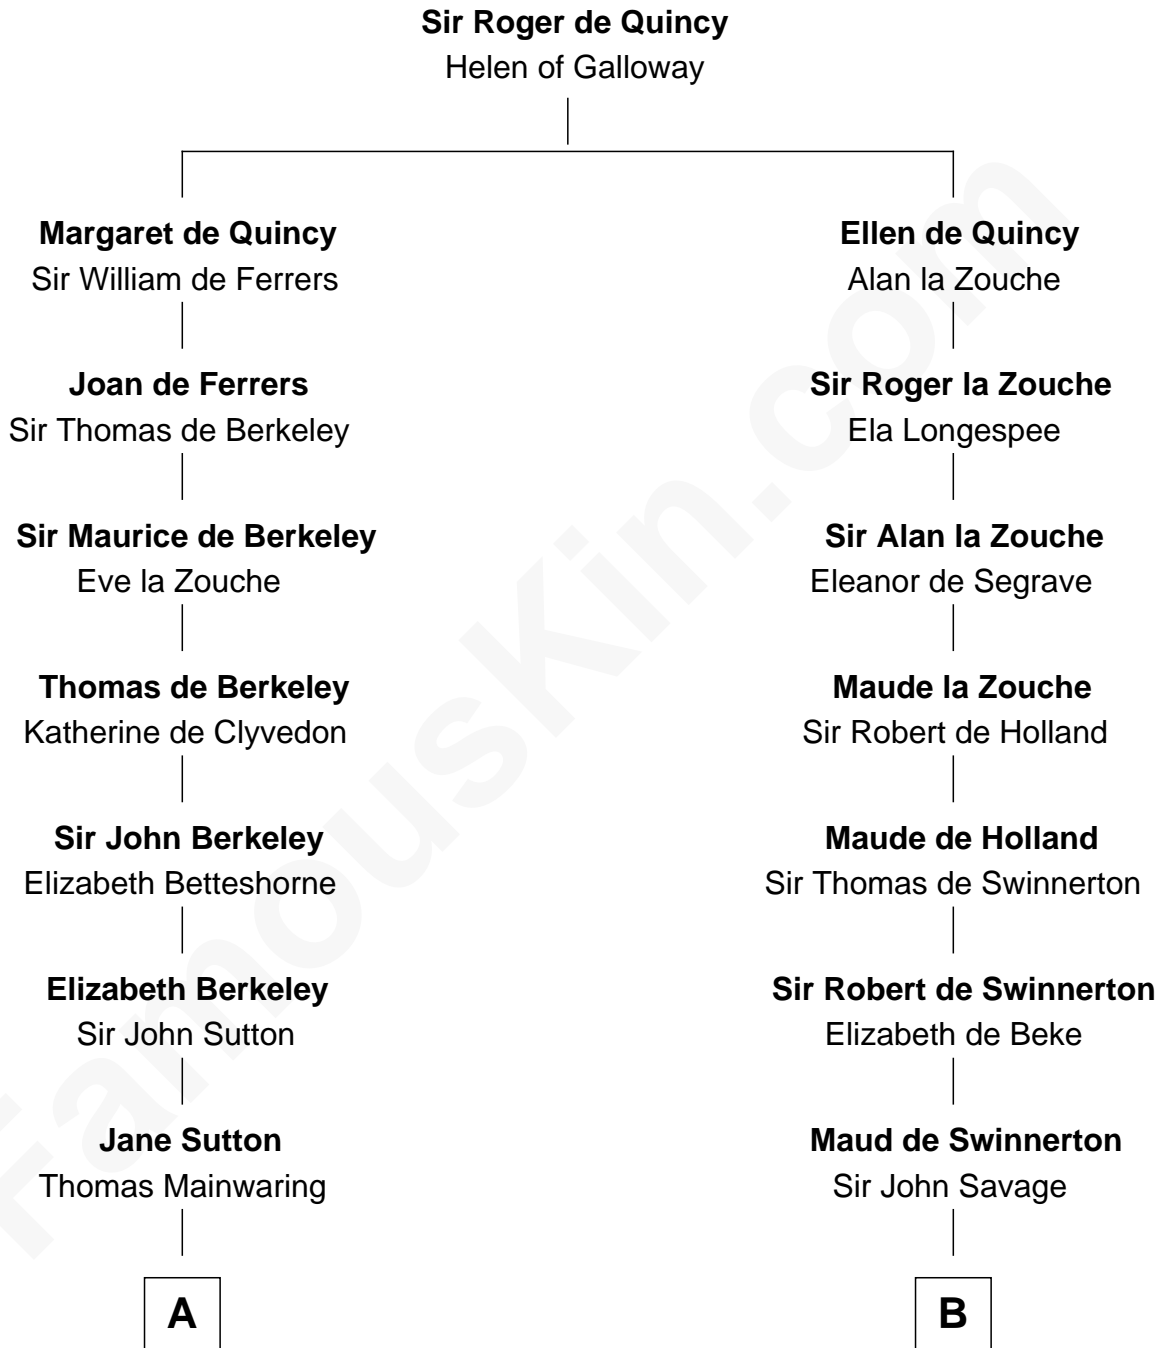

FamousKin.com

Relationship Chart of

John Adams Morgan

1952 Olympic Sailing Gold Medalist

21st cousin of

Henry Lloyd
40th Governor of Maryland

C

Charles F. Tracy

Louisa Kirkland

Frances Louisa Tracy

John Pierpont Morgan

John Pierpont Morgan

Jane Norton Grew

Henry Sturgis Morgan

Catherine Frances Lovering Adams

John Adams Morgan