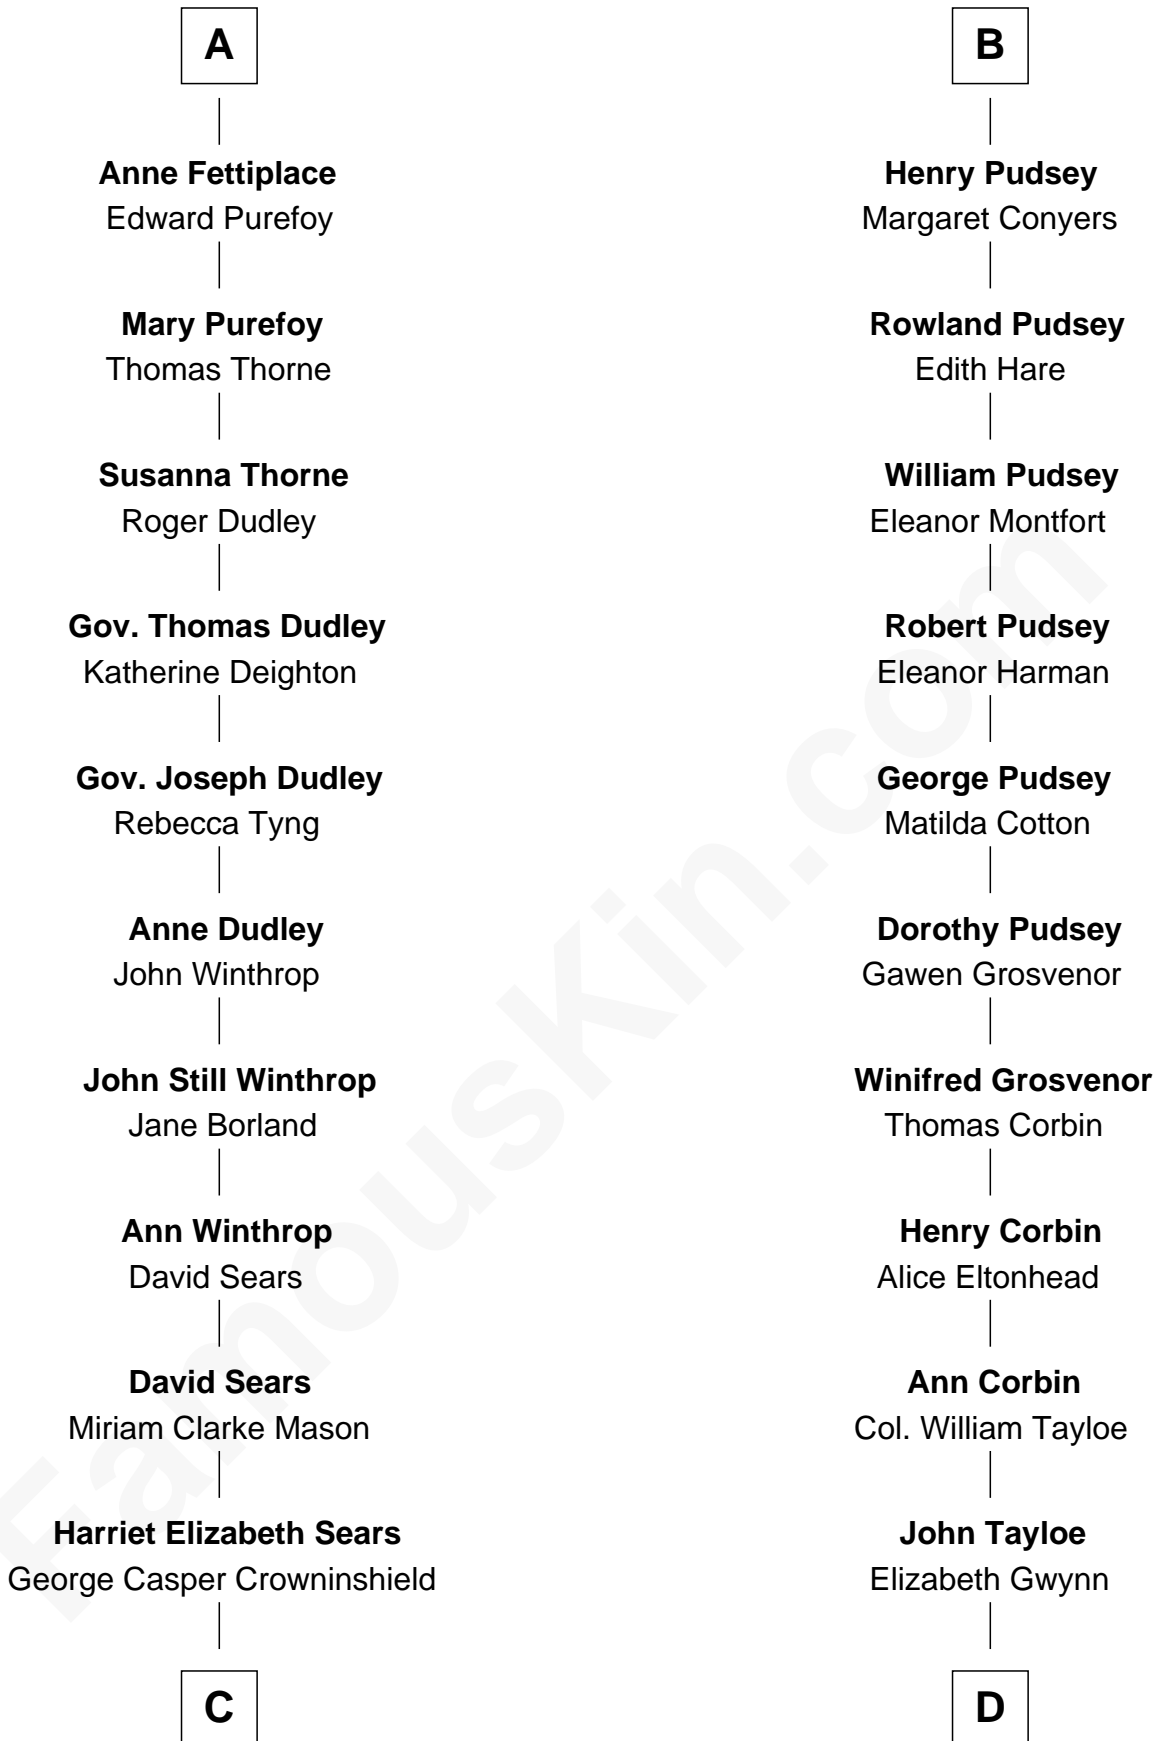

FamousKin.com Relationship Chart of

John Adams Morgan
1952 Olympic Sailing Gold Medalist

20th cousin 1 time removed of

Henry Lloyd
40th Governor of Maryland

C

Frances Cadwallader Crowninshield

John Quincy Adams

Charles Francis Adams

Frances Lovering

Catherine Frances Lovering Adams

Henry Sturgis Morgan

John Adams Morgan

Olympic Gold Medalist

D

John Tayloe

Rebecca Plater

Elizabeth Tayloe

Col. Edward Lloyd

Col. Edward Lloyd

Sally Scott Murray

Daniel Lloyd

Catherine Henry

Henry Lloyd