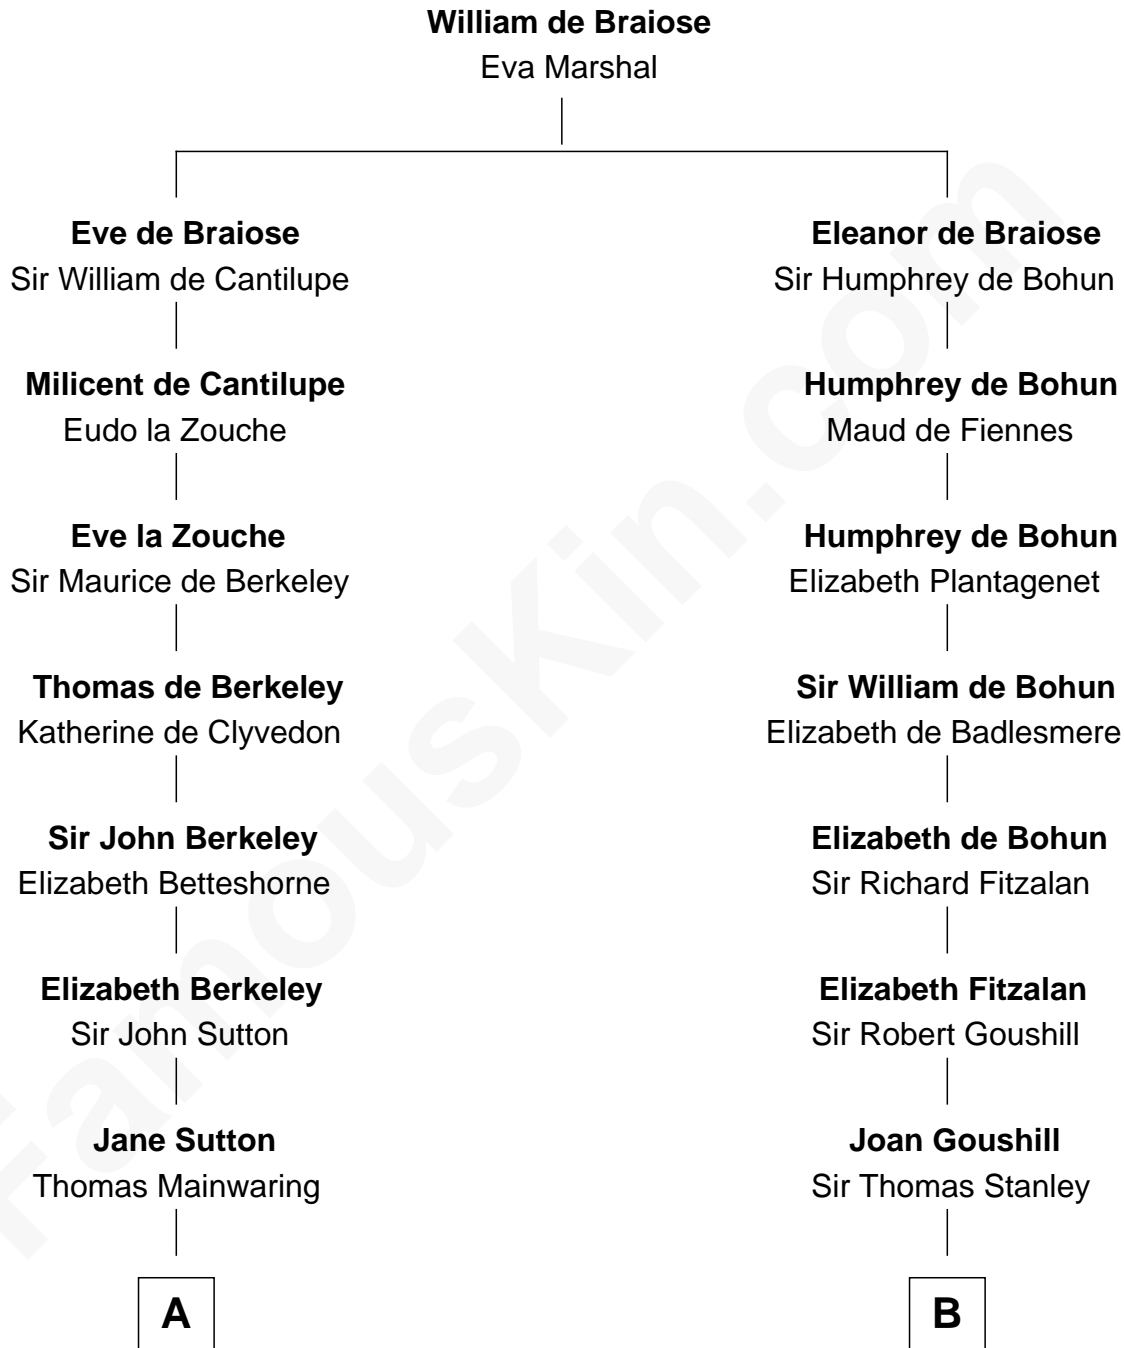

FamousKin.com Relationship Chart of

John Adams Morgan
1952 Olympic Sailing Gold Medalist

20th cousin 1 time removed of

Henry Lloyd
40th Governor of Maryland

C

Charles F. Tracy
Louisa Kirkland

Frances Louisa Tracy
John Pierpont Morgan

John Pierpont Morgan
Jane Norton Grew

Henry Sturgis Morgan
Catherine Frances Lovering Adams

John Adams Morgan
Olympic Gold Medalist

D

Col. Edward Lloyd
Elizabeth Tayloe

Col. Edward Lloyd
Sally Scott Murray

Daniel Lloyd
Catherine Henry

Henry Lloyd
40th Governor of Maryland