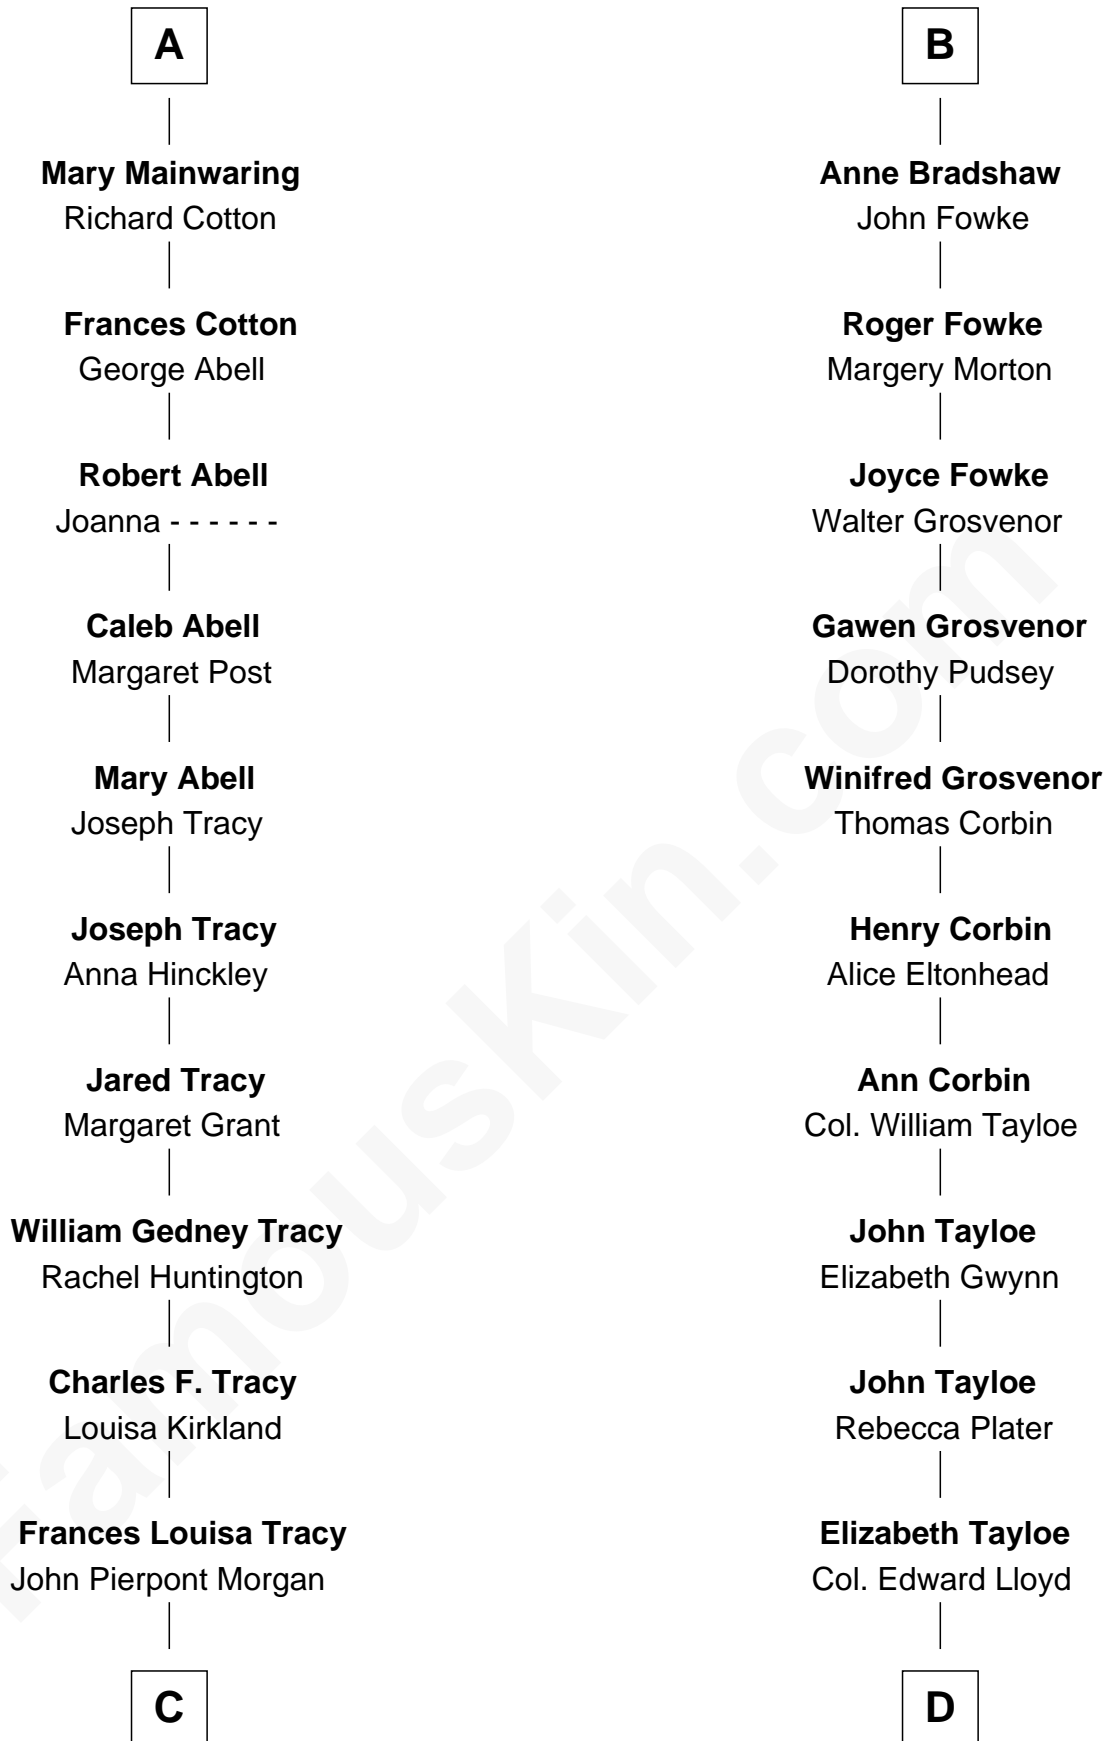

FamousKin.com Relationship Chart of

John Adams Morgan
1952 Olympic Sailing Gold Medalist

19th cousin of

Henry Lloyd
40th Governor of Maryland

John de Welles
Maud de Roos

Anne de Welles
James Butler

James Butler
Joan Beauchamp

Elizabeth Butler
John Talbot

Ann Talbot
Sir Henry Vernon

Elizabeth Vernon
Sir Robert Corbet

Dorothy Corbet
Sir Richard Mainwaring

Sir Arthur Mainwaring
Margaret Mainwaring

A

Margery de Welles
Stephen le Scrope

Maude le Scrope
Sir Baldwin Freville

Joyce Freville
Sir Roger Aston

Sir Robert Aston
Isabel Brereton

John Aston
Elizabeth Delves

Margaret Aston
John Kinnersley

Isabel Kinnersley
John Bradshaw

B

C