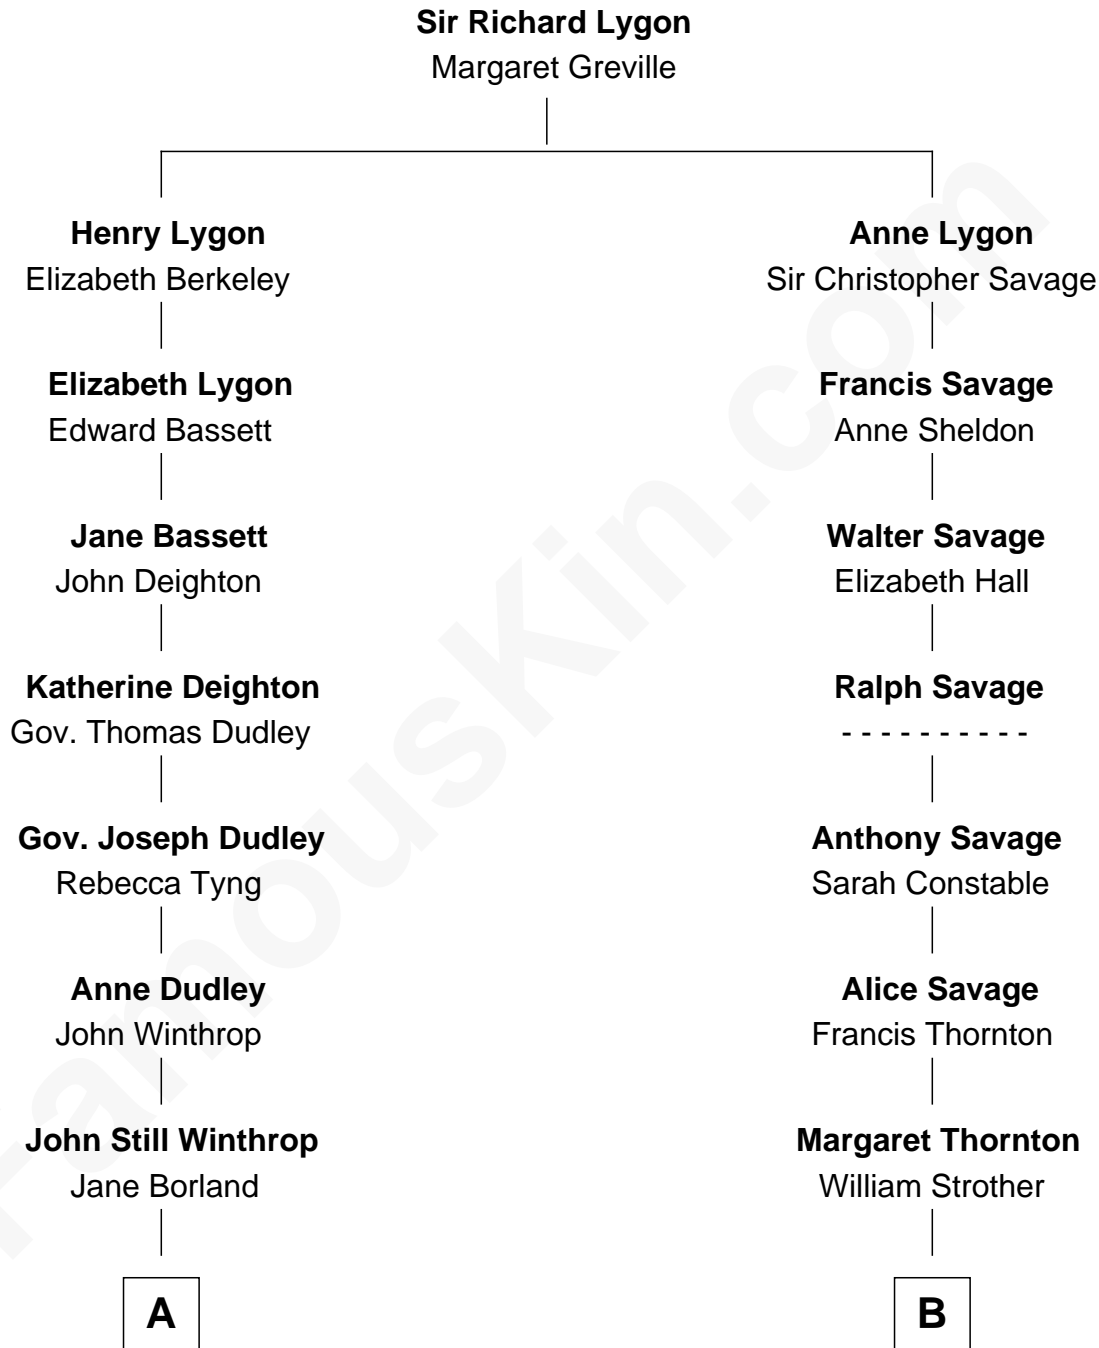

FamousKin.com Relationship Chart of

John Adams Morgan
1952 Olympic Sailing Gold Medalist

10th cousin 3 times removed of

Zachary Taylor
12th U.S. President

A

Ann Winthrop

David Sears

David Sears

Miriam Clarke Mason

Harriet Elizabeth Sears

George Casper Crowninshield

Frances Cadwallader Crowninshield

John Quincy Adams

Charles Francis Adams

Frances Lovering

Catherine Frances Lovering Adams