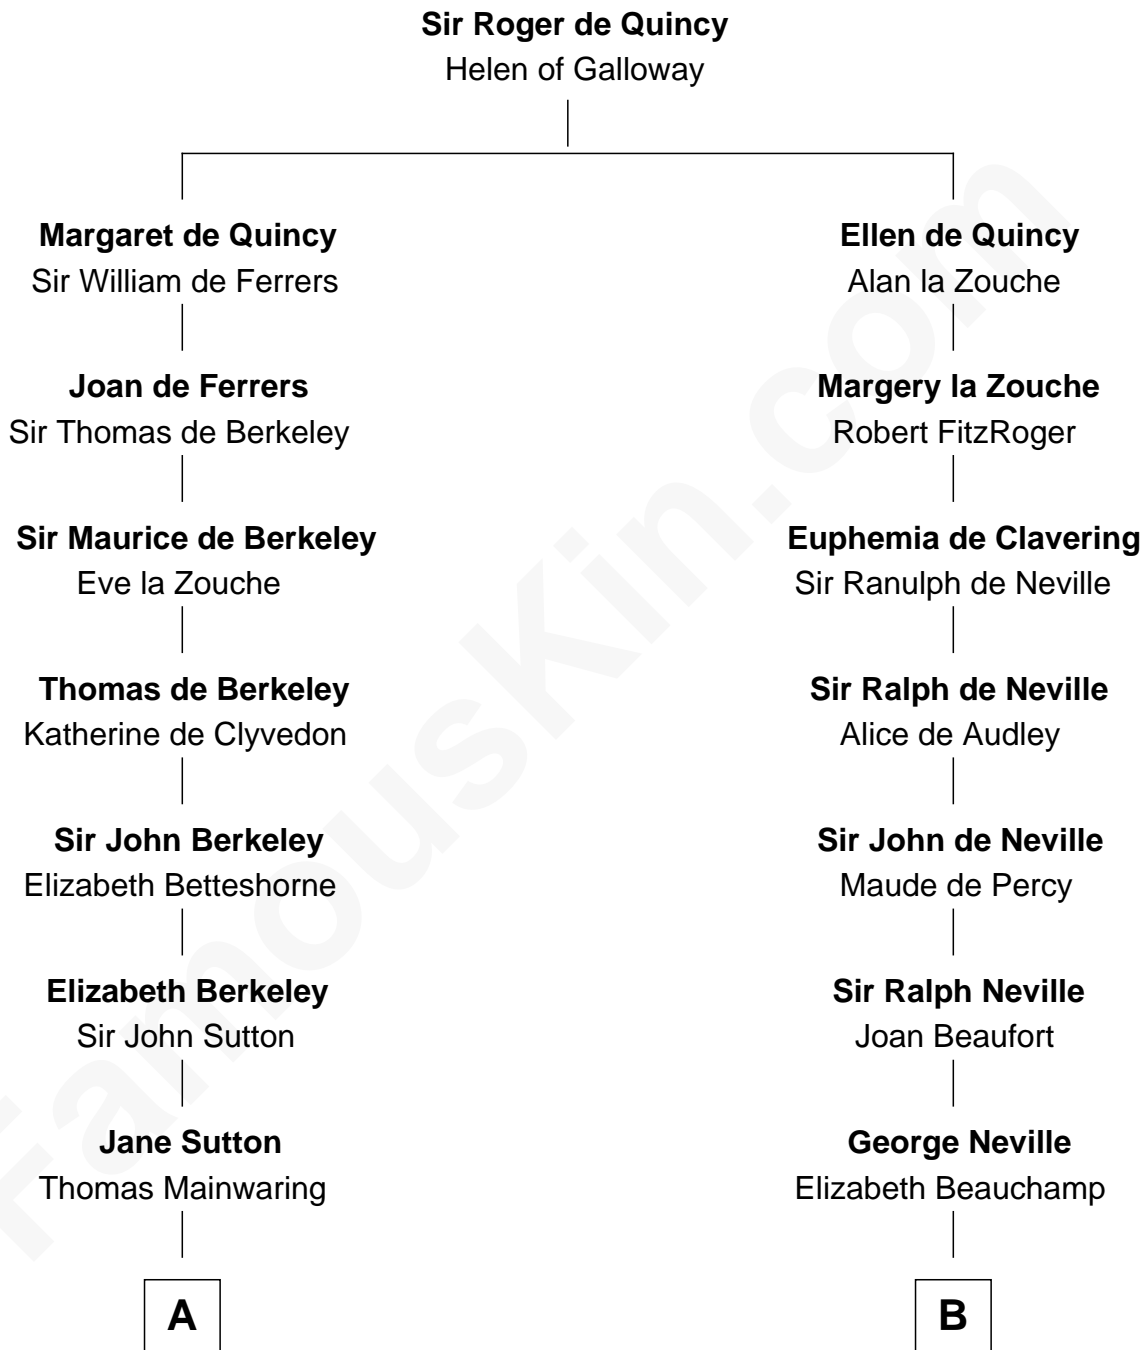

# FamousKin.com Relationship Chart of John Adams Morgan

1952 Olympic Sailing Gold Medalist

19th cousin 2 times removed of

**Zachary Taylor**

12th U.S. President

**C**

**Charles F. Tracy**  
Louisa Kirkland

**Frances Louisa Tracy**  
John Pierpont Morgan

**John Pierpont Morgan**  
Jane Norton Grew

**Henry Sturgis Morgan**  
Catherine Frances Lovering Adams

**John Adams Morgan**  
*Olympic Gold Medalist*

**D**

**William Strother**  
Sarah Bayly

**Sarah Dabney Strother**  
Col. Richard Taylor

**Zachary Taylor**  
*12th U.S. President*

FamousKin.com