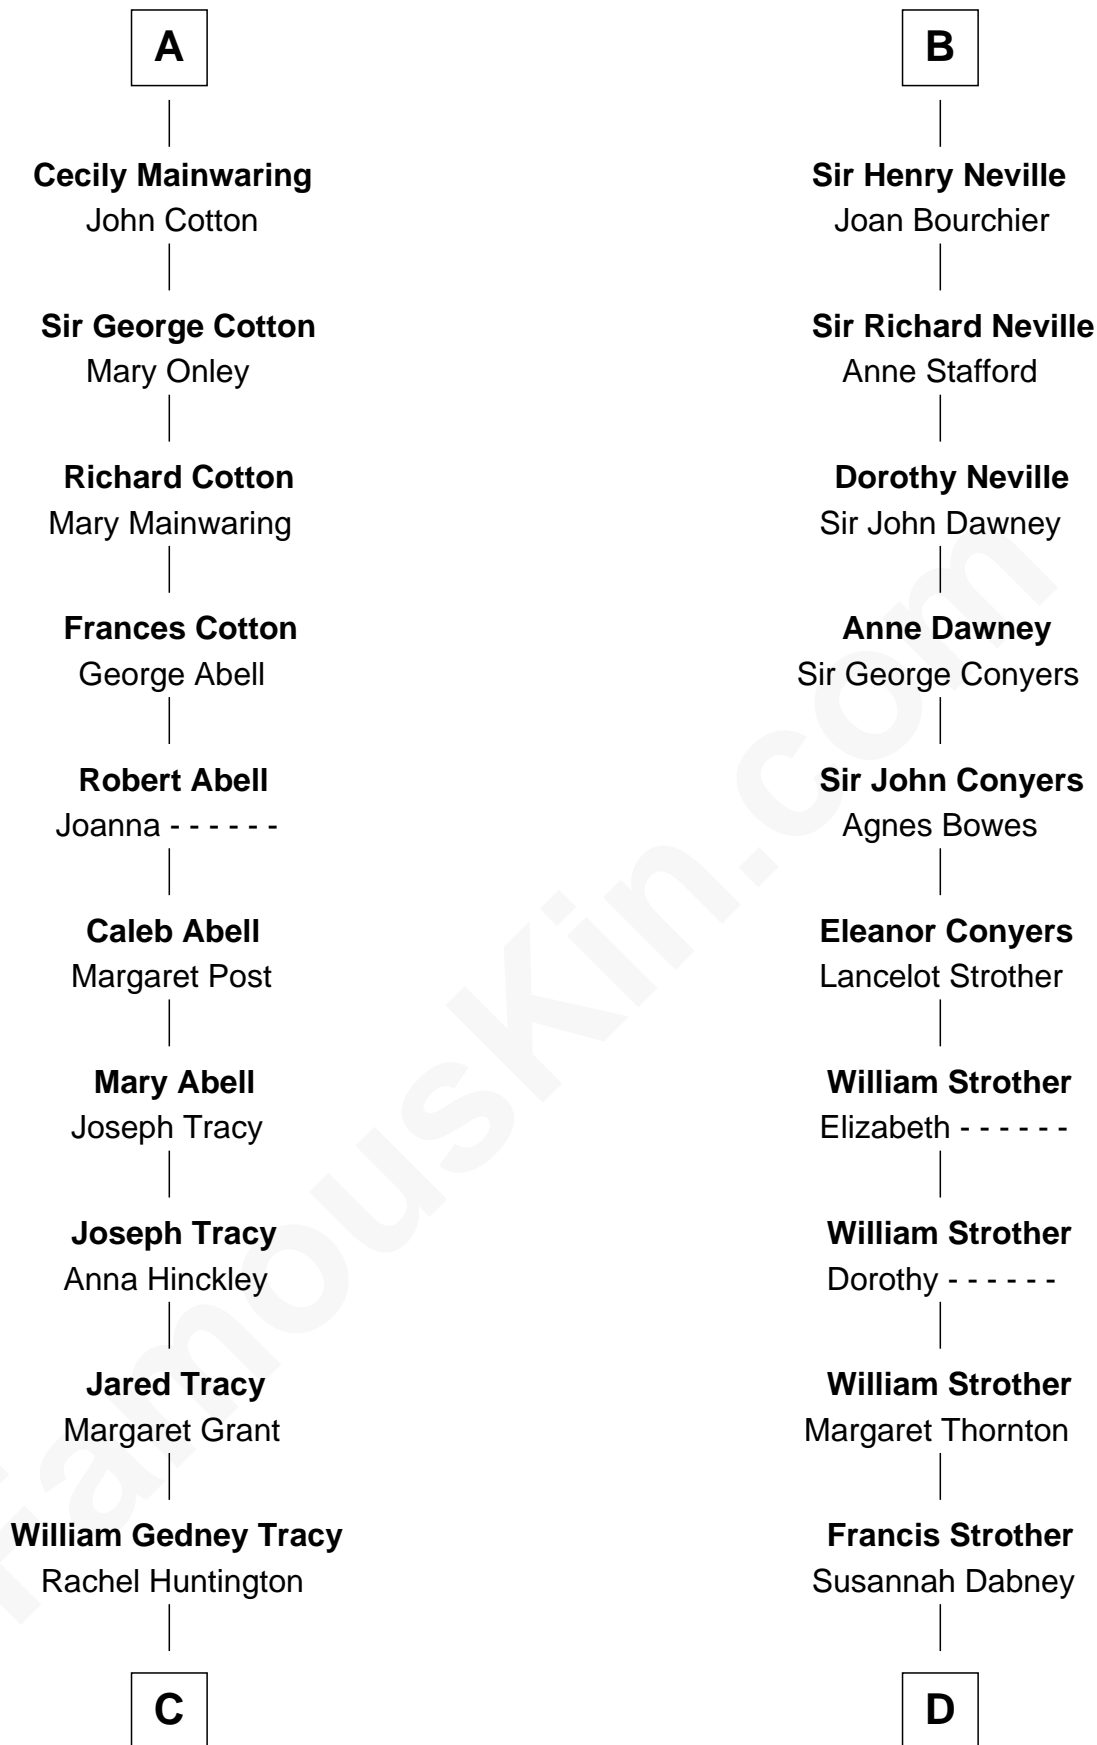

# FamousKin.com Relationship Chart of John Adams Morgan

1952 Olympic Sailing Gold Medalist

19th cousin 2 times removed of

**Zachary Taylor**

12th U.S. President

**C**

**Charles F. Tracy**  
Louisa Kirkland

**Frances Louisa Tracy**  
John Pierpont Morgan

**John Pierpont Morgan**  
Jane Norton Grew

**Henry Sturgis Morgan**  
Catherine Frances Lovering Adams

**John Adams Morgan**  
*Olympic Gold Medalist*

**D**

**William Strother**  
Sarah Bayly

**Sarah Dabney Strother**  
Col. Richard Taylor

**Zachary Taylor**  
*12th U.S. President*

FamousKin.com