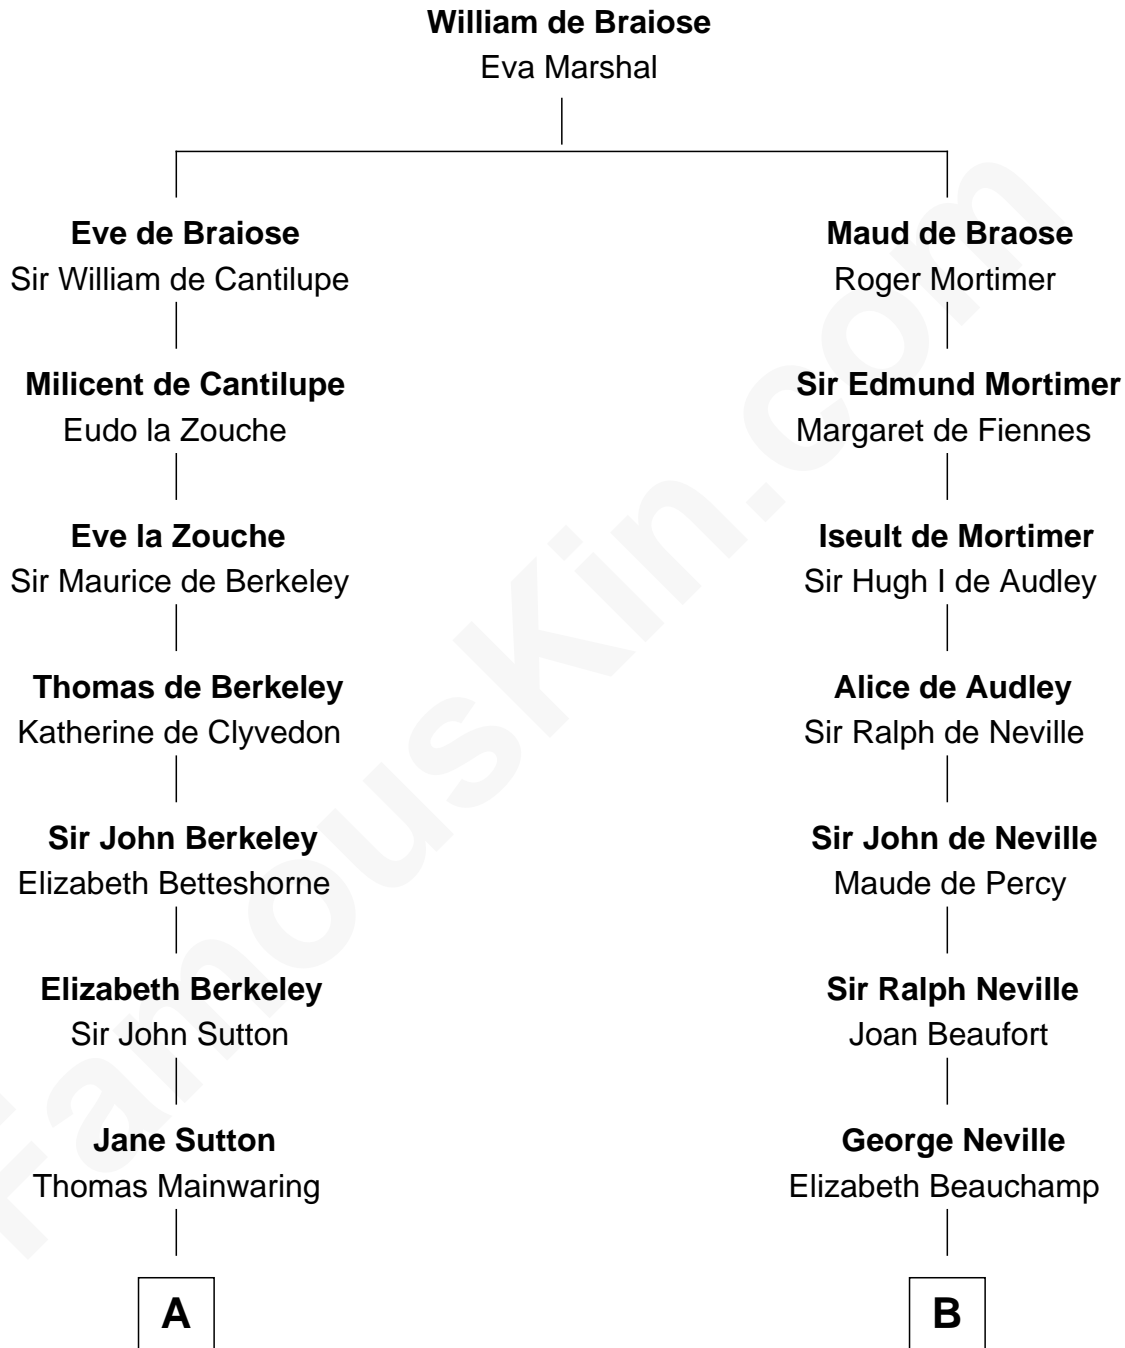

FamousKin.com Relationship Chart of John Adams Morgan

1952 Olympic Sailing Gold Medalist

19th cousin 2 times removed of

Zachary Taylor
12th U.S. President

C

Charles F. Tracy
Louisa Kirkland

Frances Louisa Tracy
John Pierpont Morgan

John Pierpont Morgan
Jane Norton Grew

Henry Sturgis Morgan
Catherine Frances Lovering Adams

John Adams Morgan
Olympic Gold Medalist

D

William Strother
Sarah Bayly

Sarah Dabney Strother
Col. Richard Taylor

Zachary Taylor
12th U.S. President