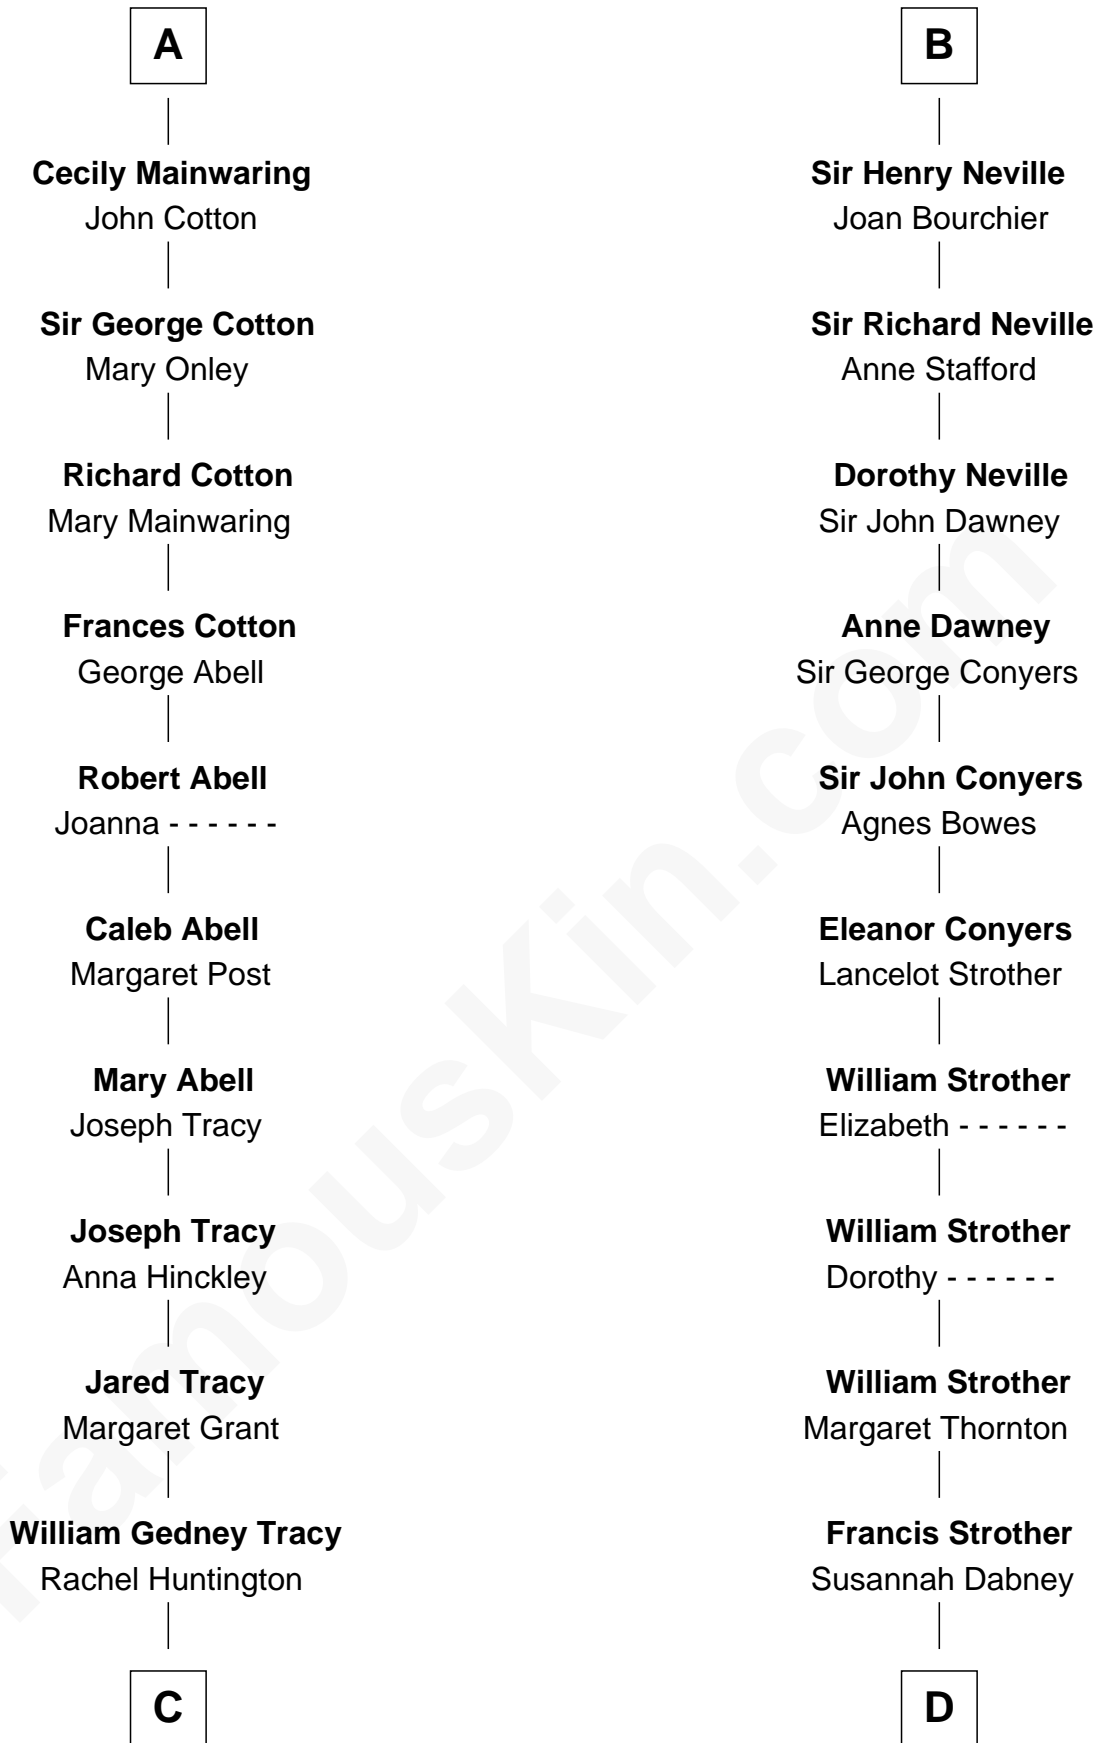

FamousKin.com Relationship Chart of John Adams Morgan

1952 Olympic Sailing Gold Medalist

19th cousin 2 times removed of

Zachary Taylor
12th U.S. President

C

Charles F. Tracy
Louisa Kirkland

Frances Louisa Tracy
John Pierpont Morgan

John Pierpont Morgan
Jane Norton Grew

Henry Sturgis Morgan
Catherine Frances Lovering Adams

John Adams Morgan
Olympic Gold Medalist

D

William Strother
Sarah Bayly

Sarah Dabney Strother
Col. Richard Taylor

Zachary Taylor
12th U.S. President