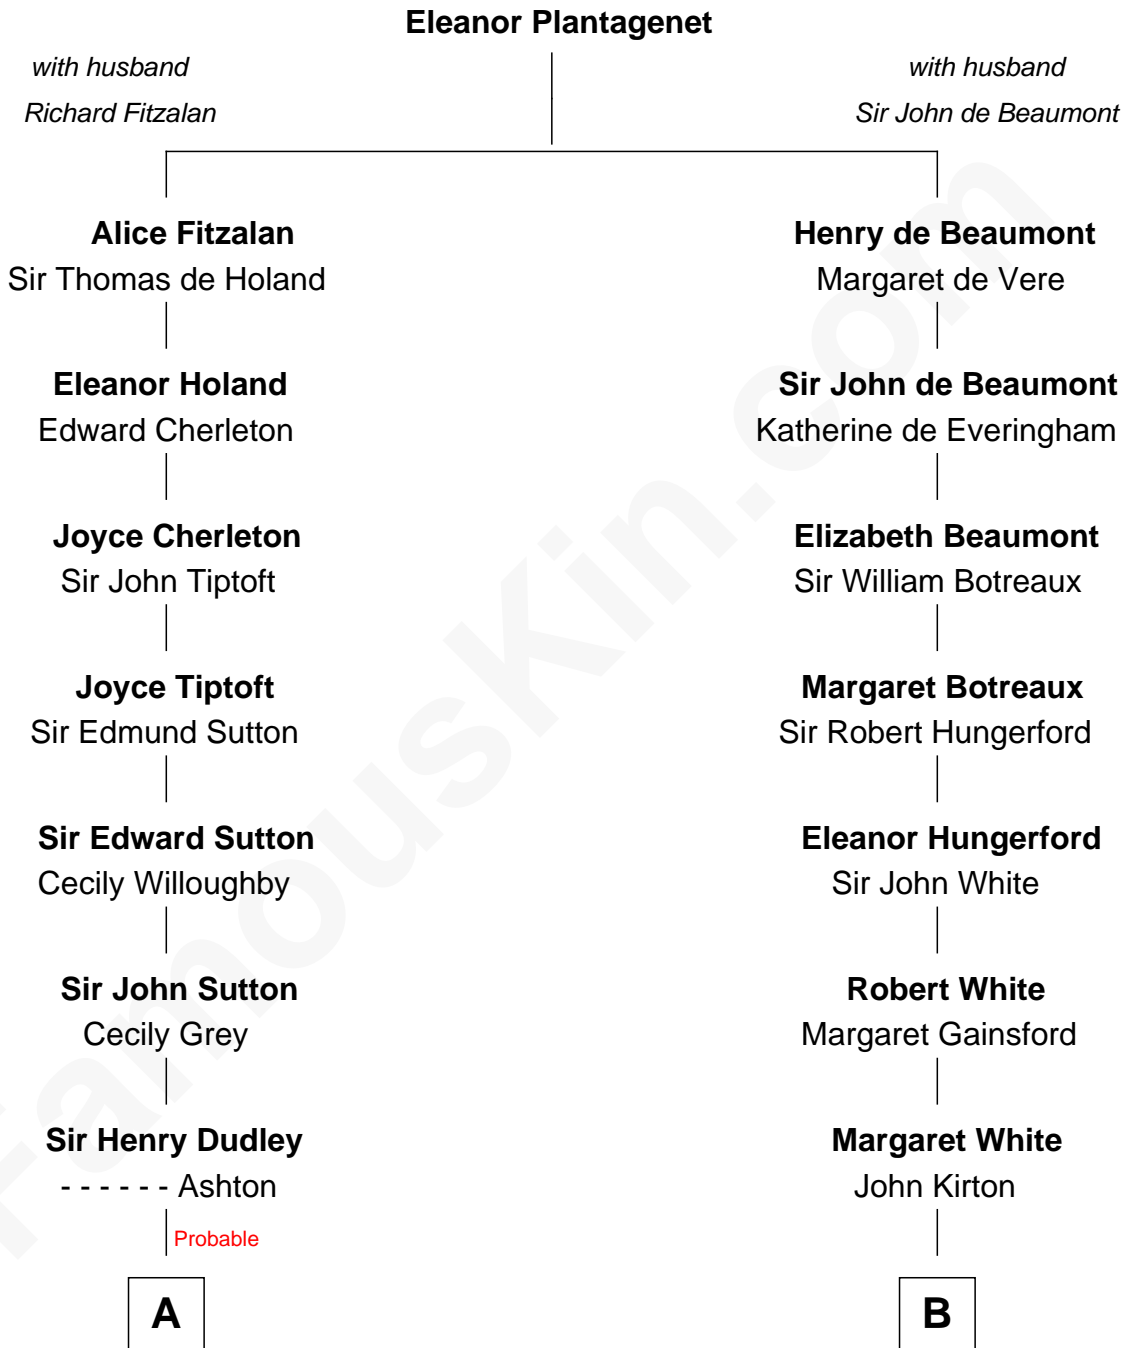

FamousKin.com Relationship Chart of John Adams Morgan

1952 Olympic Sailing Gold Medalist

18th cousin 3 times removed of

Thomas J. Watson, Jr.
President and CEO of I.B.M.

C

Catherine Frances Lovering Adams

Henry Sturgis Morgan