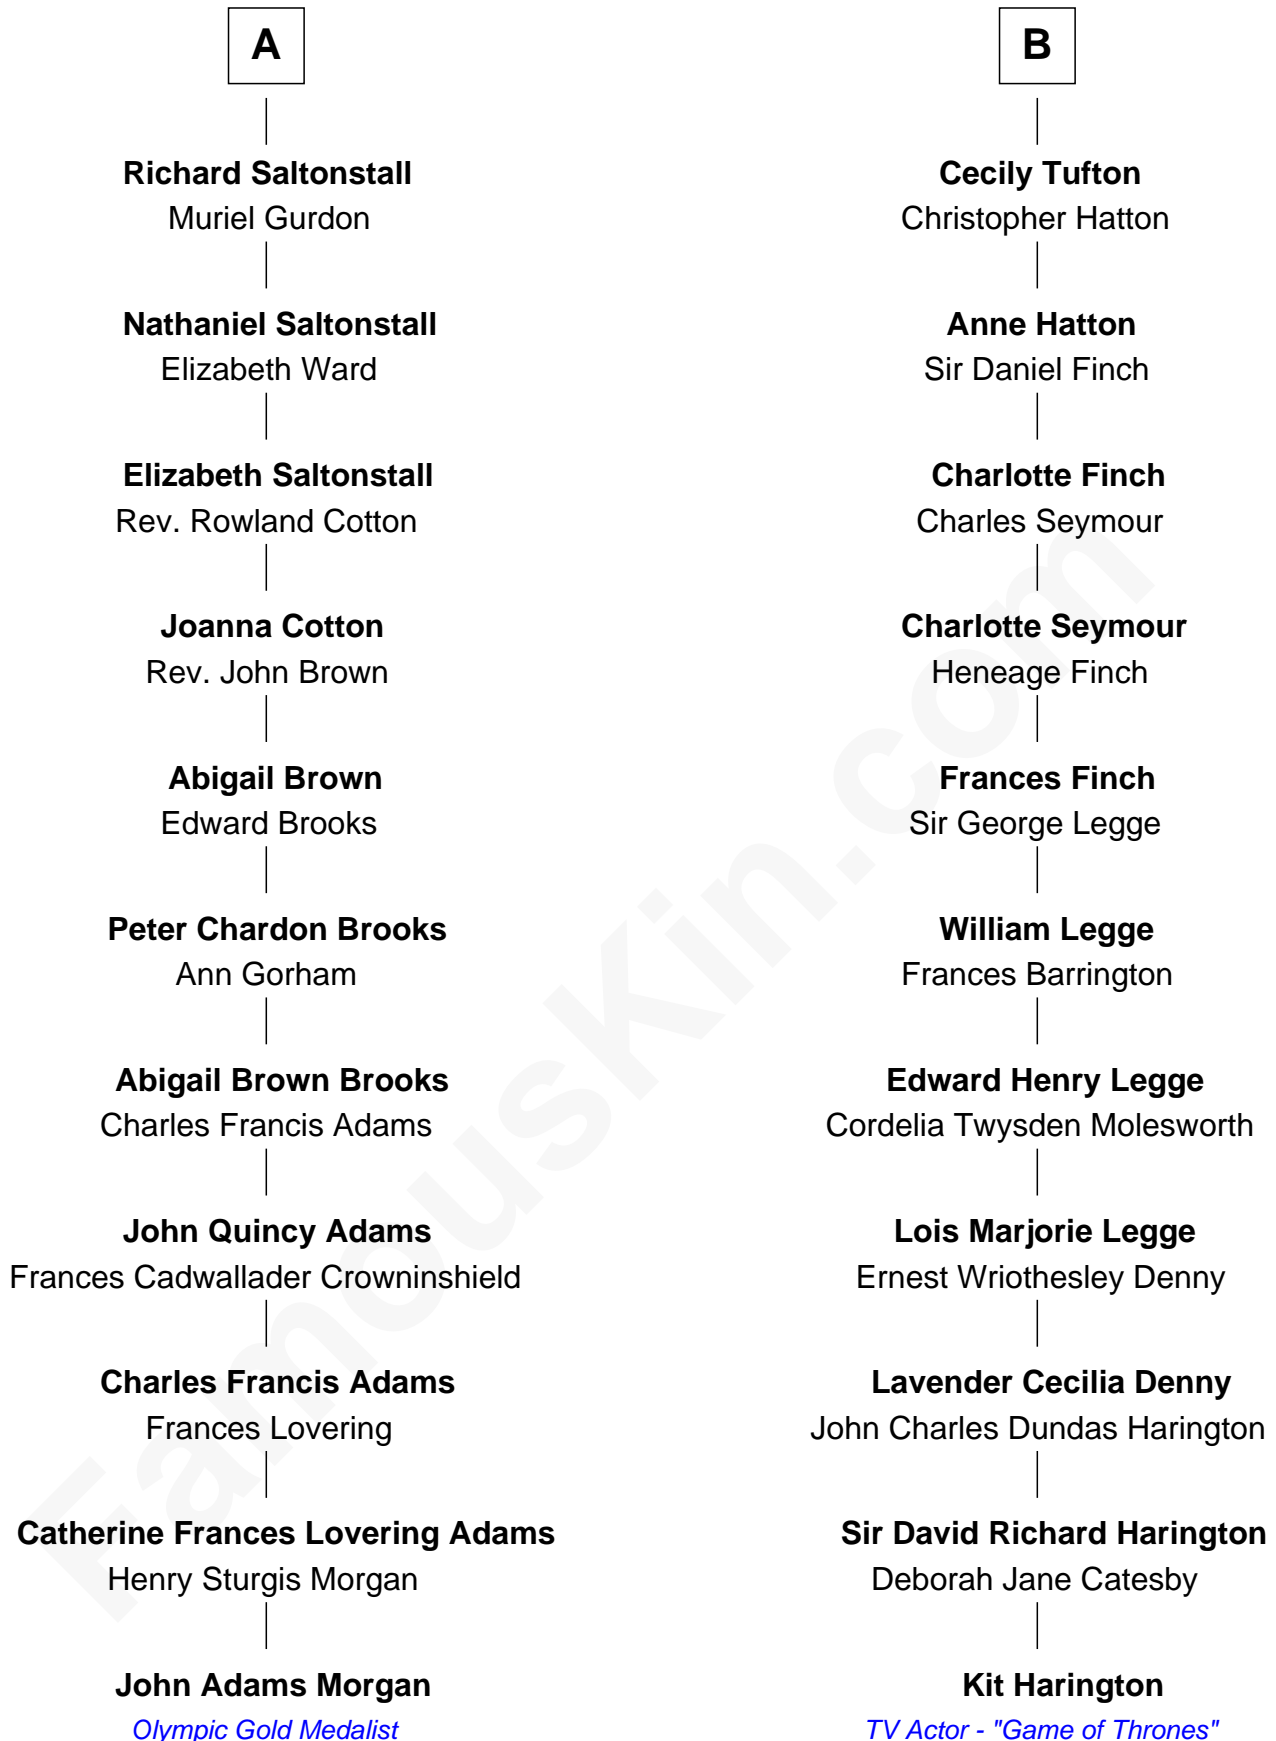

# FamousKin.com

## Relationship Chart of

**John Adams Morgan**  
1952 Olympic Sailing Gold Medalist

17th cousin of  
**Kit Harington**  
TV Actor - "Game of Thrones"

Kit Harington photo by [Gage Skidmore](#) (CC BY-SA 2.0)