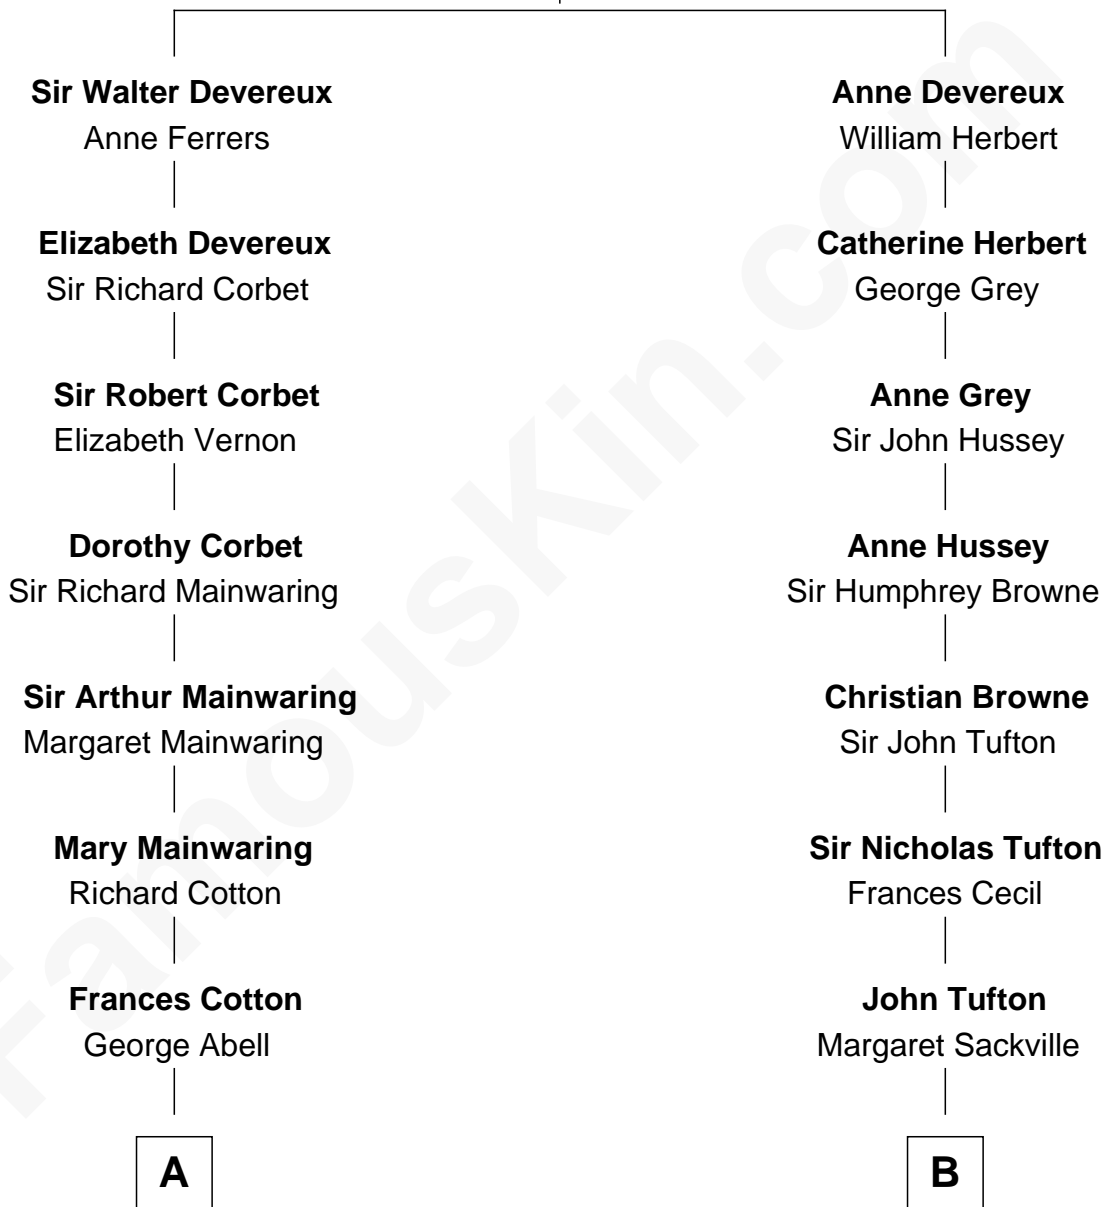

# FamousKin.com Relationship Chart of

**John Adams Morgan**  
1952 Olympic Sailing Gold Medalist

17th cousin of

**Kit Harington**  
TV Actor - "Game of Thrones"

**Sir Walter Devereux**  
Elizabeth Merbery

**A**

**Robert Abell**  
Joanna - - - - -

**Caleb Abell**  
Margaret Post

**Mary Abell**  
Joseph Tracy

**Joseph Tracy**  
Anna Hinckley

**Jared Tracy**  
Margaret Grant

**William Gedney Tracy**  
Rachel Huntington

**Charles F. Tracy**  
Louisa Kirkland

**Frances Louisa Tracy**  
John Pierpont Morgan

**John Pierpont Morgan**  
Jane Norton Grew

**Henry Sturgis Morgan**  
Catherine Frances Lovering Adams

**John Adams Morgan**