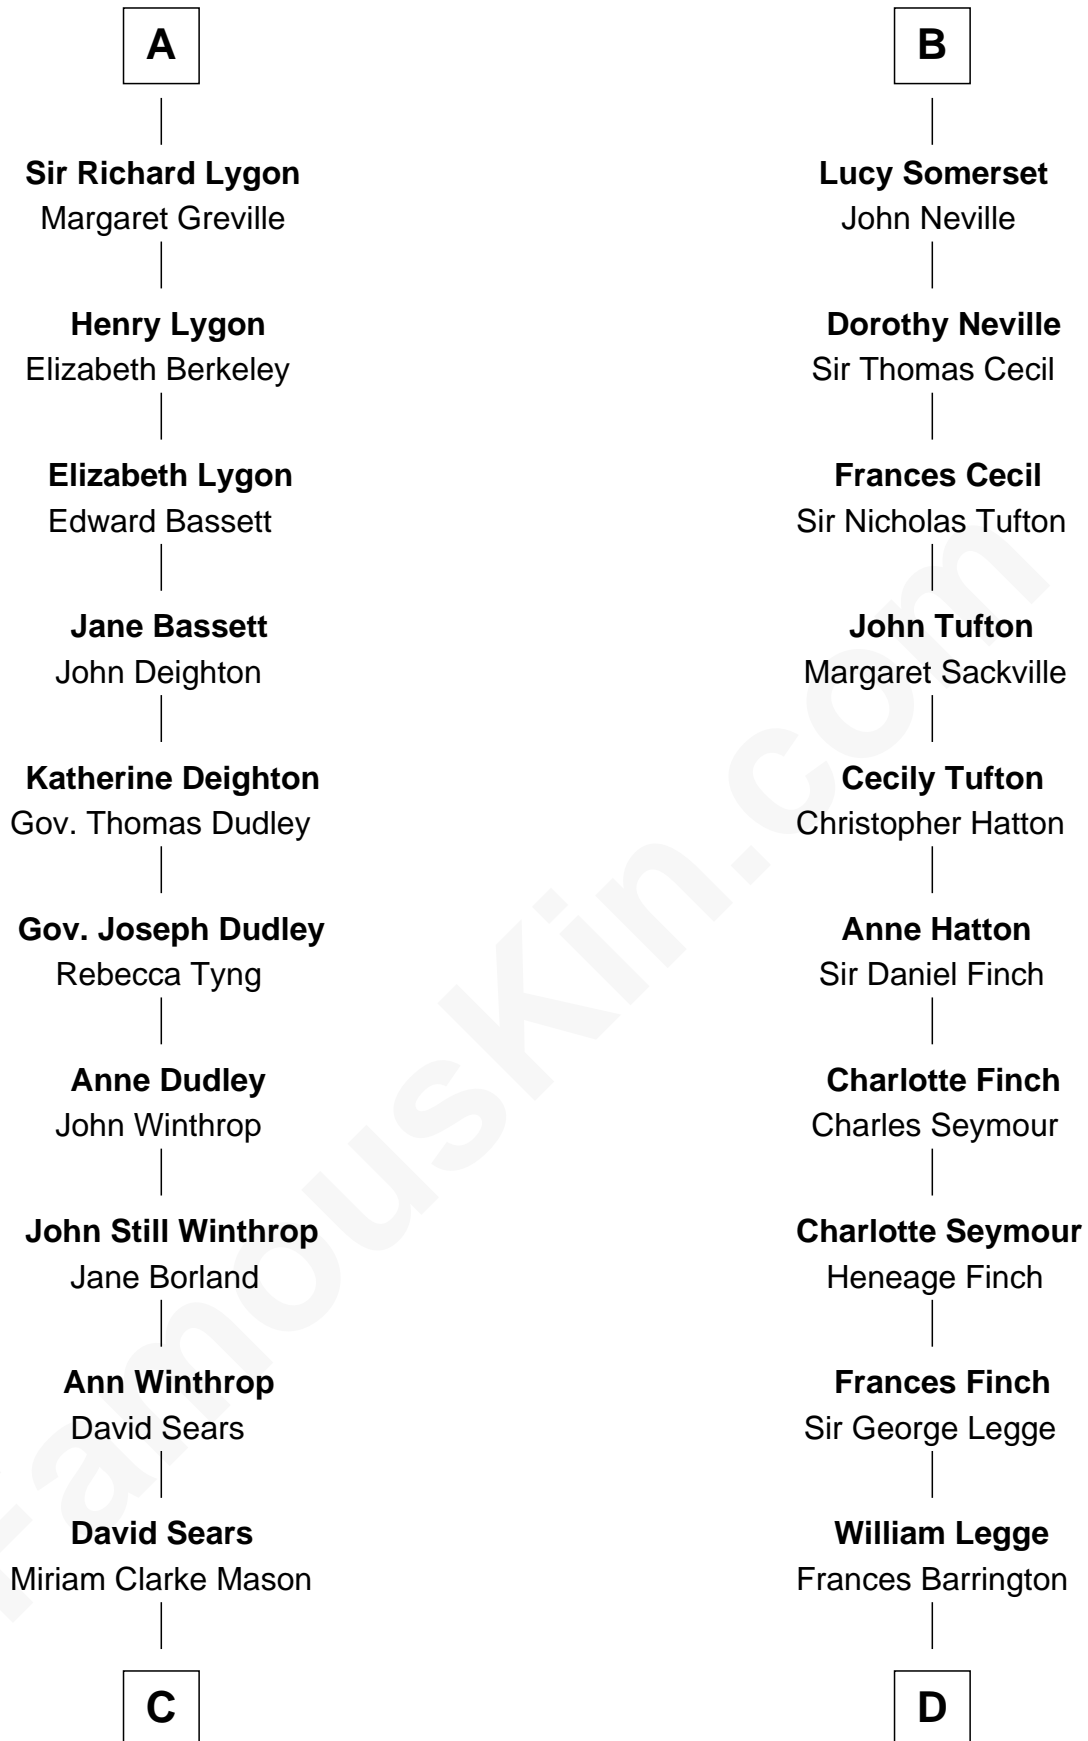

FamousKin.com Relationship Chart of

John Adams Morgan
1952 Olympic Sailing Gold Medalist

21st cousin of

Kit Harington
TV Actor - "Game of Thrones"

C

Harriet Elizabeth Sears
George Casper Crowninshield

Frances Cadwallader Crowninshield
John Quincy Adams

Charles Francis Adams
Frances Lovering

Catherine Frances Lovering Adams
Henry Sturgis Morgan

John Adams Morgan
Olympic Gold Medalist

D

Edward Henry Legge
Cordelia Twysden Molesworth

Lois Marjorie Legge
Ernest Wriothesley Denny