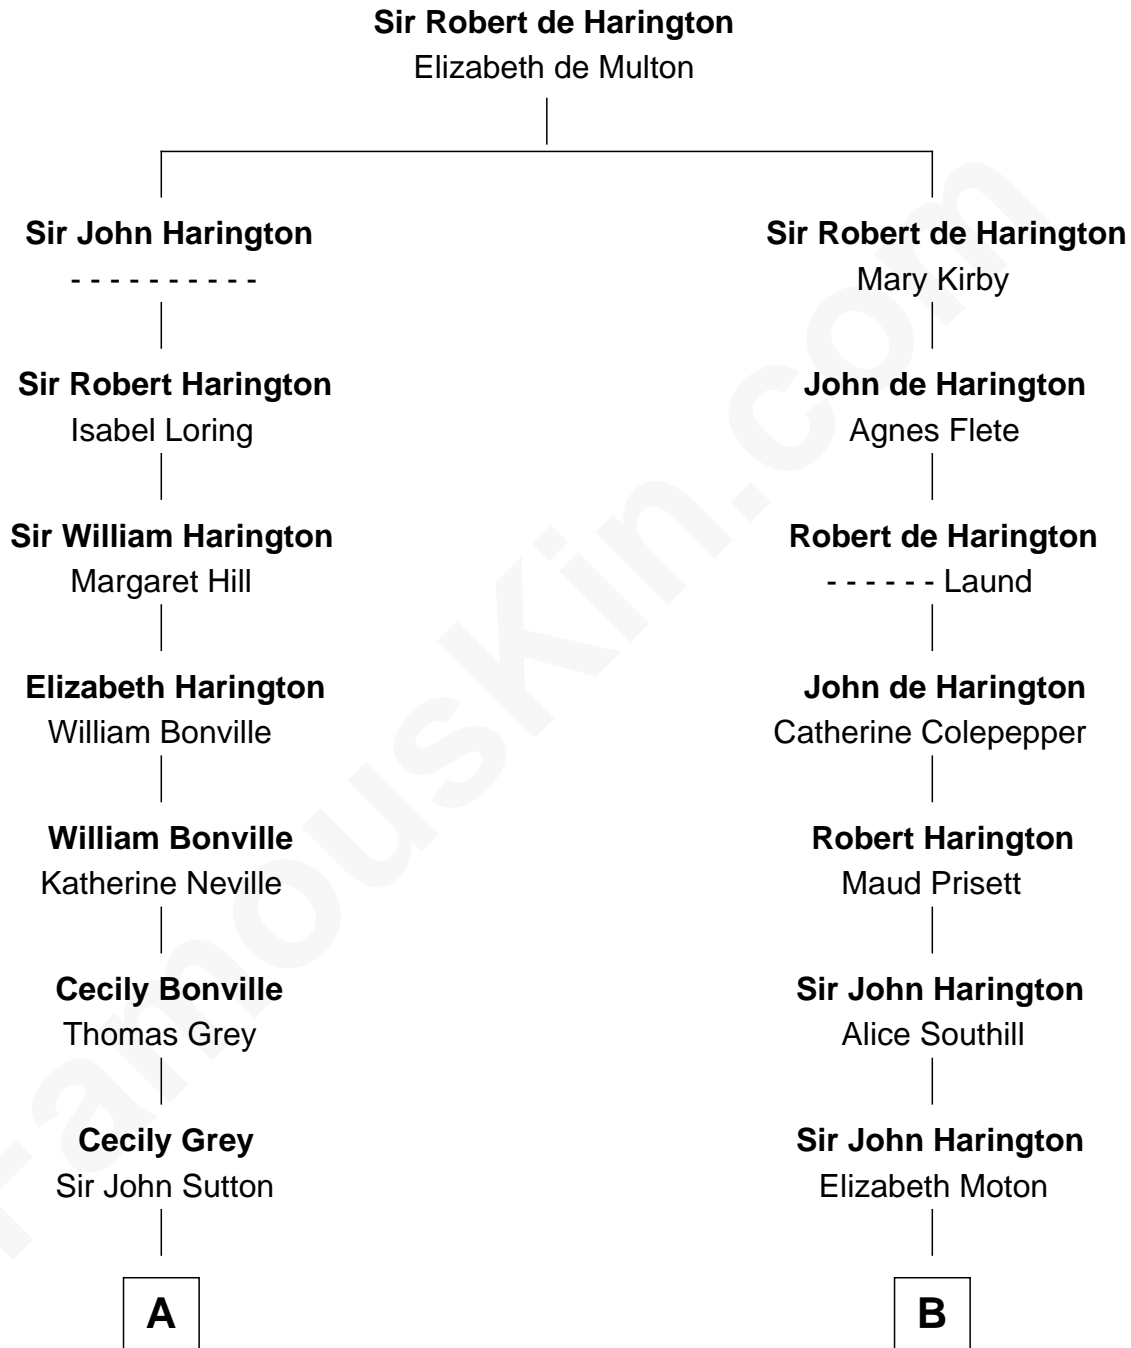

FamousKin.com Relationship Chart of

John Adams Morgan
1952 Olympic Sailing Gold Medalist

19th cousin 2 times removed of

Kit Harington
TV Actor - "Game of Thrones"

C

Charles Francis Adams

Frances Lovering

Catherine Frances Lovering Adams

Henry Sturgis Morgan

John Adams Morgan

Olympic Gold Medalist

D

Sir Richard Harington

Francis Agnata Biscoe

Sir Richard Harington

Selina Louisa Grace Dundas