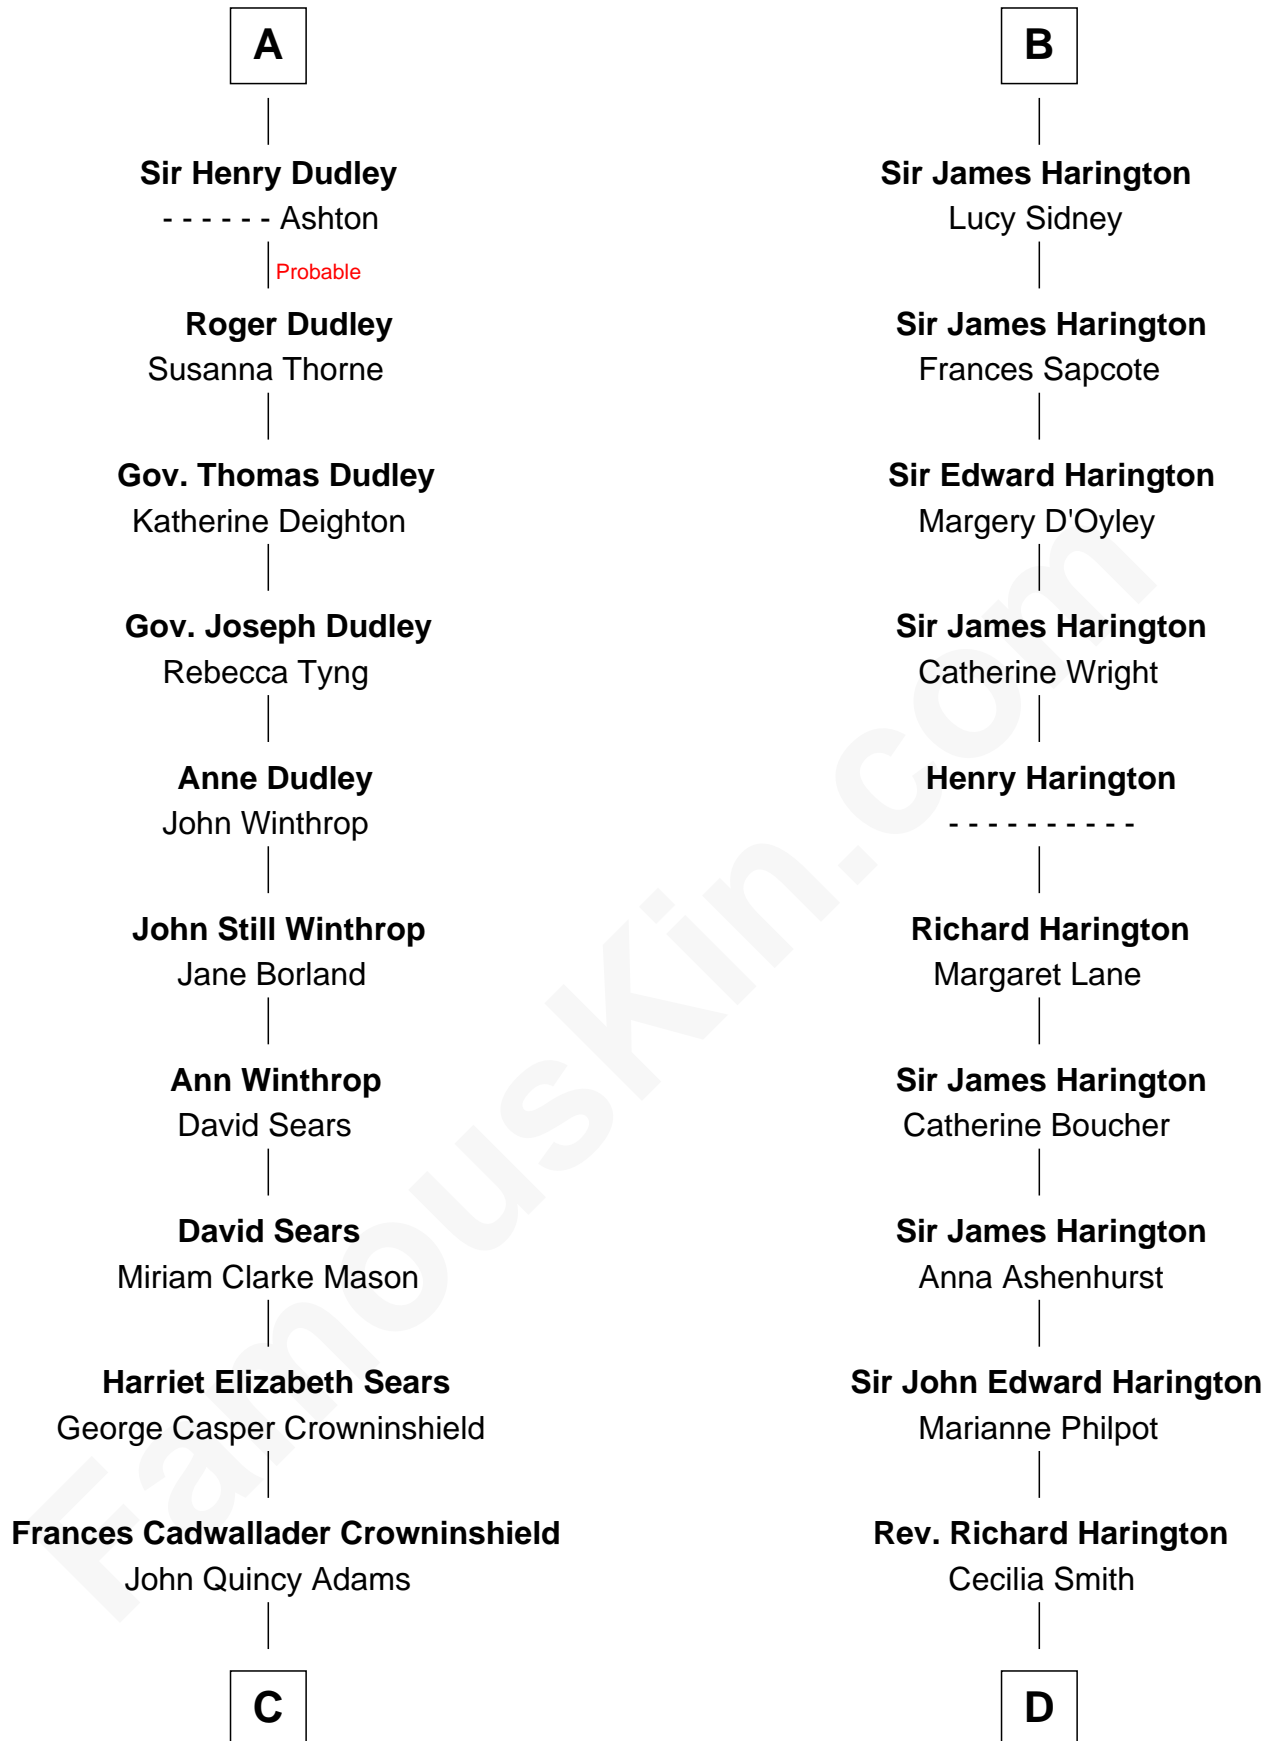

FamousKin.com Relationship Chart of

John Adams Morgan
1952 Olympic Sailing Gold Medalist

19th cousin 2 times removed of

Kit Harington
TV Actor - "Game of Thrones"

C

Charles Francis Adams

Frances Lovering

Catherine Frances Lovering Adams

Henry Sturgis Morgan

John Adams Morgan

Olympic Gold Medalist

D

Sir Richard Harington

Francis Agnata Biscoe

Sir Richard Harington

Selina Louisa Grace Dundas