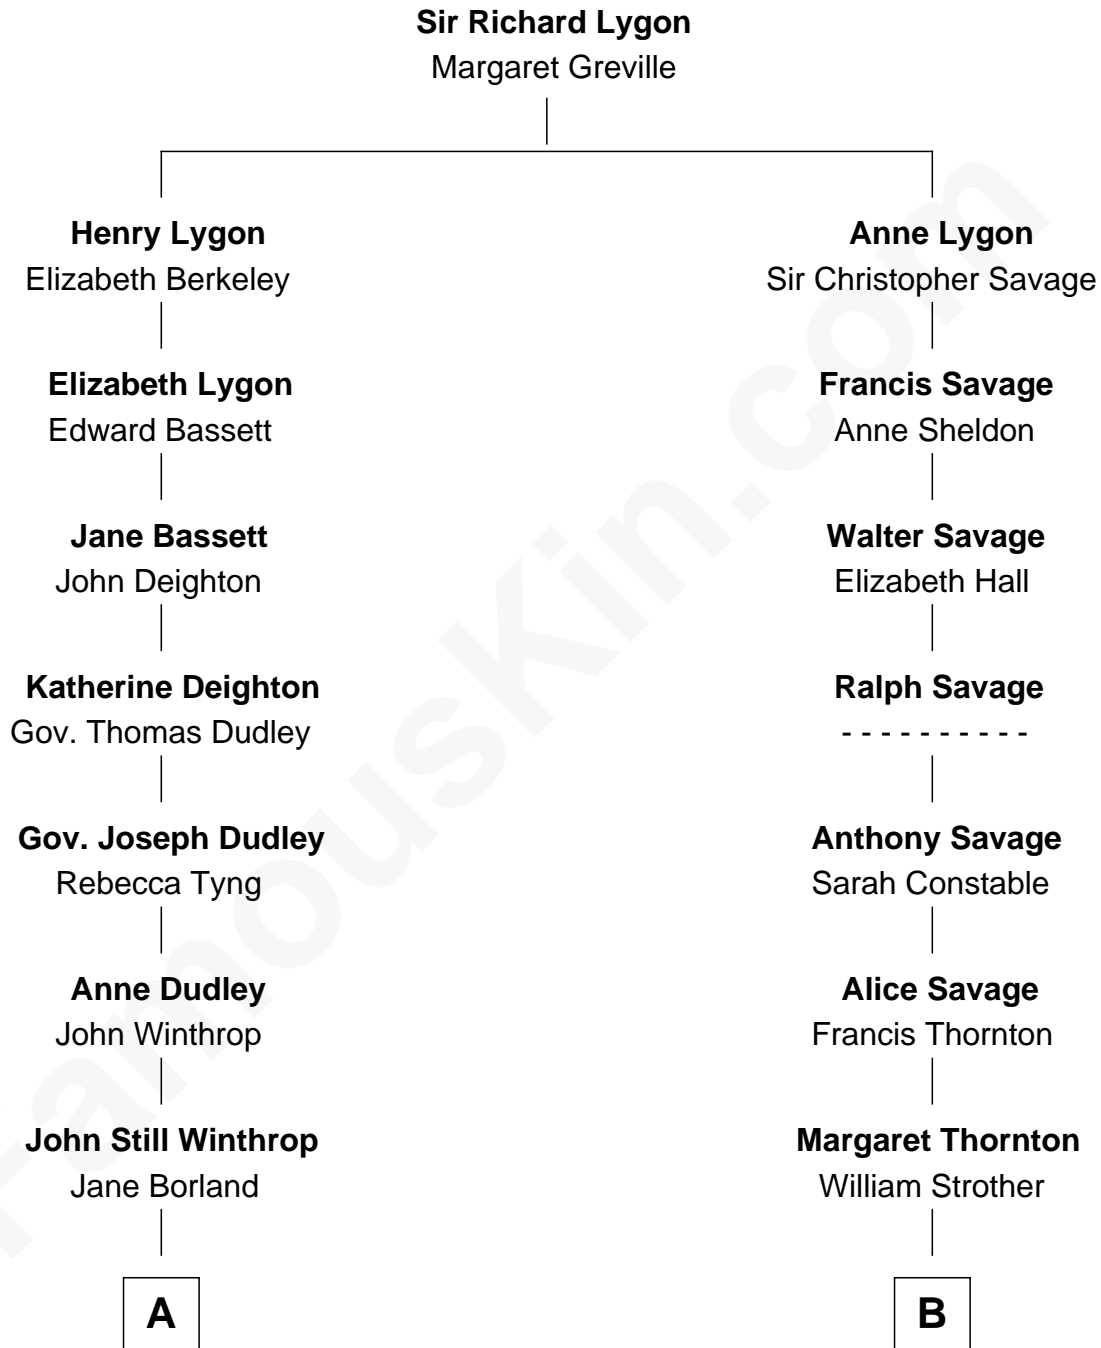

FamousKin.com Relationship Chart of

John Adams Morgan
1952 Olympic Sailing Gold Medalist

13th cousin 1 time removed of

William H. Macy
TV and Movie Actor

A

Ann Winthrop

David Sears

David Sears

Miriam Clarke Mason

Harriet Elizabeth Sears

George Casper Crowninshield

Frances Cadwallader Crowninshield

John Quincy Adams

Charles Francis Adams

Frances Lovering

Catherine Frances Lovering Adams