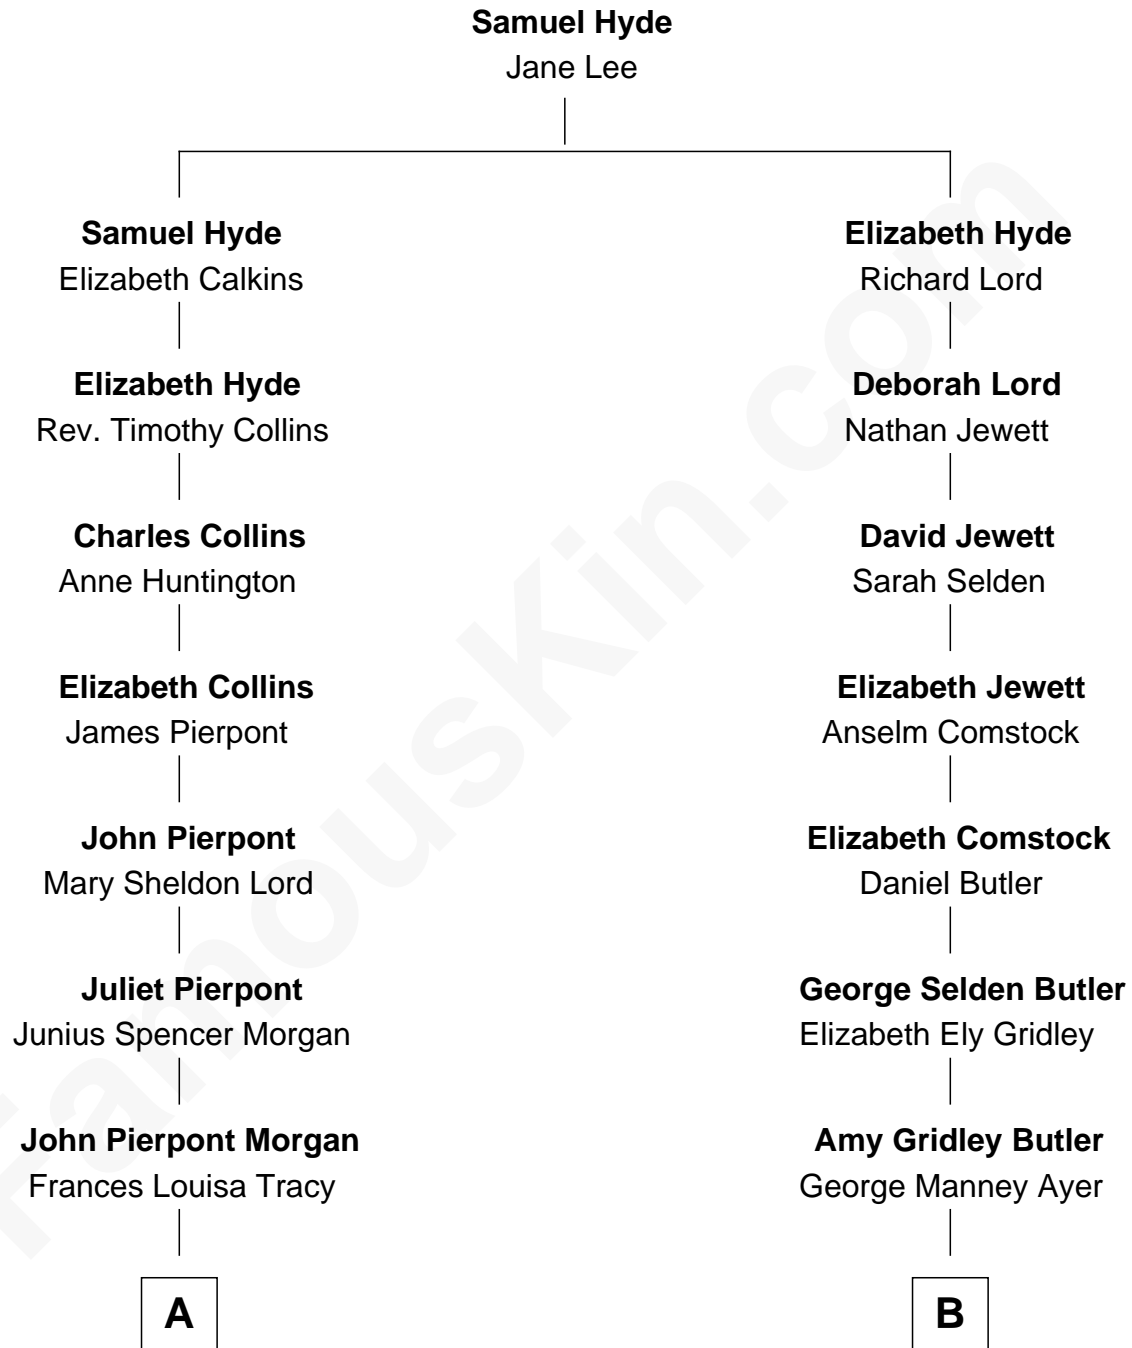

FamousKin.com

Relationship Chart of

John Adams Morgan

1952 Olympic Sailing Gold Medalist

9th cousin of

Gerald Ford
38th U.S. President

A

John Pierpont Morgan

Jane Norton Grew

Henry Sturgis Morgan

Catherine Frances Lovering Adams

John Adams Morgan

Olympic Gold Medalist

B

Adele Augusta Ayer

Levi Addison Gardner

Dorothy Ayer Gardner

Leslie Lynch King

Gerald Ford

38th U.S. President

FamousKin.com