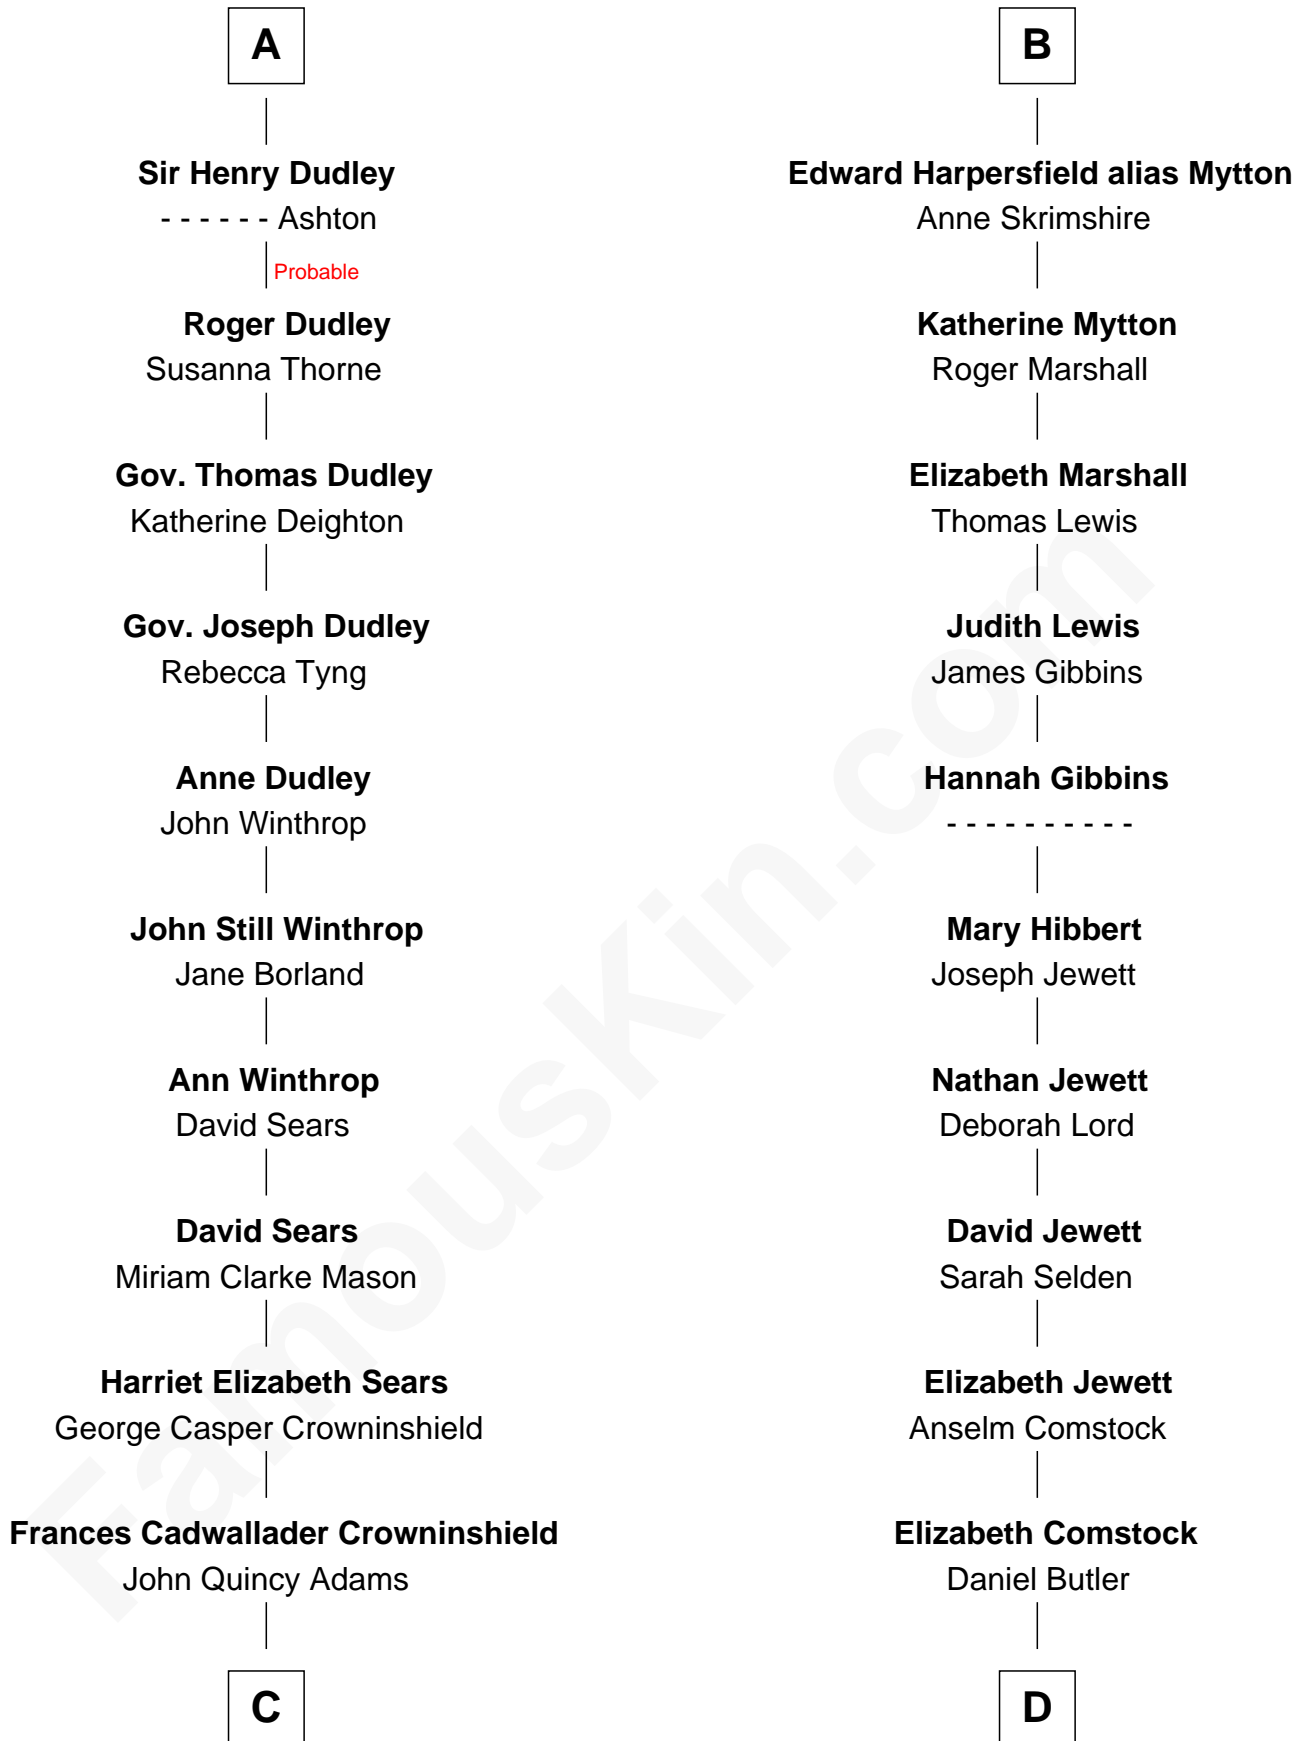

FamousKin.com

Relationship Chart of

John Adams Morgan

1952 Olympic Sailing Gold Medalist

19th cousin 2 times removed of

Gerald Ford
38th U.S. President

C

Charles Francis Adams

Amy Gridley Butler

George Manney Ayer

Adele Augusta Ayer

Levi Addison Gardner

Dorothy Ayer Gardner

Leslie Lynch King

Gerald Ford

38th U.S. President