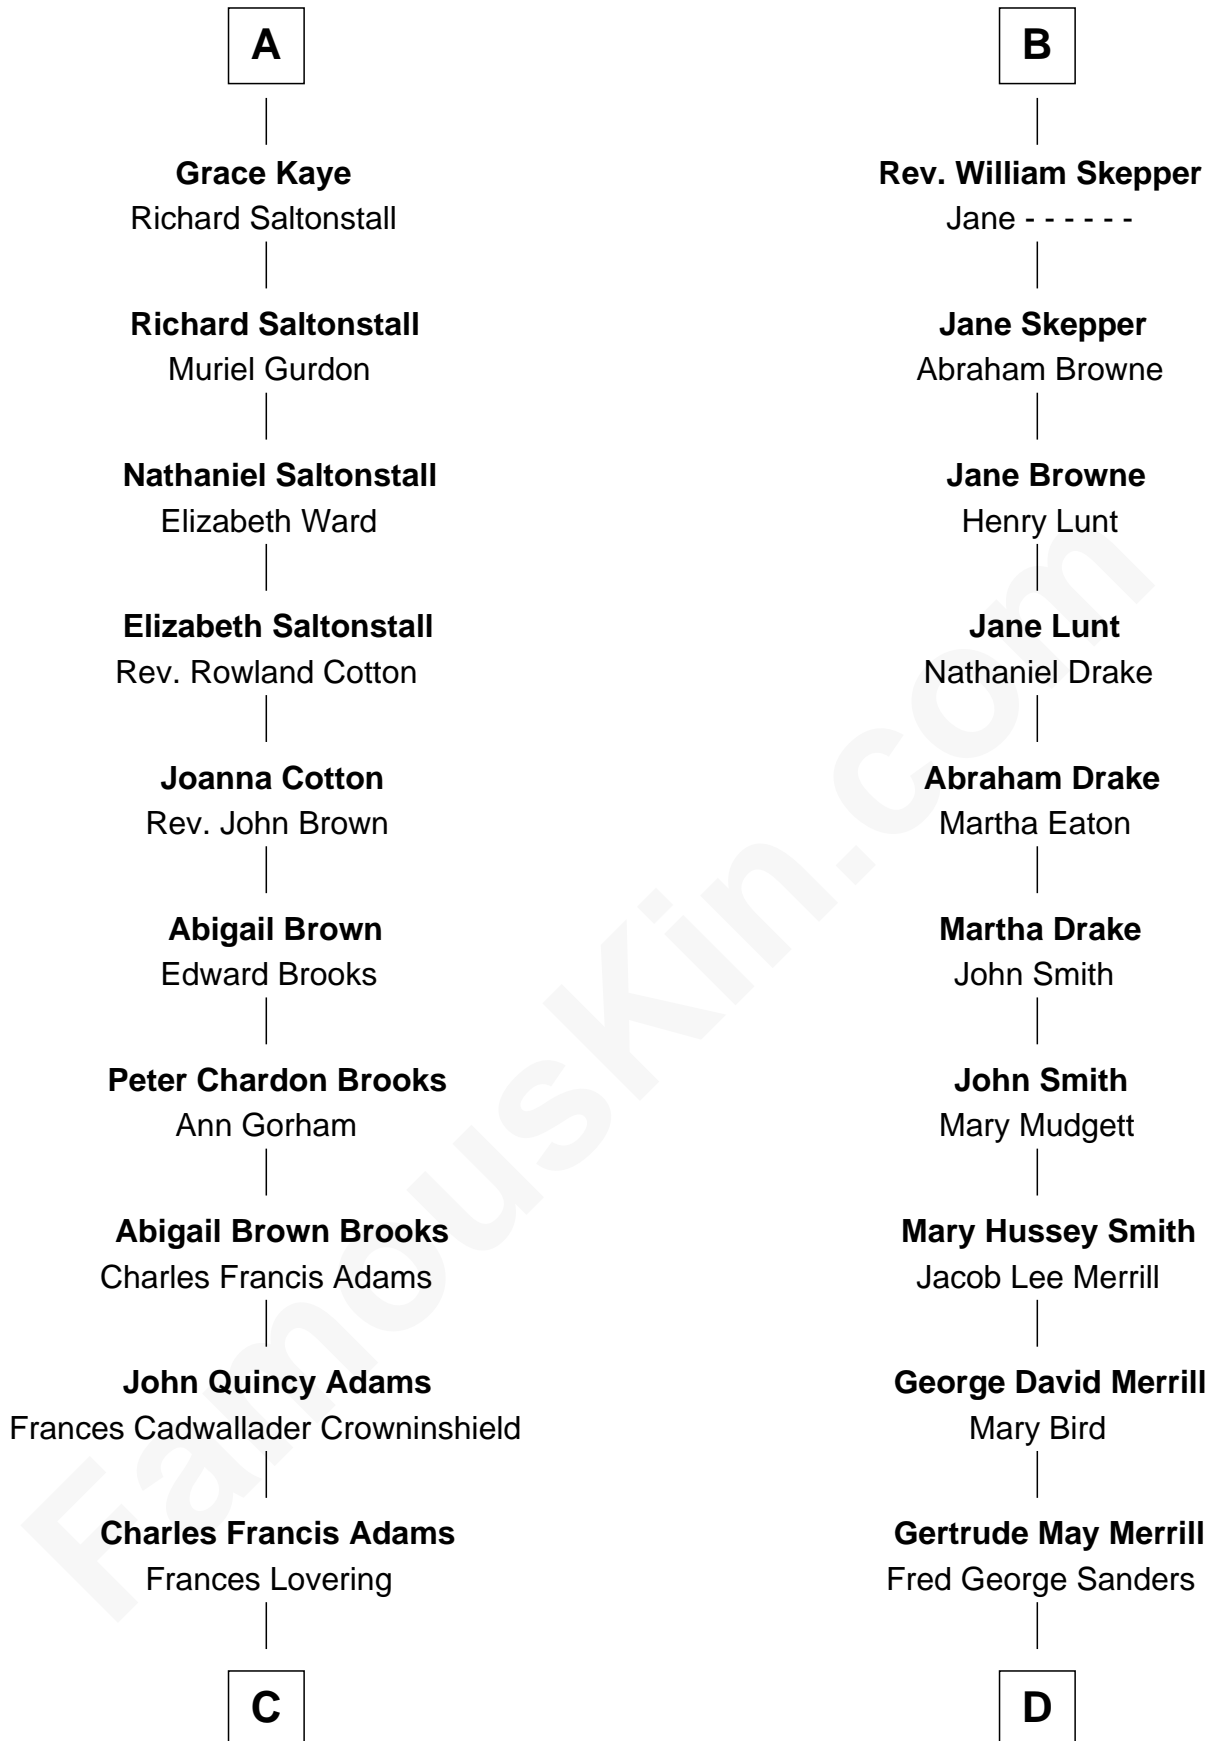

FamousKin.com Relationship Chart of John Adams Morgan

1952 Olympic Sailing Gold Medalist

18th cousin 1 time removed of

Meghan Markle

Duchess of Sussex, TV Actress

C

Catherine Frances Lovering Adams

Henry Sturgis Morgan