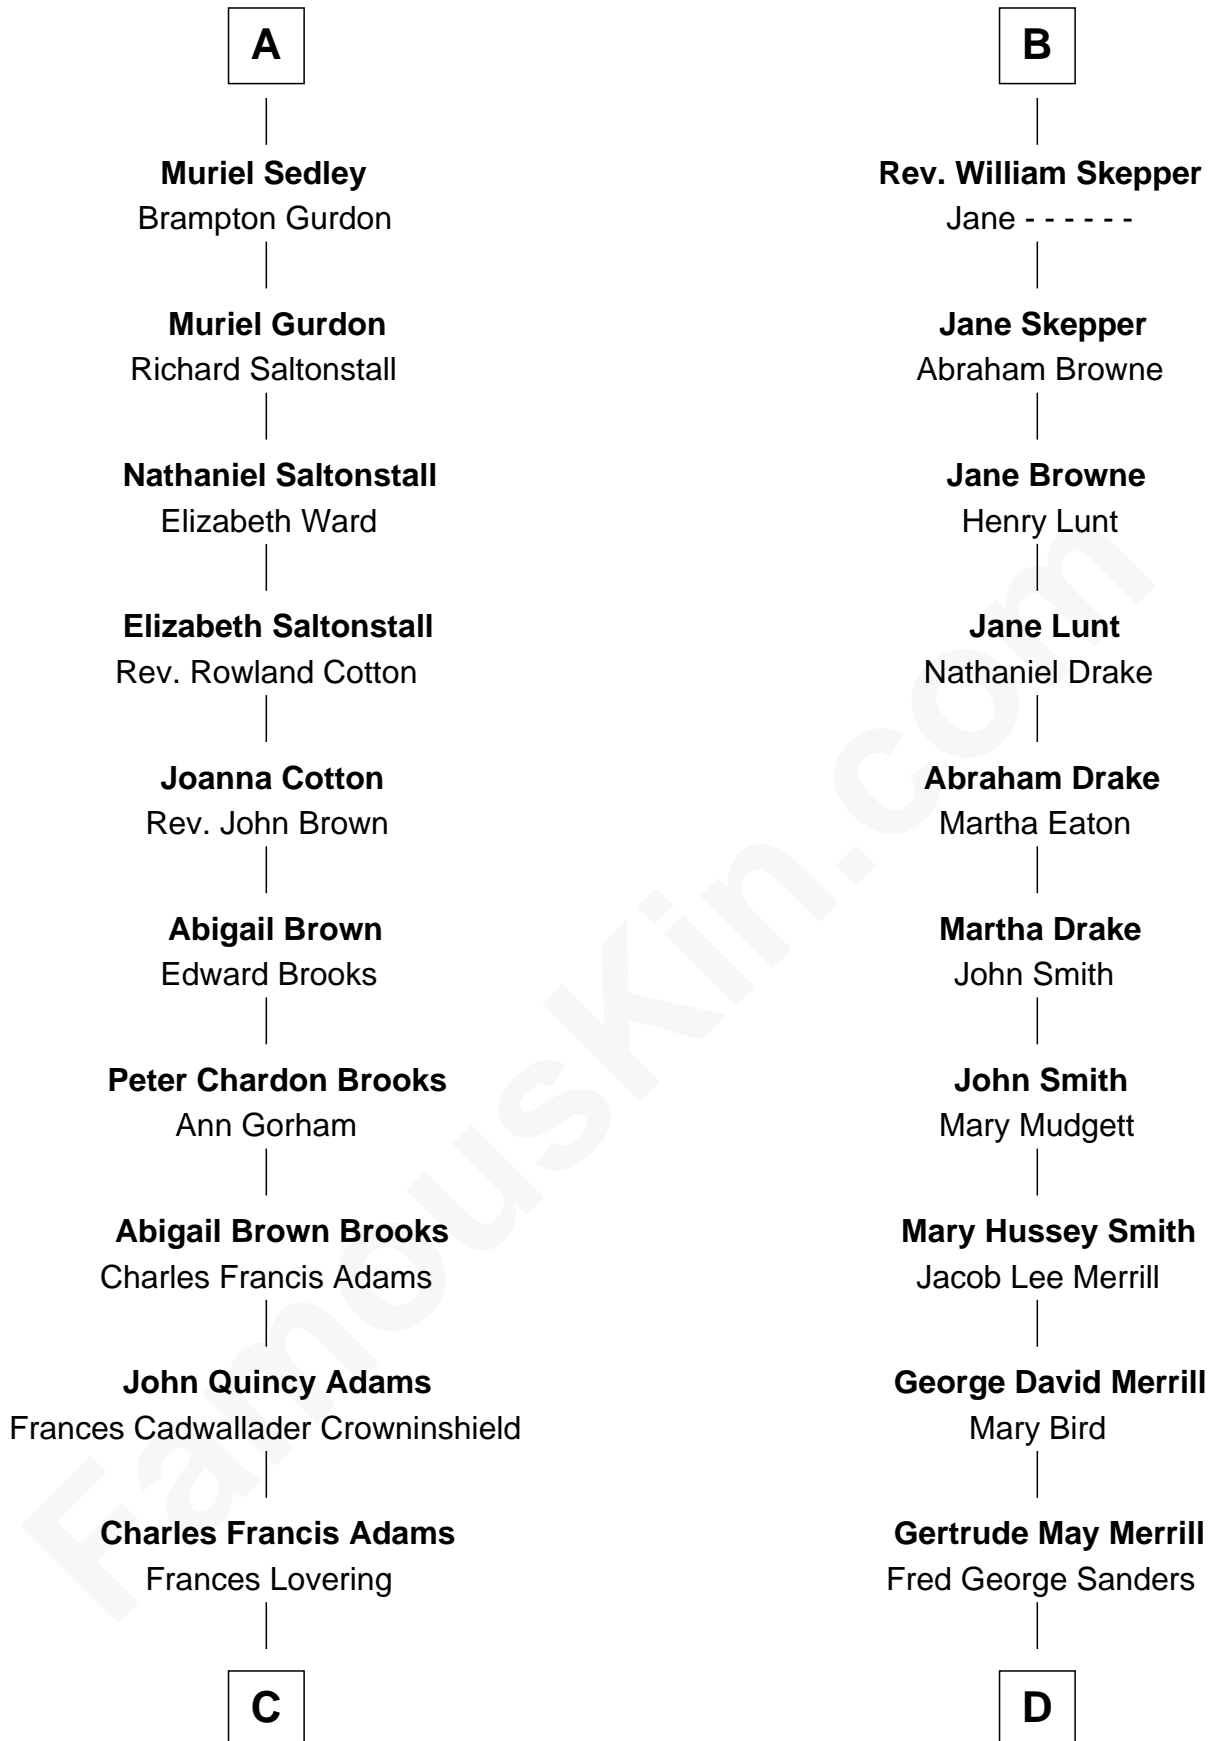

FamousKin.com Relationship Chart of

John Adams Morgan
1952 Olympic Sailing Gold Medalist

18th cousin 1 time removed of

Meghan Markle
Duchess of Sussex, TV Actress

C

Catherine Frances Lovering Adams

Henry Sturgis Morgan