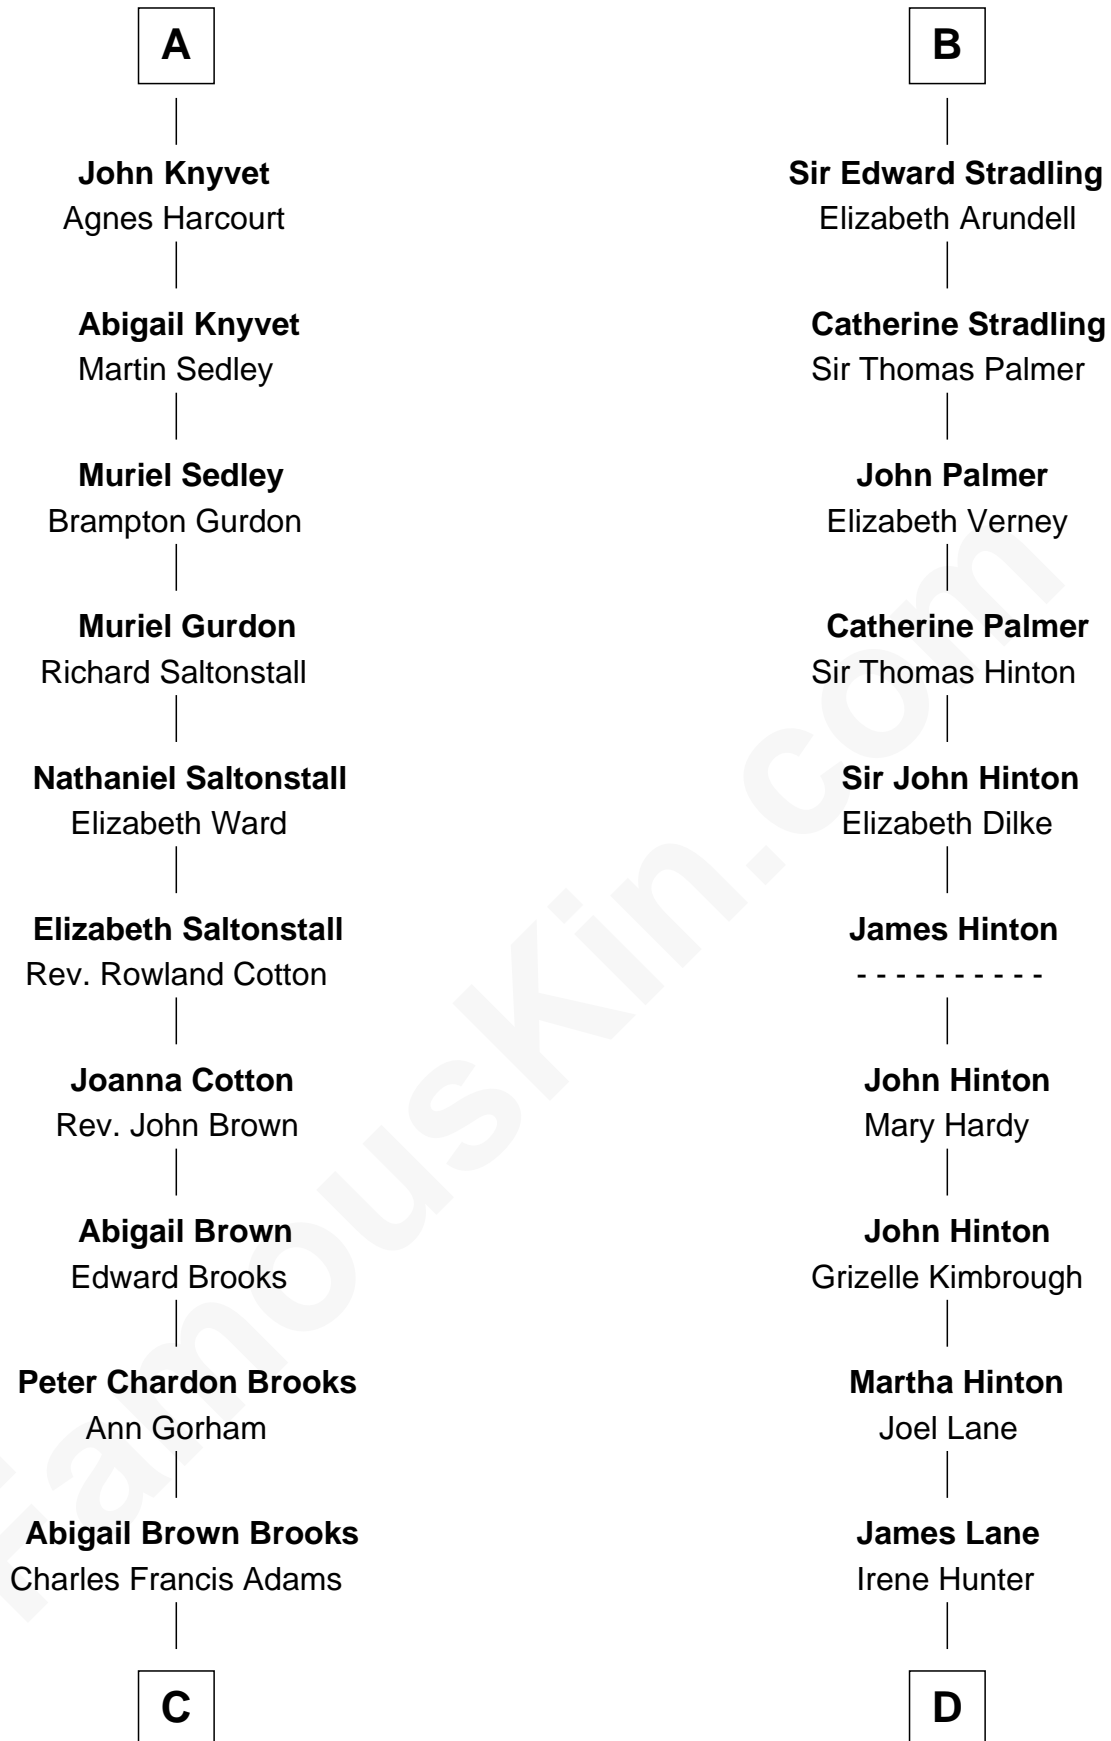

# FamousKin.com Relationship Chart of

**John Adams Morgan**  
1952 Olympic Sailing Gold Medalist

20th cousin 1 time removed of

**Harper Lee**  
Author of *To Kill a Mockingbird*

**C**

**John Quincy Adams**