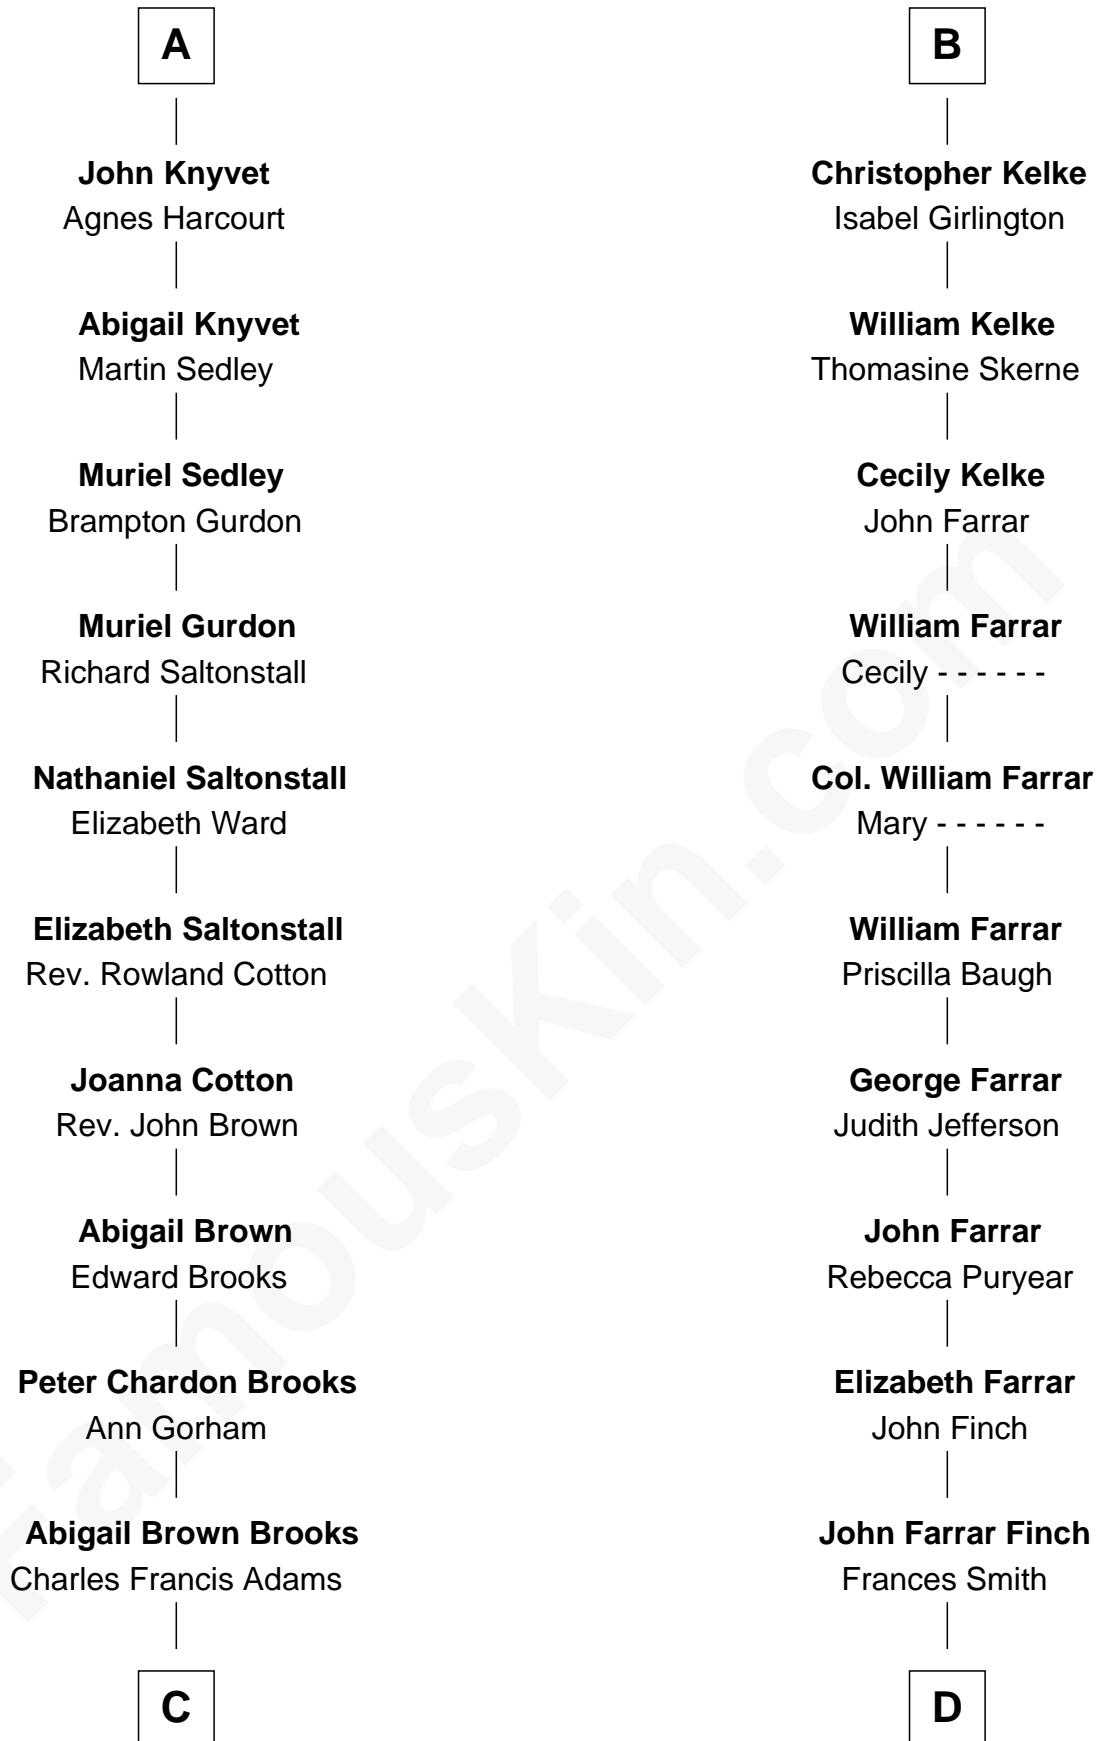

# FamousKin.com Relationship Chart of

**John Adams Morgan**  
1952 Olympic Sailing Gold Medalist

20th cousin of

**Harper Lee**  
Author of *To Kill a Mockingbird*

**Bartholomew de Badlesmere**  
Margaret de Clare

**C**

**John Quincy Adams**  
Frances Cadwallader Crowninshield

**Charles Francis Adams**  
Frances Lovering

**Catherine Frances Lovering Adams**  
Henry Sturgis Morgan

**John Adams Morgan**  
*Olympic Gold Medalist*