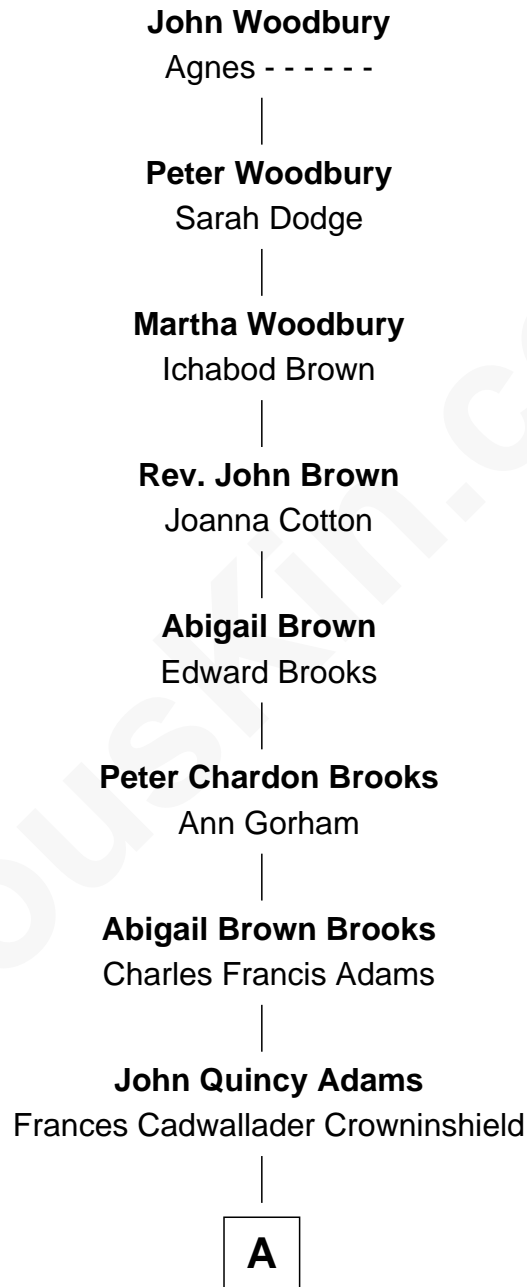

# FamousKin.com Relationship Chart of

**John Adams Morgan**

*1952 Olympic Sailing Gold Medalist*

**8th Great-grandson of**

**John Woodbury**

*(c1583 - c1642) Great Migration Immigrant 1624*

**A**

—  
**Charles Francis Adams**

Frances Lovering

—  
**Catherine Frances Lovering Adams**

Henry Sturgis Morgan

—  
**John Adams Morgan**

*Olympic Gold Medalist*

FamousKin.com