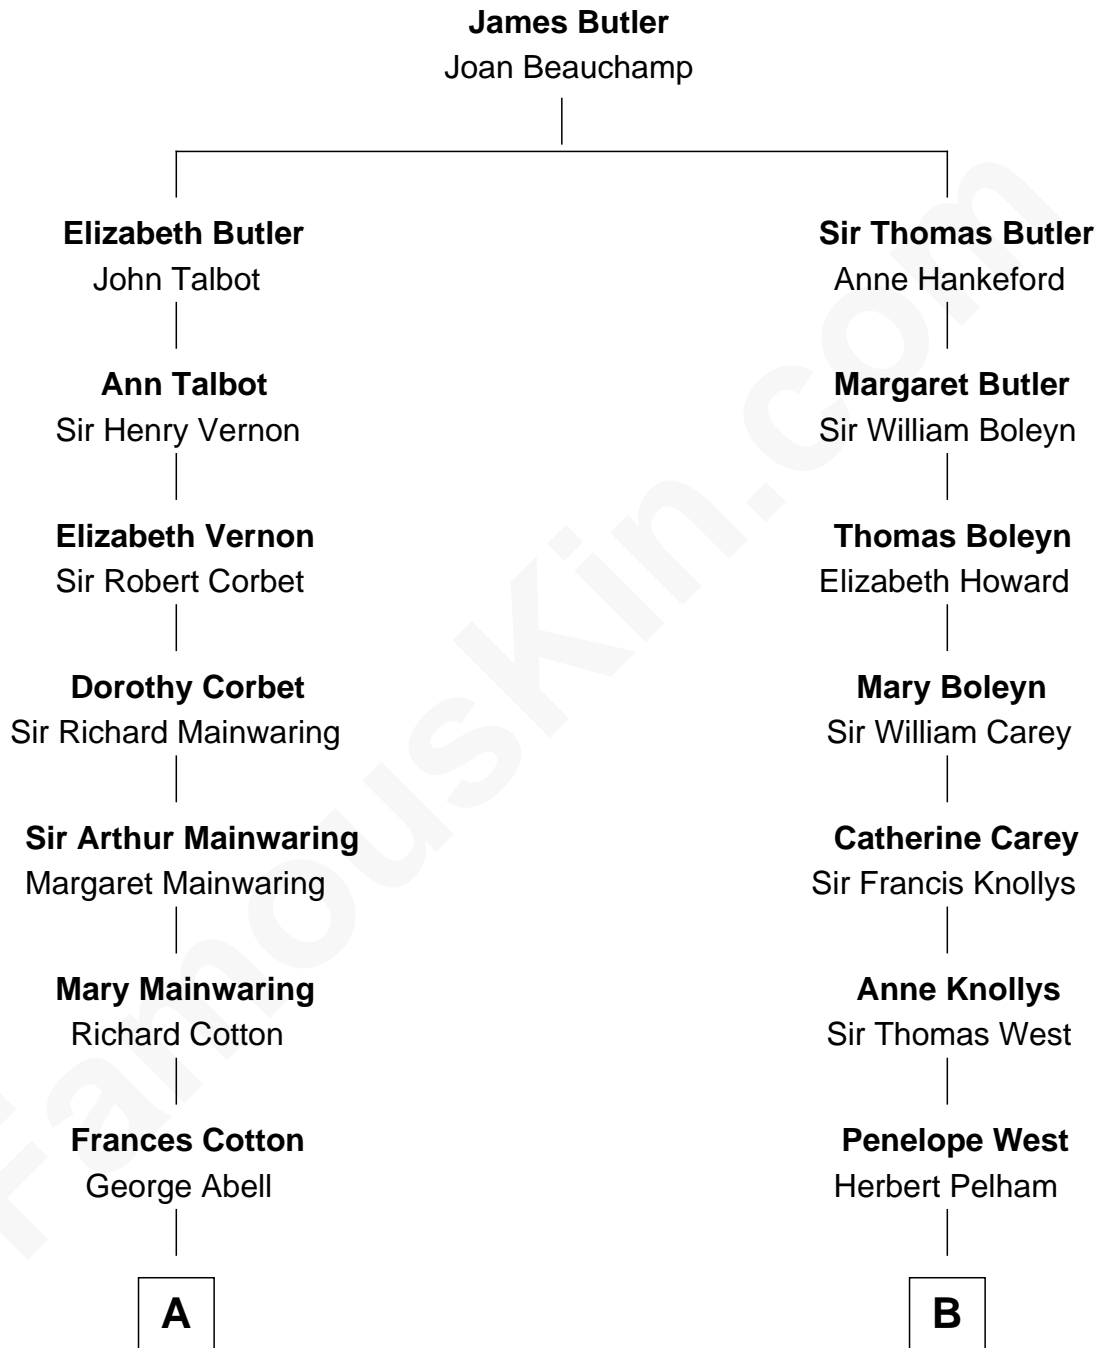

FamousKin.com Relationship Chart of

John Adams Morgan
1952 Olympic Sailing Gold Medalist

17th cousin 2 times removed of

John Cena
Movie Actor and WWE Pro Wrestler

C

Natalie Nichols

Ulysses John Lupien

Carol Frances Lupien