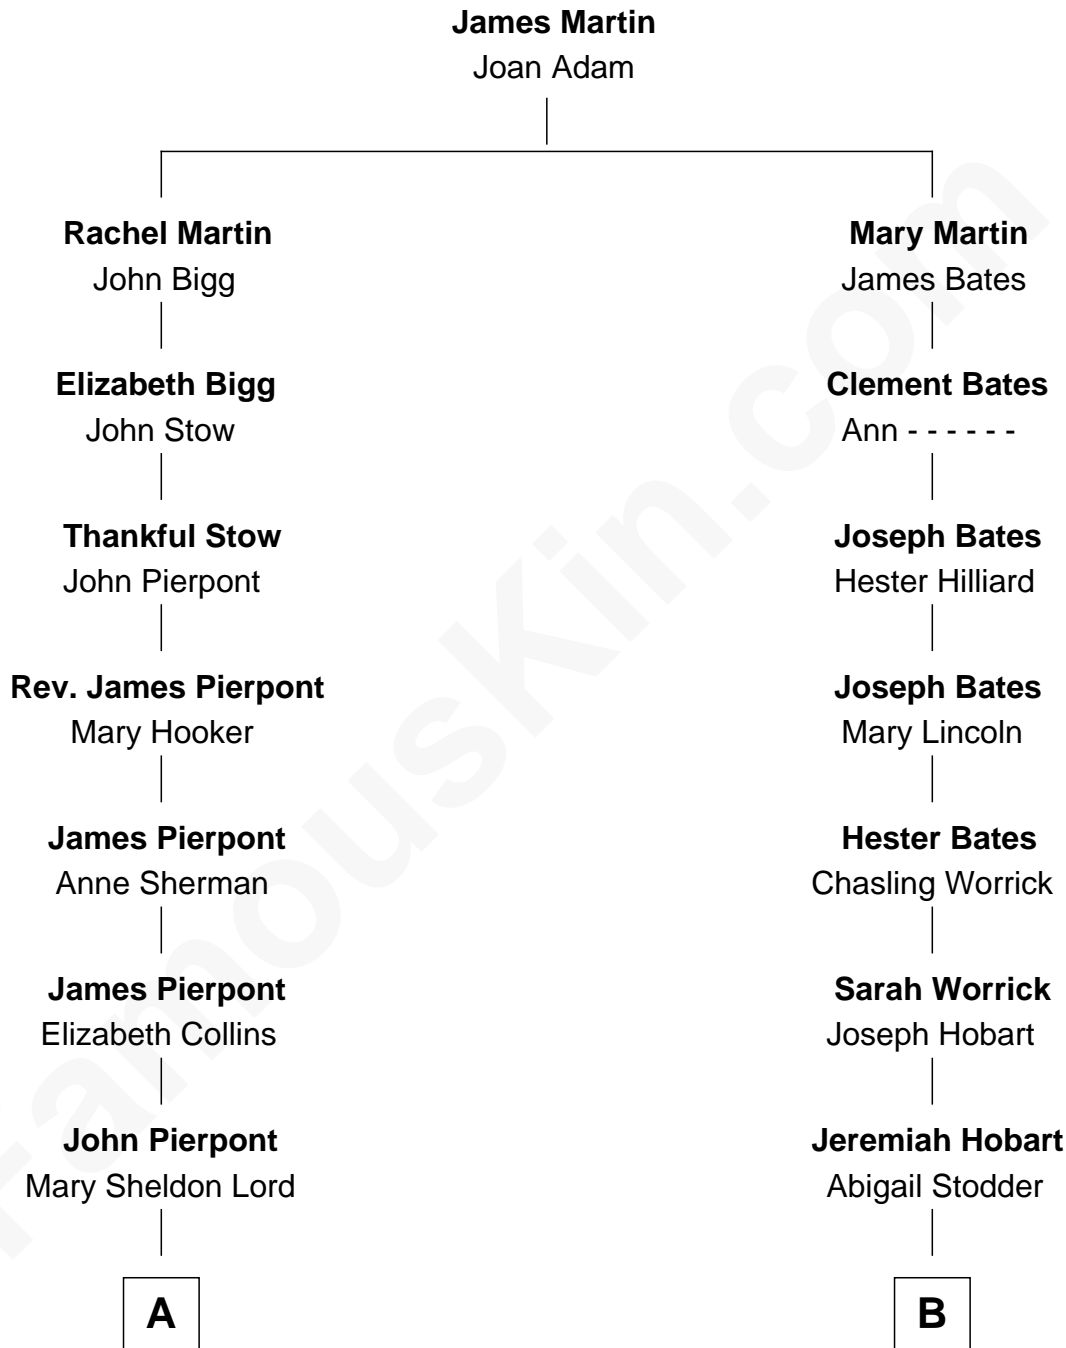

FamousKin.com Relationship Chart of

John Adams Morgan
1952 Olympic Sailing Gold Medalist

11th cousin 2 times removed of

John Cena
Movie Actor and WWE Pro Wrestler

A

Juliet Pierpont
Junius Spencer Morgan

John Pierpont Morgan
Frances Louisa Tracy

John Pierpont Morgan
Jane Norton Grew

Henry Sturgis Morgan
Catherine Frances Lovering Adams

John Adams Morgan
Olympic Gold Medalist

B

Thirza Hall Hobart
Horace Howard Watson

Agnes Lee Watson
Charles Nichols