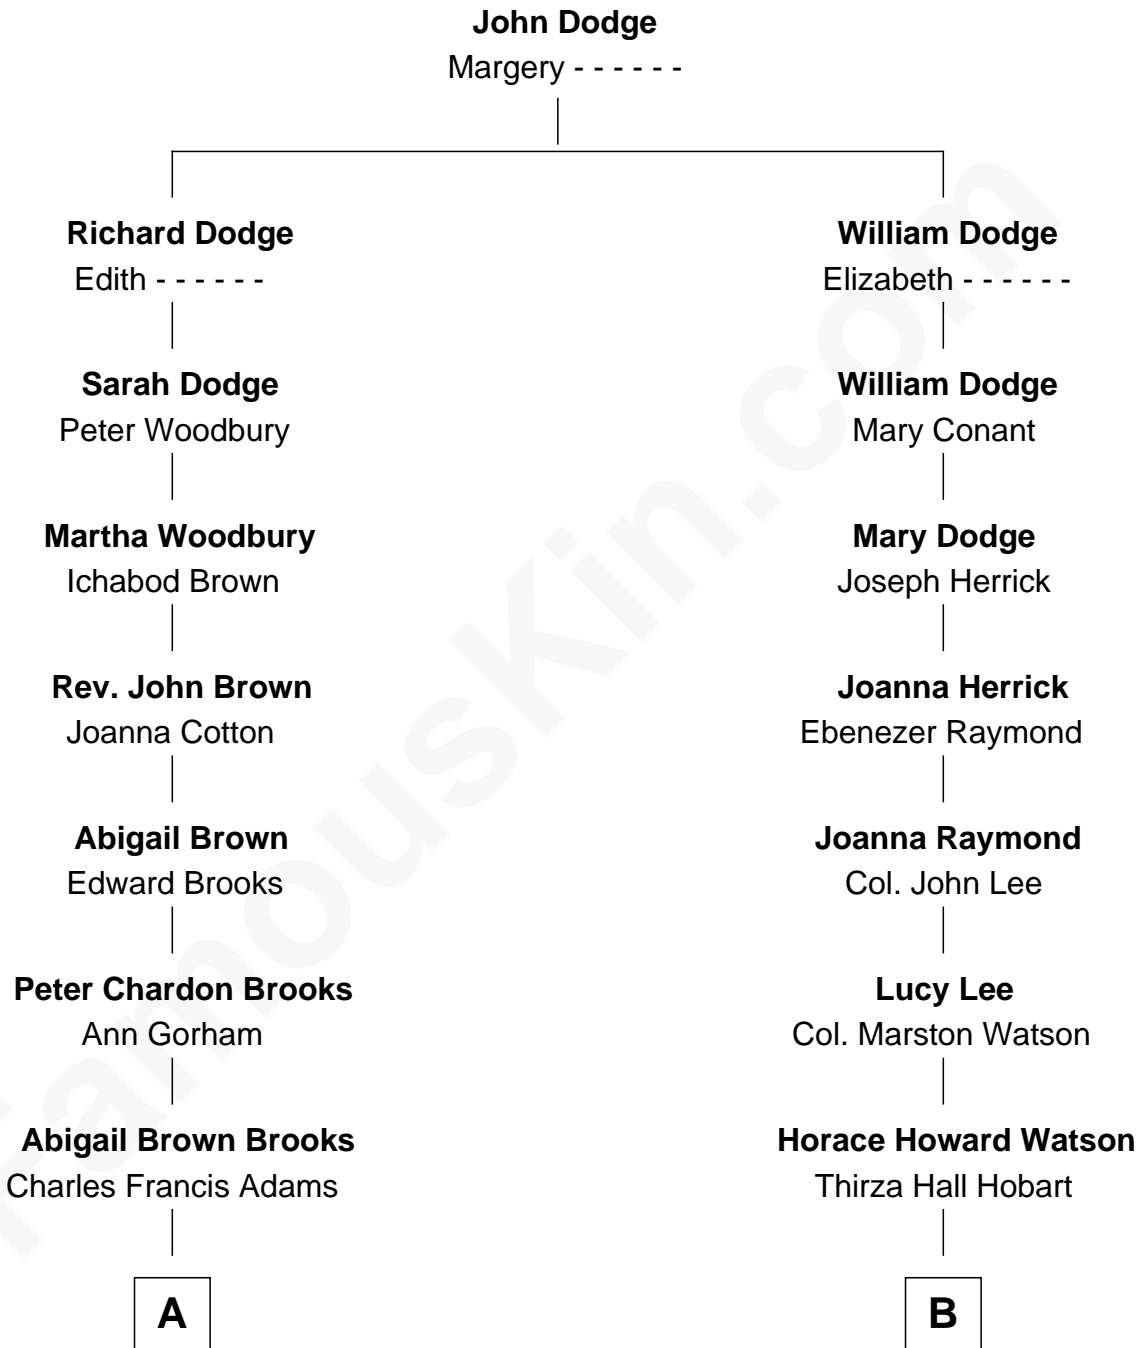

FamousKin.com Relationship Chart of

John Adams Morgan
1952 Olympic Sailing Gold Medalist

10th cousin 2 times removed of

John Cena
Movie Actor and WWE Pro Wrestler

A

John Quincy Adams
Frances Cadwallader Crowninshield

Charles Francis Adams
Frances Lovering

Catherine Frances Lovering Adams
Henry Sturgis Morgan

John Adams Morgan
Olympic Gold Medalist

B

Agnes Lee Watson
Charles Nichols

Charles H. Nichols
Martha Emma Dix

Charles Nichols
Julia Ellen Skelton