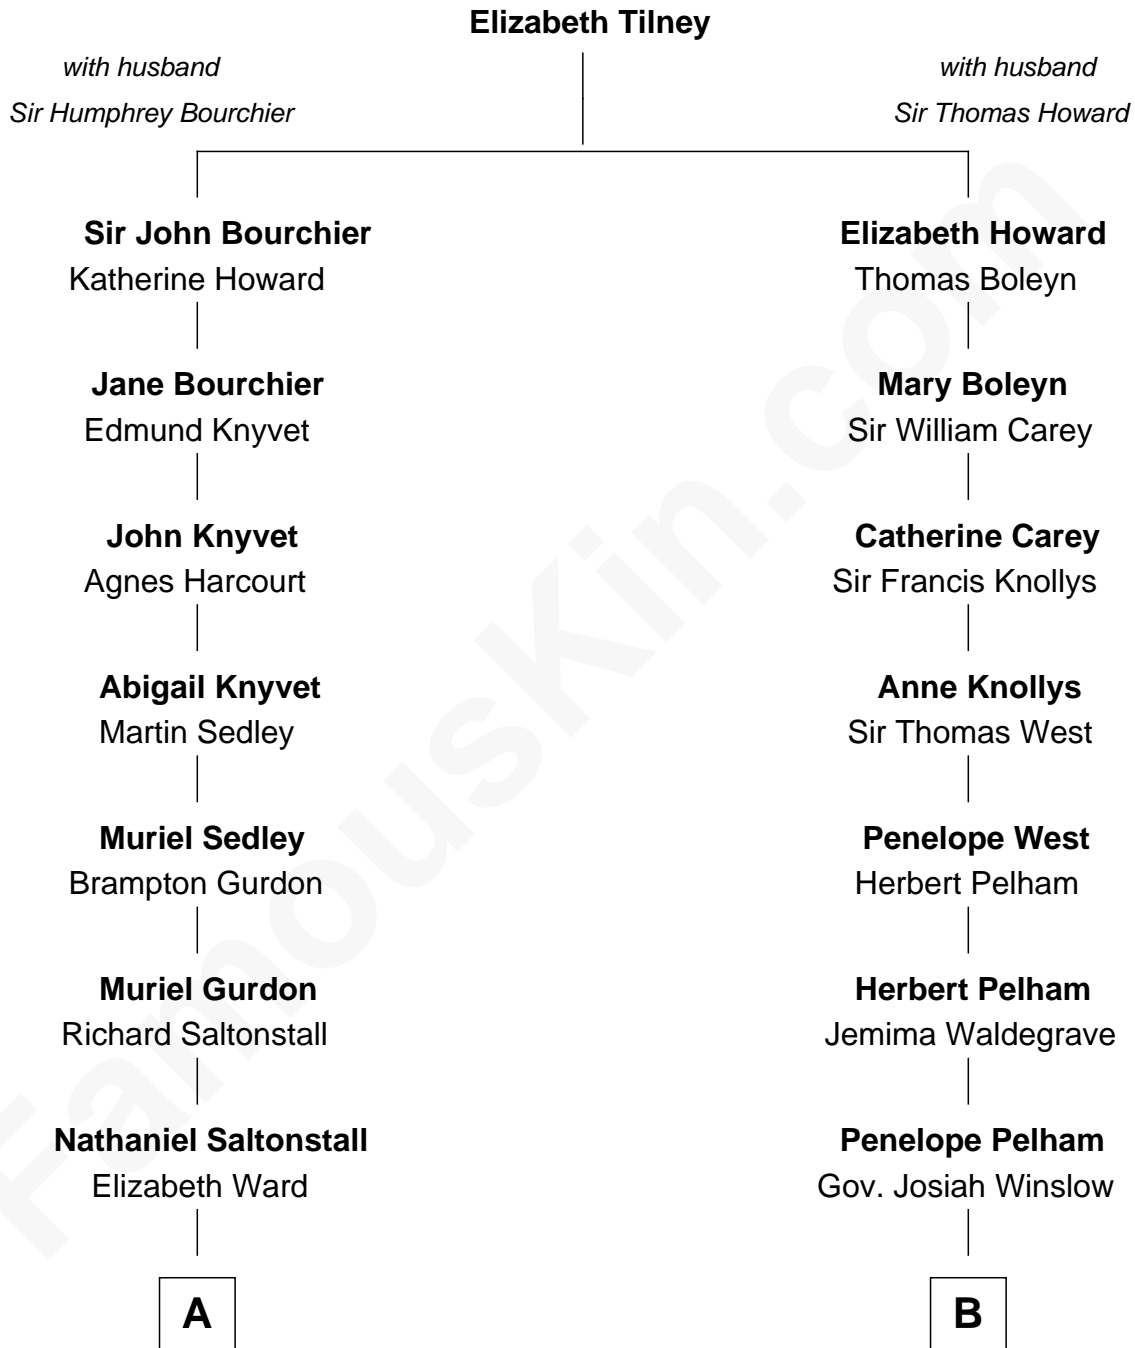

FamousKin.com Relationship Chart of John Adams Morgan

1952 Olympic Sailing Gold Medalist

15th cousin 2 times removed of

John Cena

Movie Actor and WWE Pro Wrestler

A

Elizabeth Saltonstall
Rev. Rowland Cotton