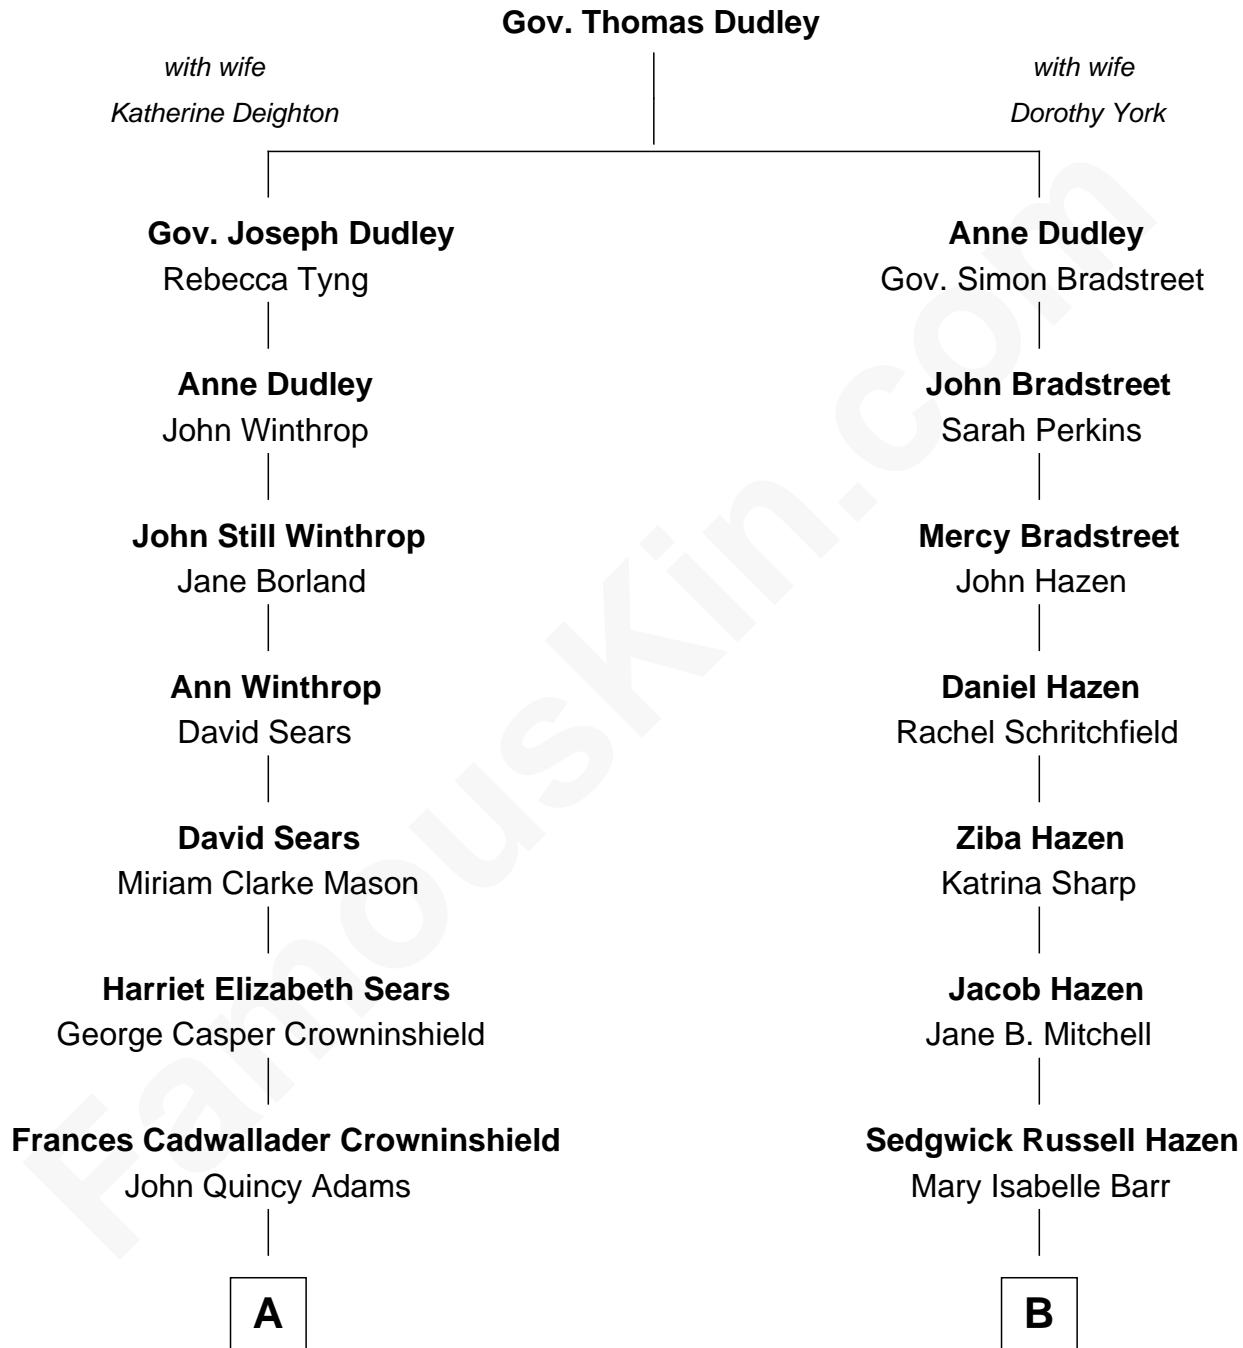

FamousKin.com

Relationship Chart of

John Adams Morgan

1952 Olympic Sailing Gold Medalist

9th cousin 1 time removed of

J. K. Simmons
TV and Movie Actor

A

Charles Francis Adams

Frances Lovering

Catherine Frances Lovering Adams

Henry Sturgis Morgan

John Adams Morgan

Olympic Gold Medalist

B

Lewis Jacob Hazen

Emma Broaddus Lewis