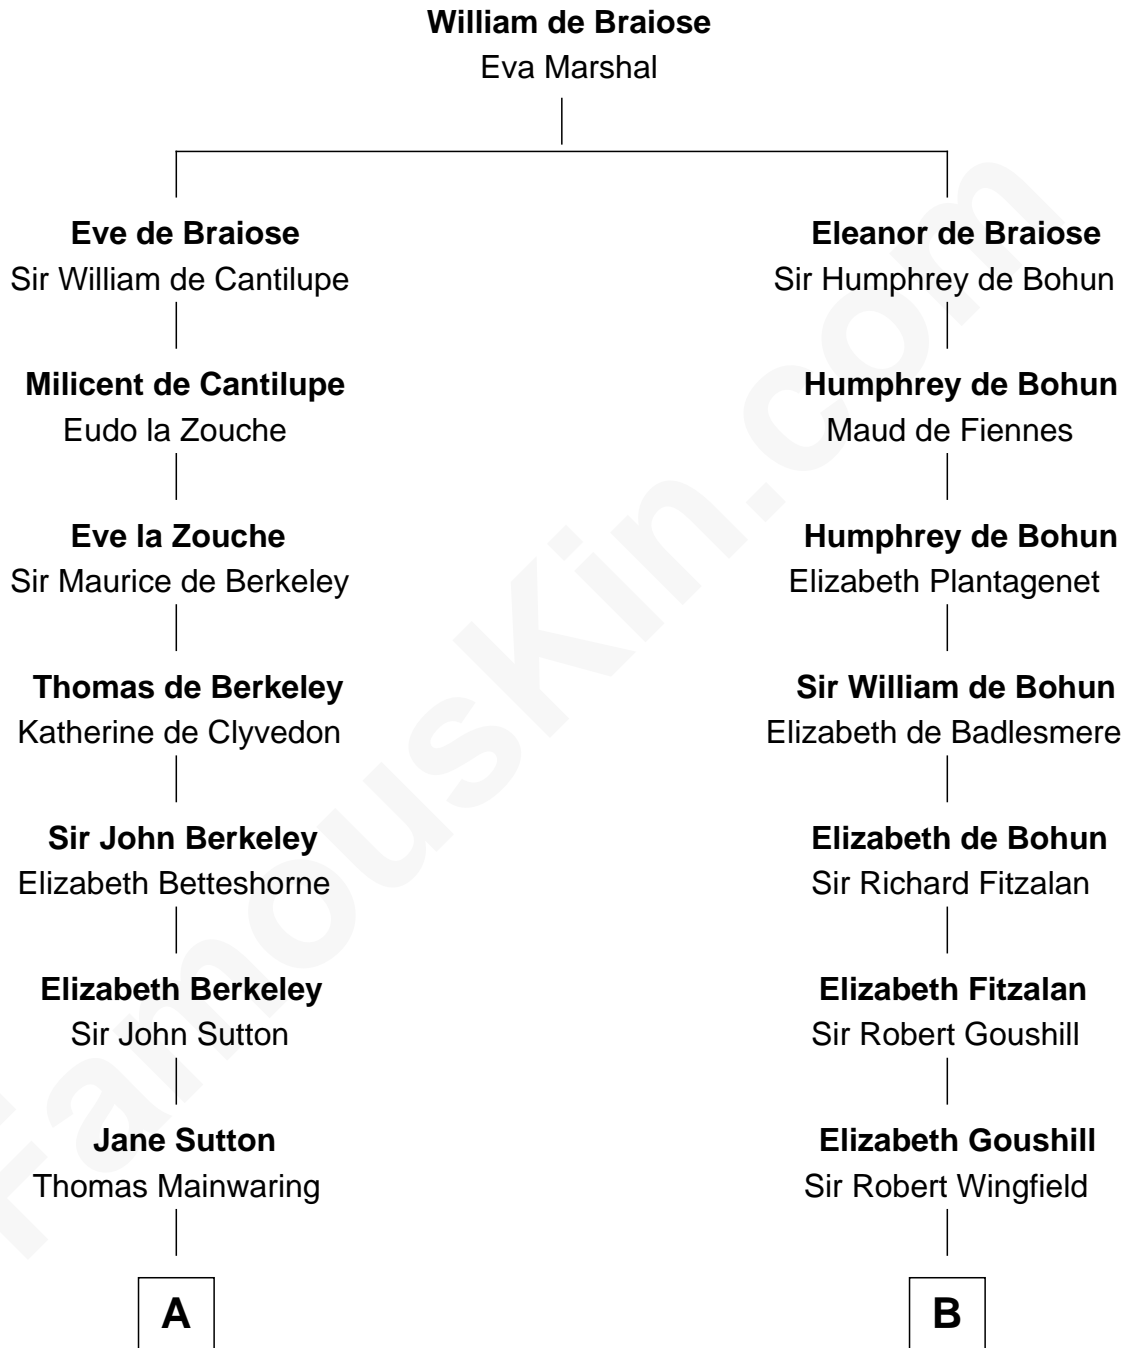

FamousKin.com

Relationship Chart of

John Adams Morgan

1952 Olympic Sailing Gold Medalist

21st cousin of

Henry Clay Folger

Founder of Folger Shakespeare Library and Chairman of Standard Oil

C

Charles F. Tracy

Louisa Kirkland

Frances Louisa Tracy

John Pierpont Morgan

John Pierpont Morgan

Jane Norton Grew

Henry Sturgis Morgan

Catherine Frances Lovering Adams