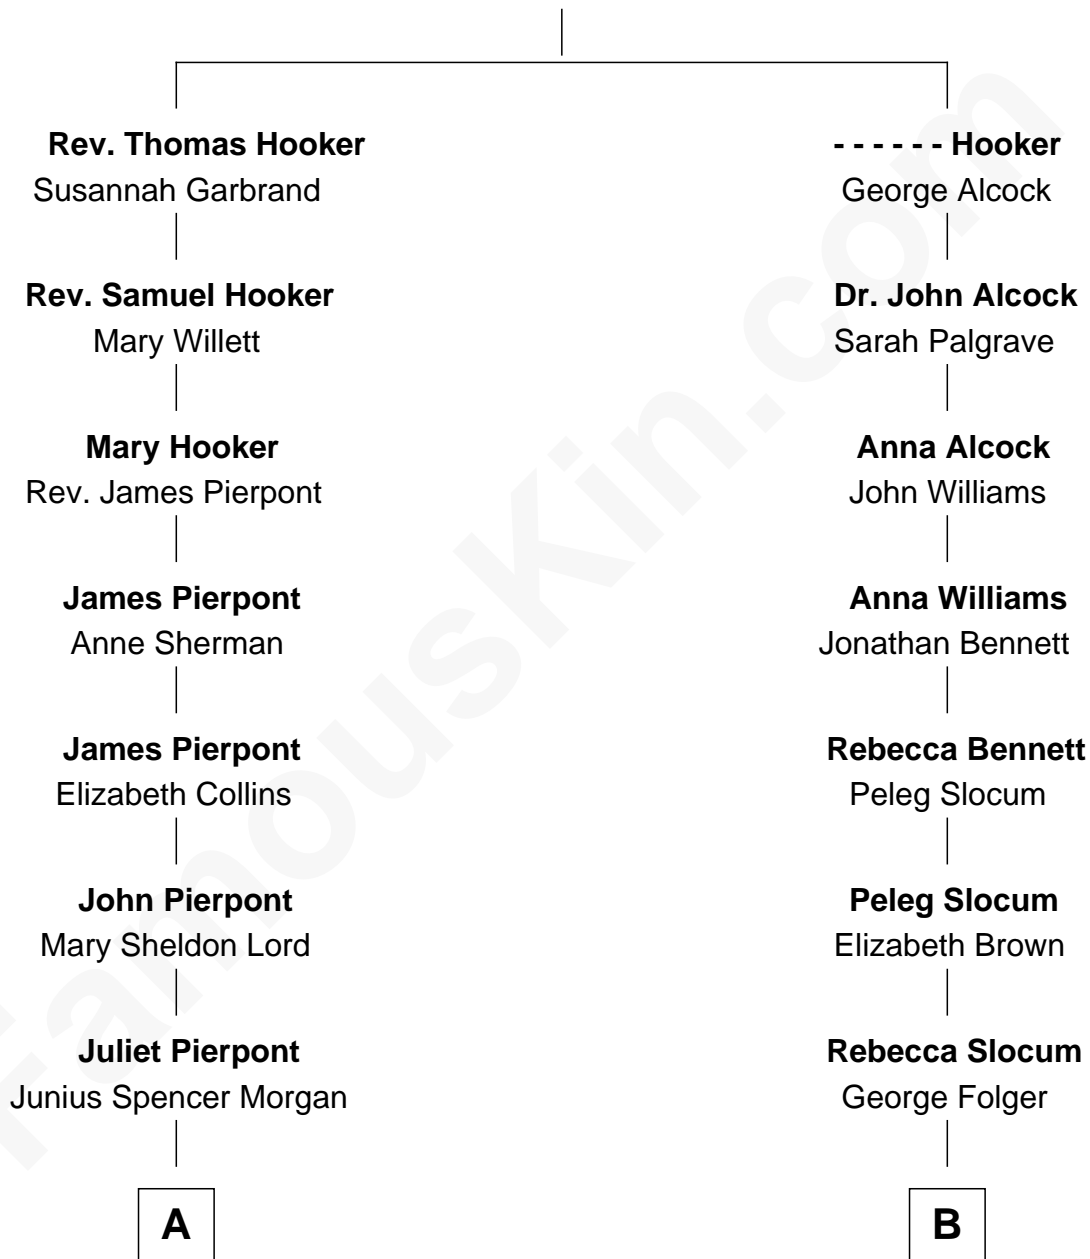

# FamousKin.com Relationship Chart of

**John Adams Morgan**  
1952 Olympic Sailing Gold Medalist

9th cousin 1 time removed of

**Henry Clay Folger**

Founder of Folger Shakespeare Library and Chairman of Standard Oil

**Thomas Hooker**

**A**

**John Pierpont Morgan**

Frances Louisa Tracy

**John Pierpont Morgan**

Jane Norton Grew

**Henry Sturgis Morgan**

Catherine Frances Lovering Adams

**John Adams Morgan**

*Olympic Gold Medalist*

**B**

**Samuel Brown Folger**

Nancy F. Hiller

**Henry Clay Folger**

Eliza Jane Clark

**Henry Clay Folger**