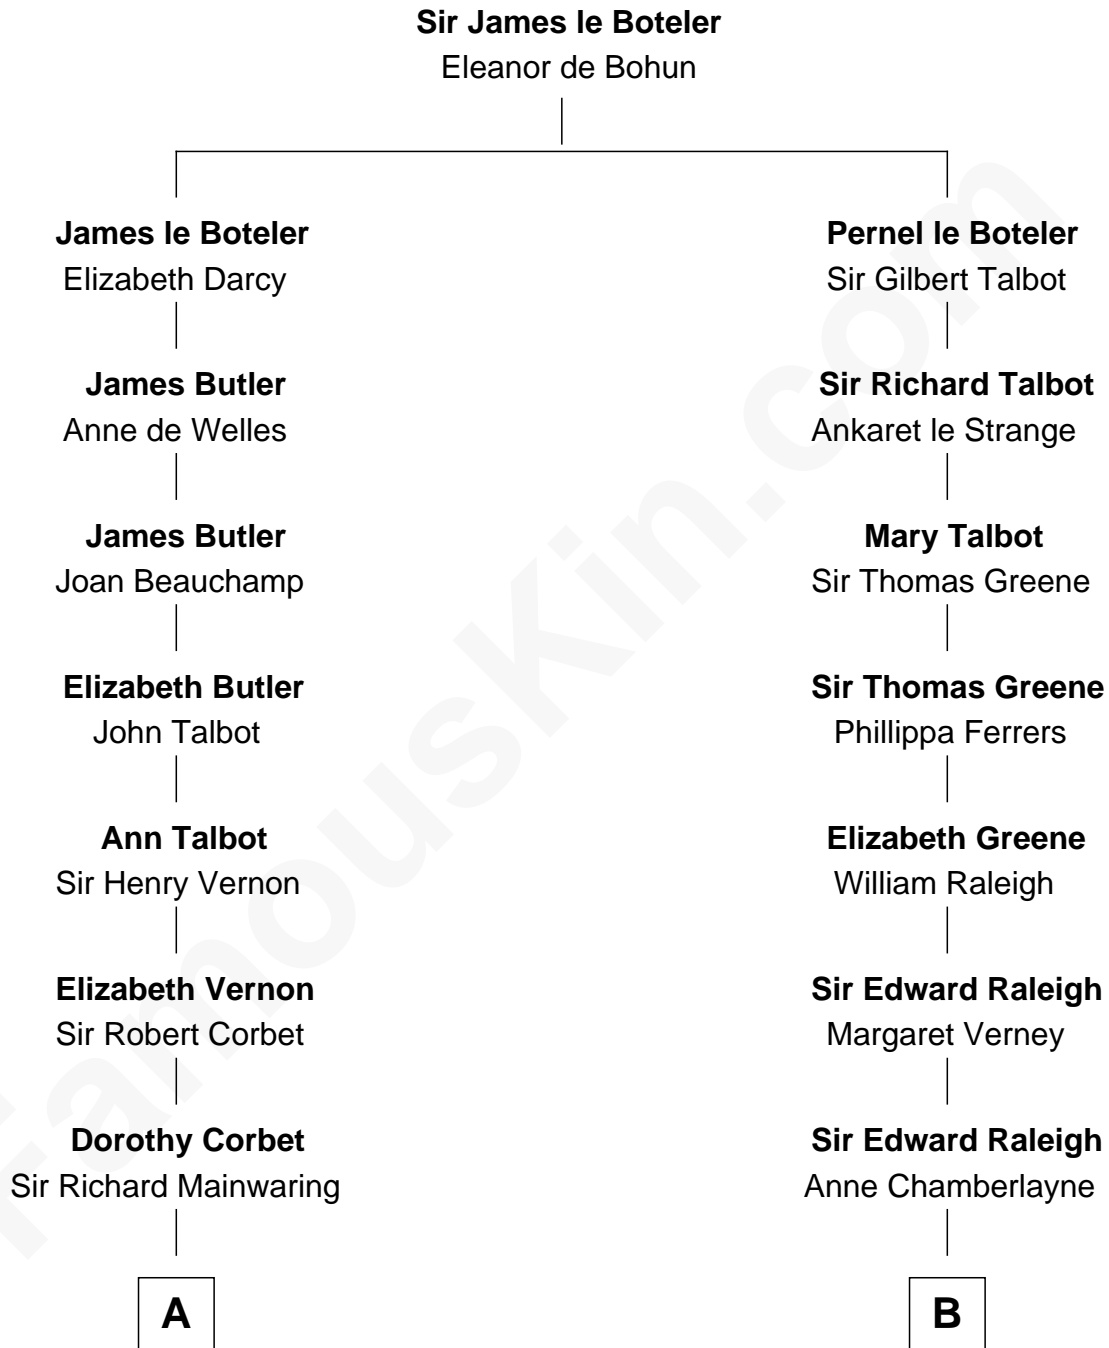

FamousKin.com Relationship Chart of

John Adams Morgan
1952 Olympic Sailing Gold Medalist

18th cousin 2 times removed of

Henry Clay Folger

Founder of Folger Shakespeare Library and Chairman of Standard Oil

C

Frances Louisa Tracy
John Pierpont Morgan

John Pierpont Morgan
Jane Norton Grew

Henry Sturgis Morgan
Catherine Frances Lovering Adams

John Adams Morgan
Olympic Gold Medalist

D

Henry Clay Folger
Eliza Jane Clark