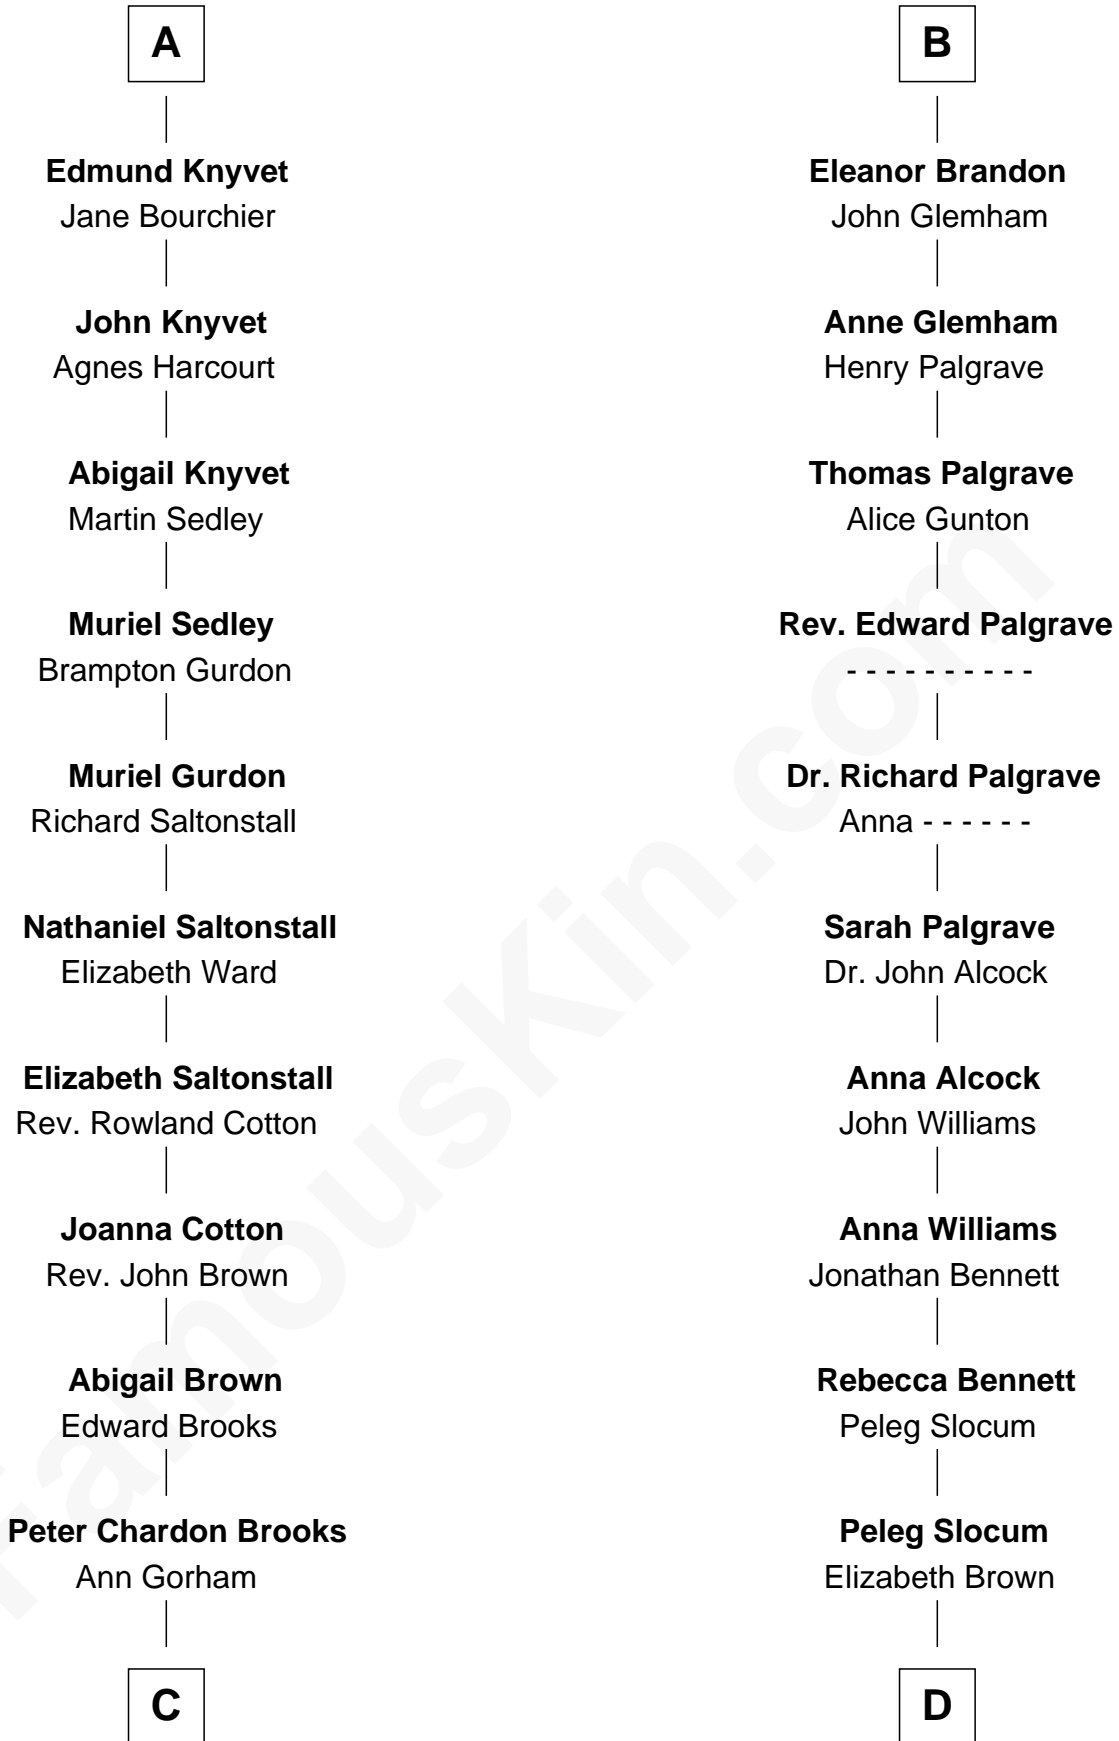

FamousKin.com

Relationship Chart of John Adams Morgan

1952 Olympic Sailing Gold Medalist

19th cousin 2 times removed of

J. A. Folger

Founder of Folger Coffee Company

C

Abigail Brown Brooks

Charles Francis Adams

John Quincy Adams

Frances Cadwallader Crowninshield

Charles Francis Adams

Frances Lovering

Catherine Frances Lovering Adams

Henry Sturgis Morgan

John Adams Morgan