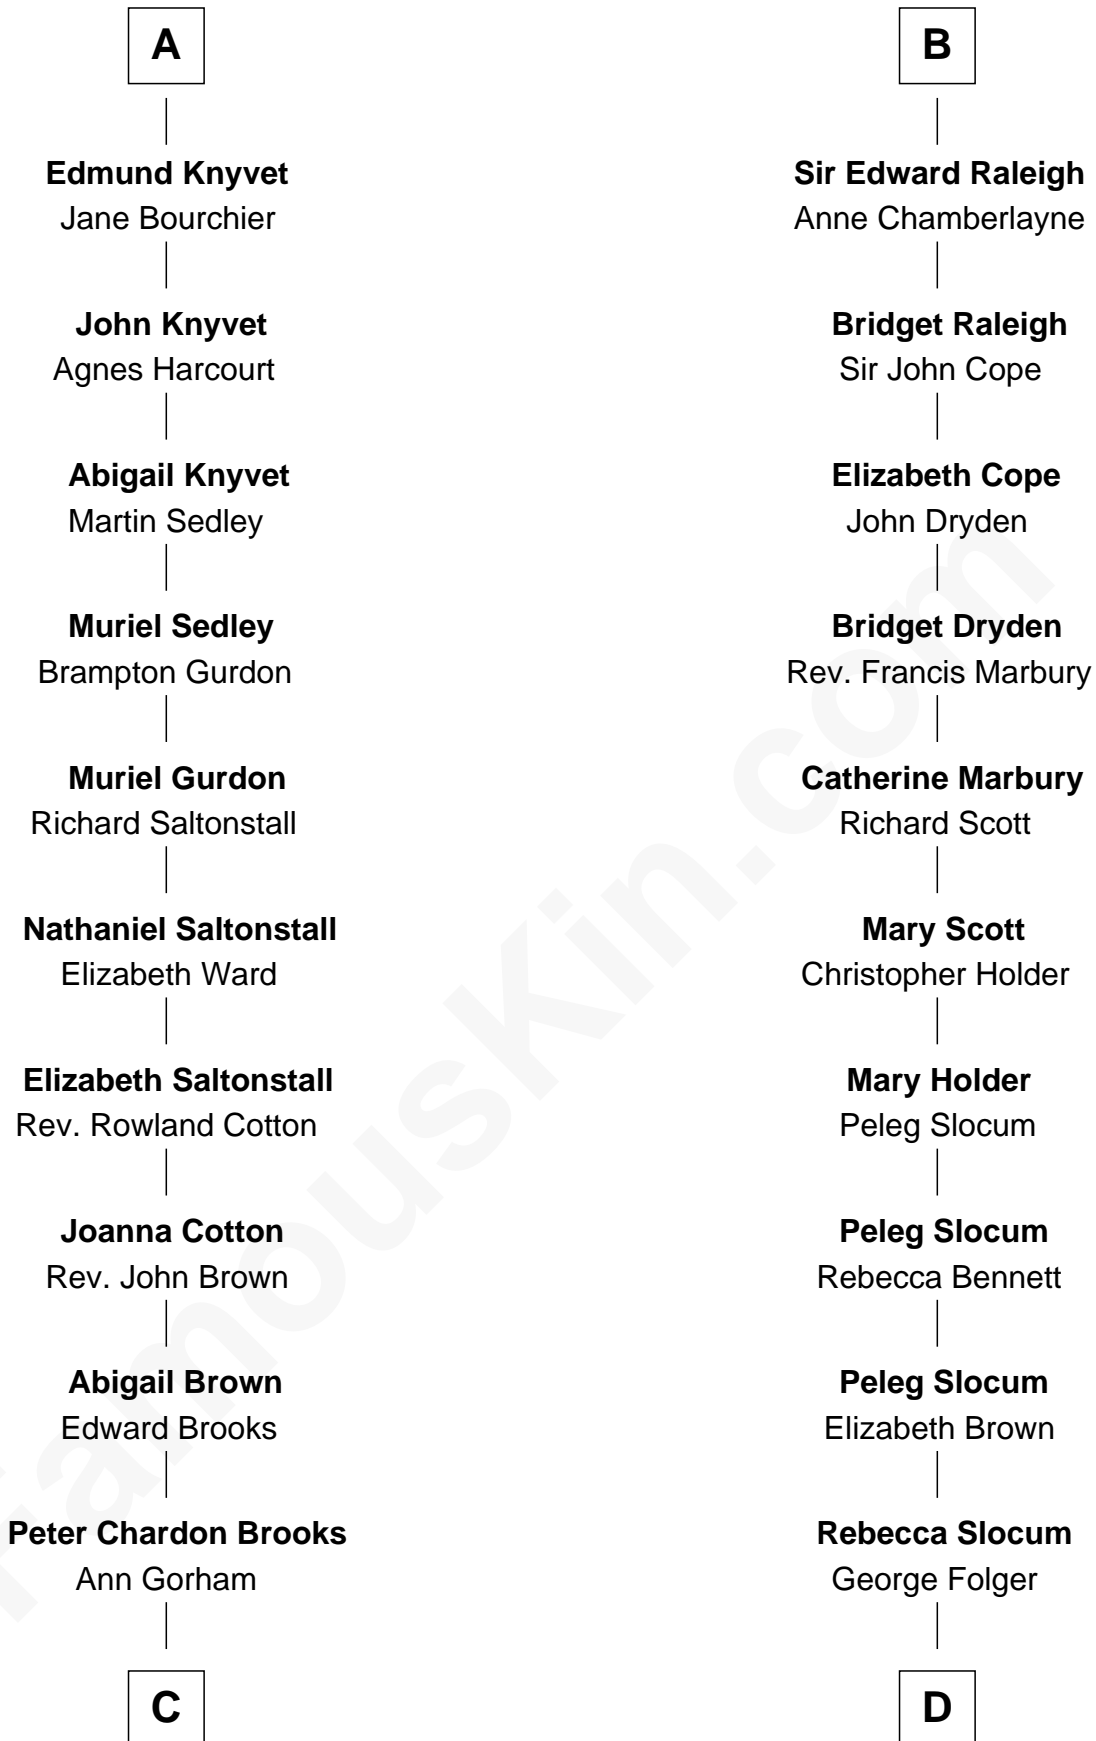

FamousKin.com Relationship Chart of John Adams Morgan

1952 Olympic Sailing Gold Medalist

18th cousin 3 times removed of

J. A. Folger

Founder of Folger Coffee Company

C

Abigail Brown Brooks
Charles Francis Adams

John Quincy Adams
Frances Cadwallader Crowninshield

Charles Francis Adams
Frances Lovering

Catherine Frances Lovering Adams
Henry Sturgis Morgan

John Adams Morgan
Olympic Gold Medalist

D

Samuel Brown Folger
Nancy F. Hiller