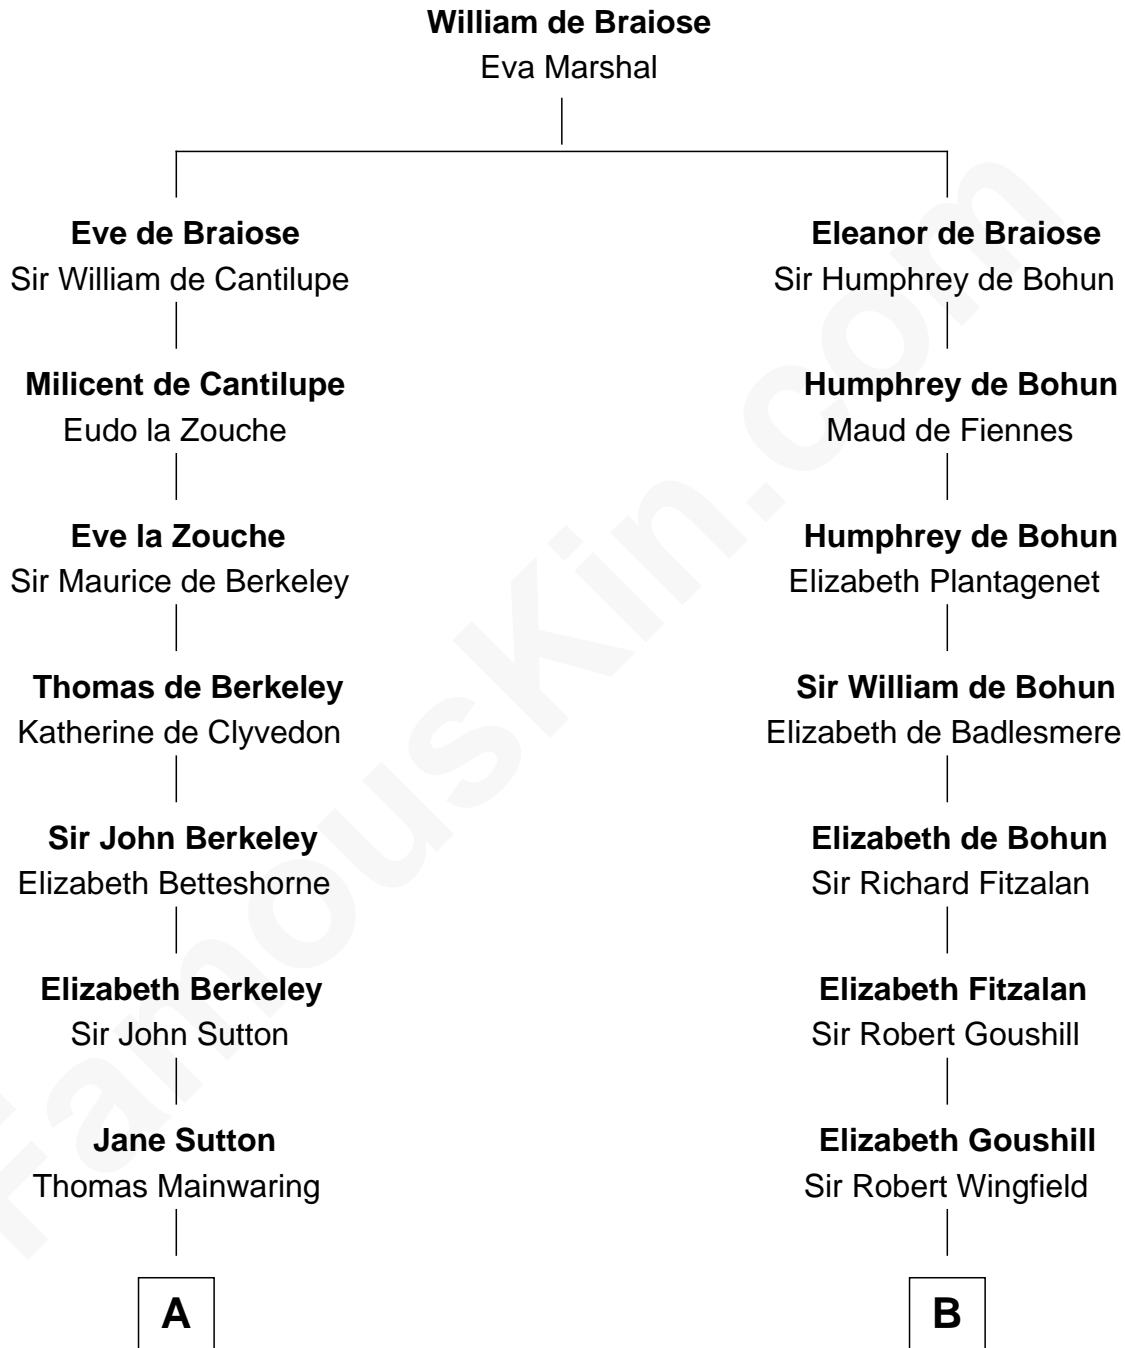

FamousKin.com Relationship Chart of John Adams Morgan

1952 Olympic Sailing Gold Medalist

20th cousin 1 time removed of

J. A. Folger

Founder of Folger Coffee Company

C

Charles F. Tracy

Louisa Kirkland

Frances Louisa Tracy

John Pierpont Morgan

John Pierpont Morgan

Jane Norton Grew

Henry Sturgis Morgan

Catherine Frances Lovering Adams

John Adams Morgan

Olympic Gold Medalist