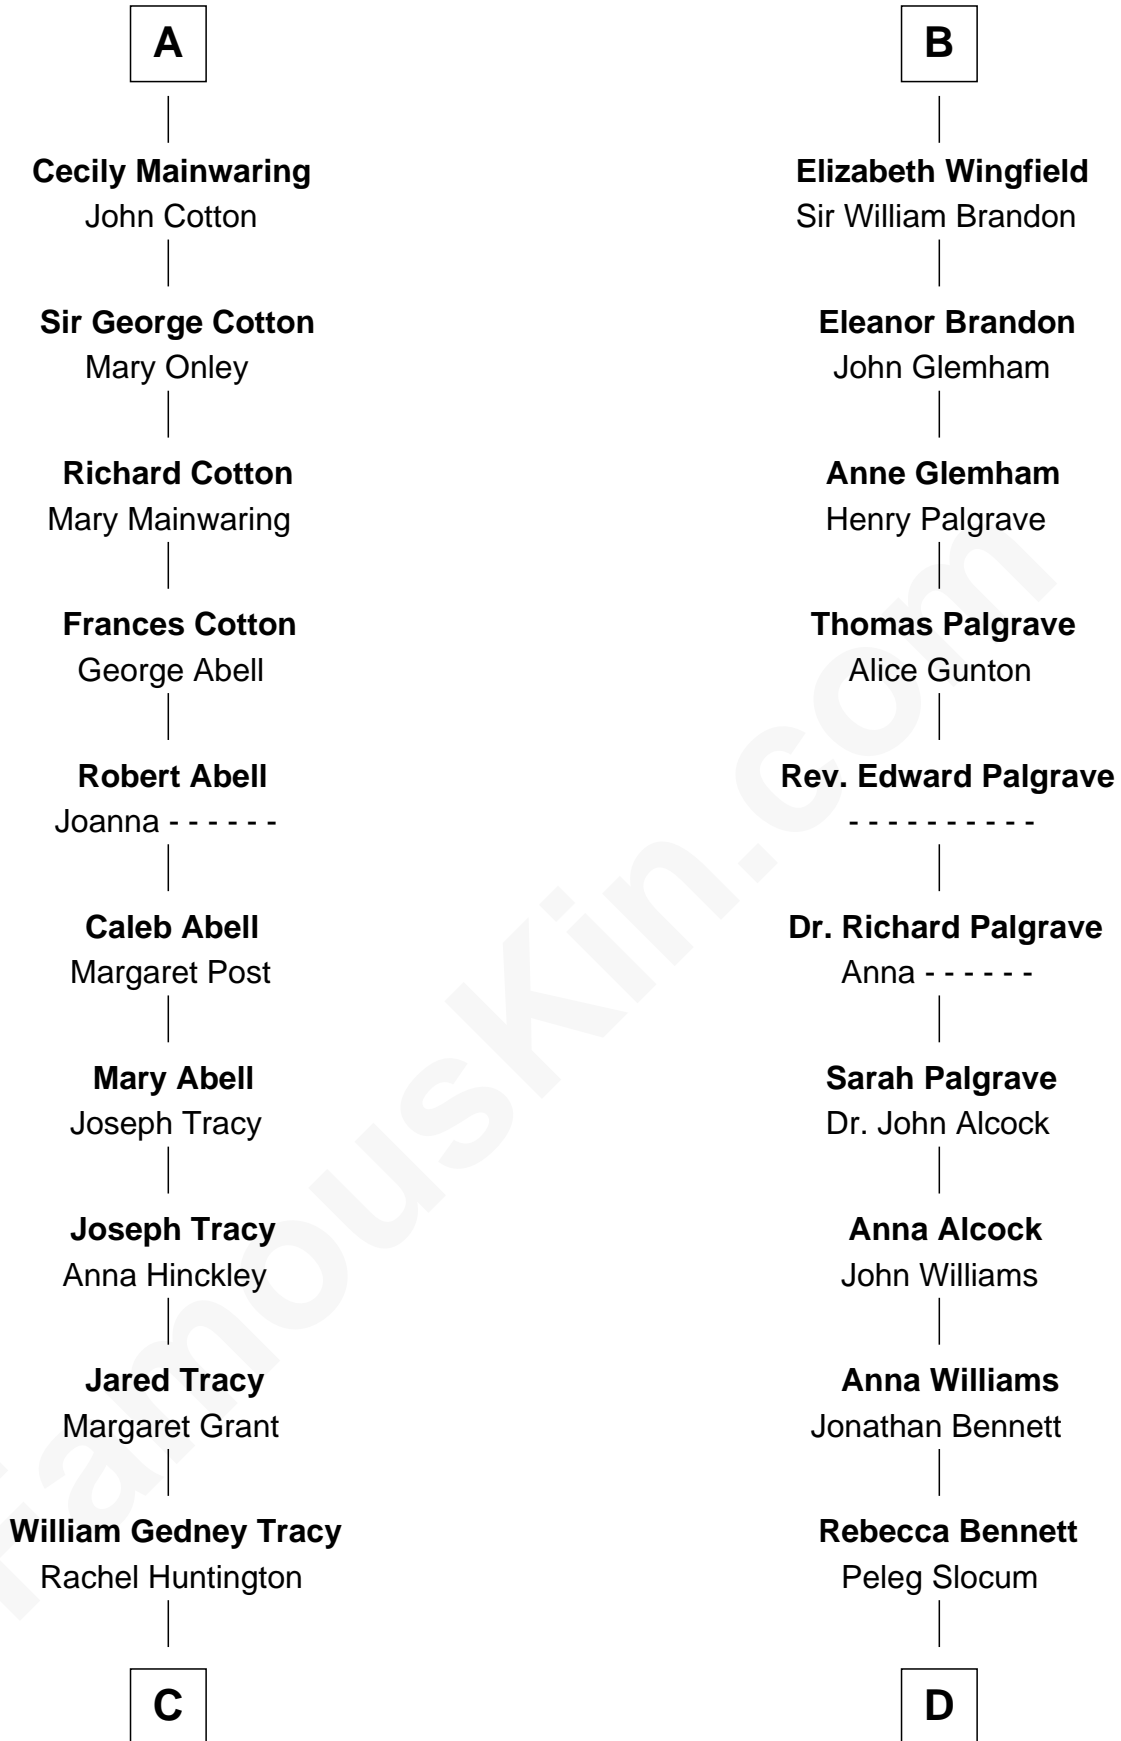

FamousKin.com Relationship Chart of John Adams Morgan

1952 Olympic Sailing Gold Medalist

20th cousin 1 time removed of

J. A. Folger

Founder of Folger Coffee Company

C

Charles F. Tracy

Louisa Kirkland

Frances Louisa Tracy

John Pierpont Morgan

John Pierpont Morgan

Jane Norton Grew

Henry Sturgis Morgan

Catherine Frances Lovering Adams

John Adams Morgan

Olympic Gold Medalist