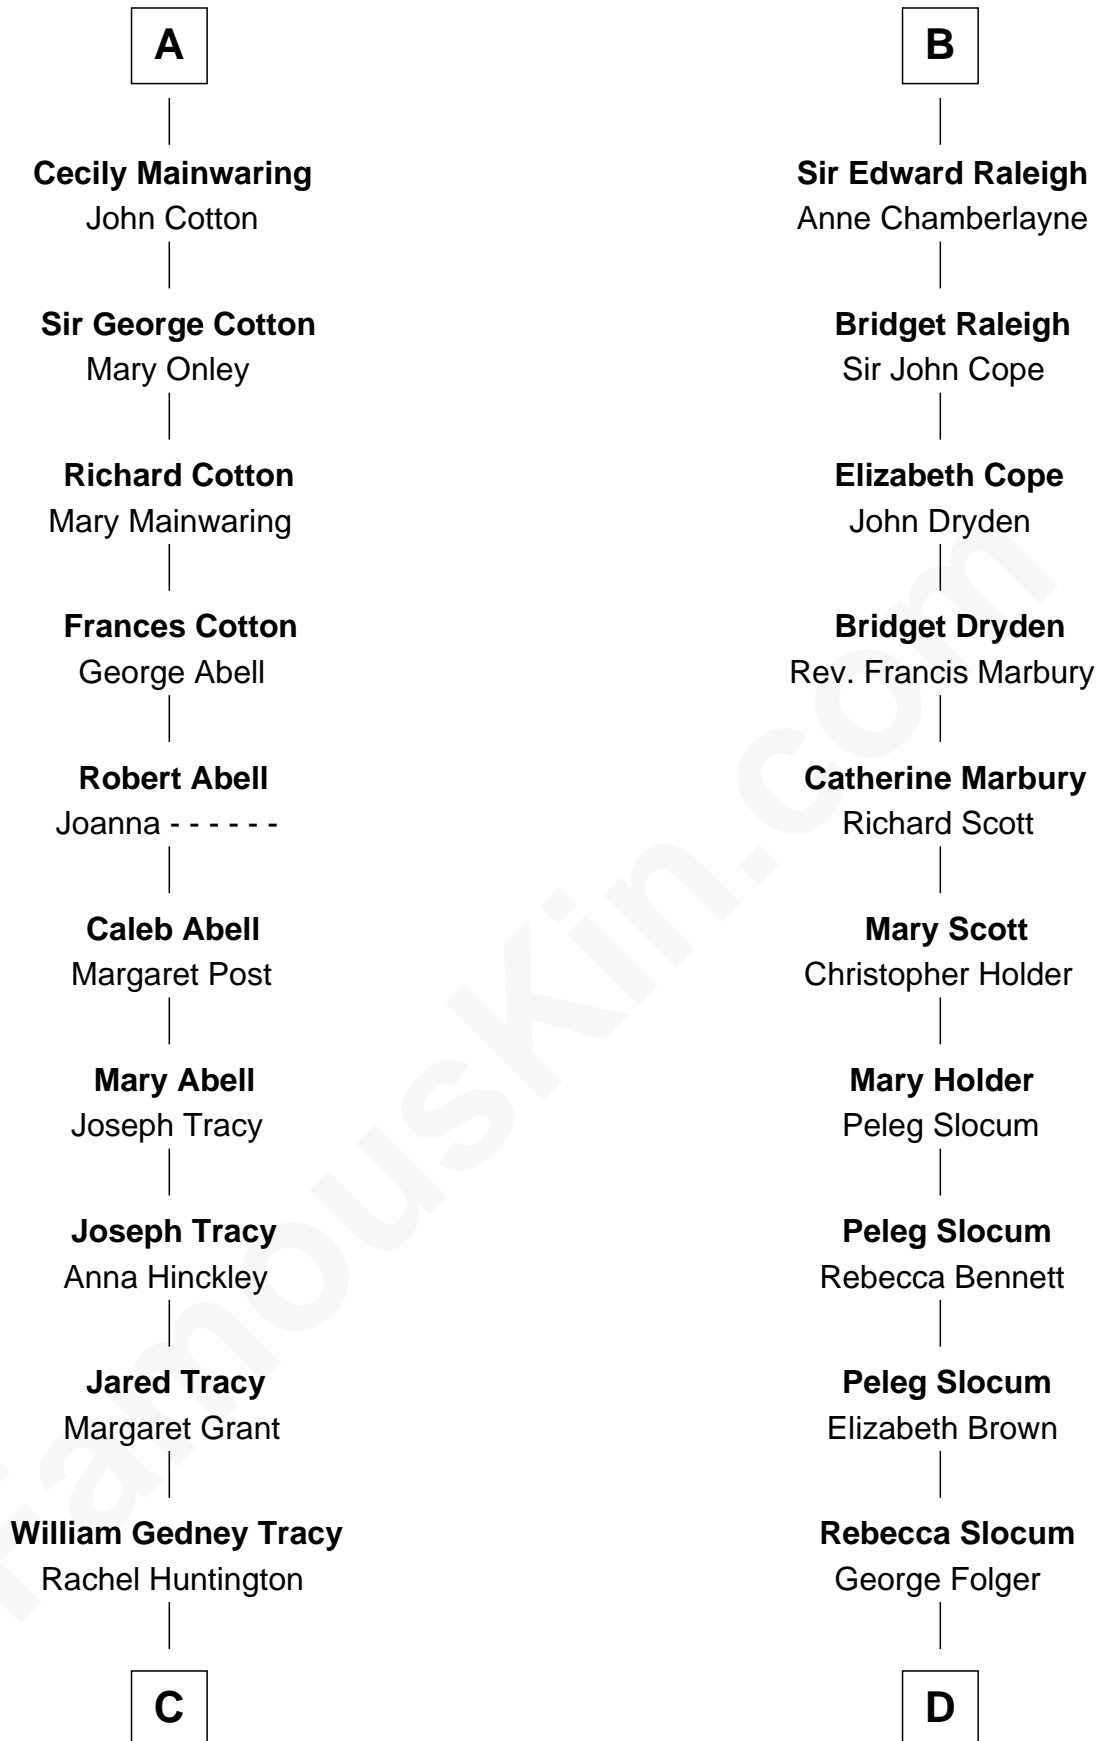

FamousKin.com Relationship Chart of John Adams Morgan

1952 Olympic Sailing Gold Medalist

18th cousin 3 times removed of

J. A. Folger

Founder of Folger Coffee Company

C

Charles F. Tracy

Louisa Kirkland

Frances Louisa Tracy

John Pierpont Morgan

John Pierpont Morgan

Jane Norton Grew

Henry Sturgis Morgan

Catherine Frances Lovering Adams

John Adams Morgan

Olympic Gold Medalist