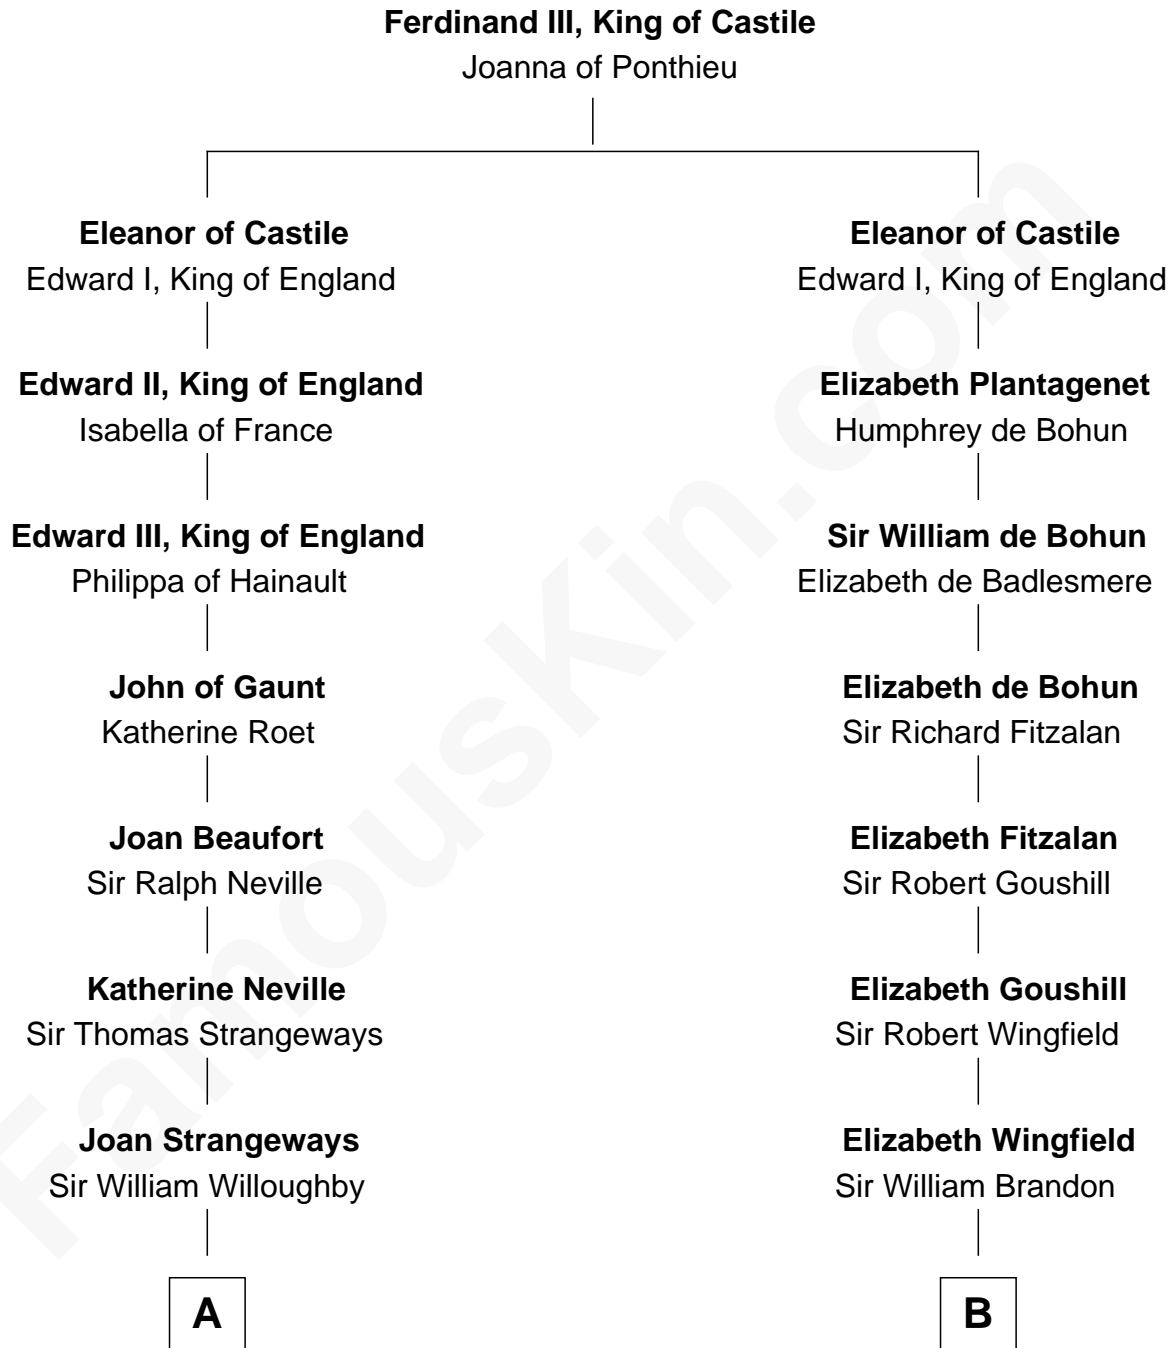

FamousKin.com Relationship Chart of John Adams Morgan

1952 Olympic Sailing Gold Medalist

19th cousin 2 times removed of

J. A. Folger

Founder of Folger Coffee Company

C

Harriet Elizabeth Sears
George Casper Crowninshield

Frances Cadwallader Crowninshield
John Quincy Adams

Charles Francis Adams
Frances Lovering

Catherine Frances Lovering Adams
Henry Sturgis Morgan

John Adams Morgan
Olympic Gold Medalist

D

Rebecca Slocum
George Folger