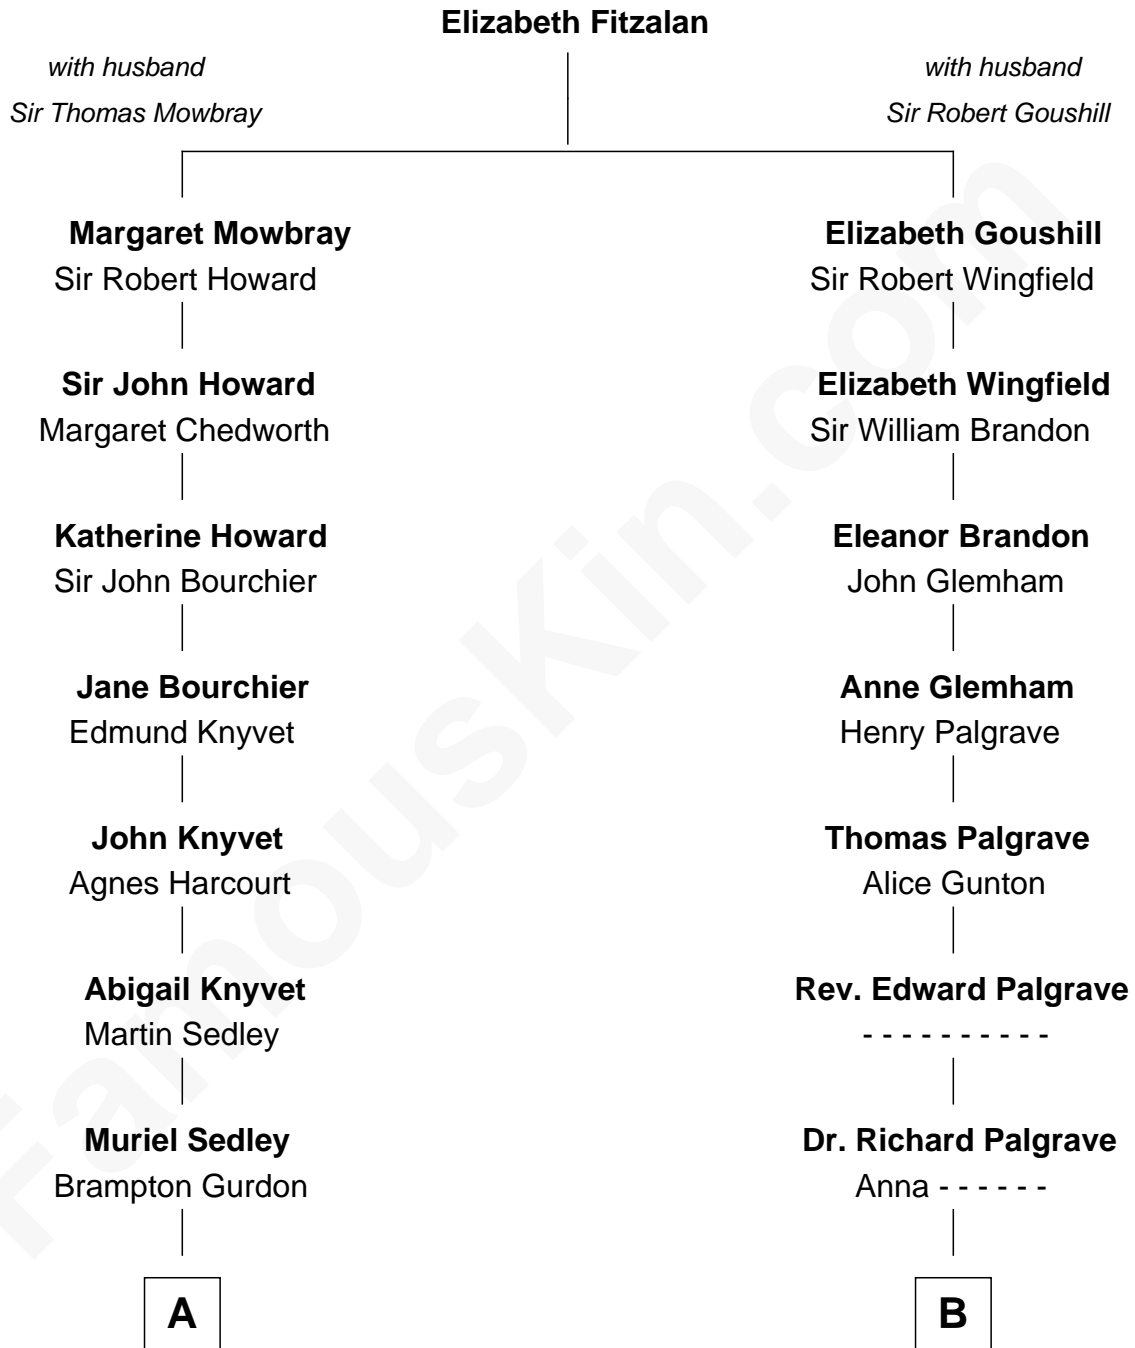

FamousKin.com Relationship Chart of John Adams Morgan

1952 Olympic Sailing Gold Medalist

14th cousin 3 times removed of

J. A. Folger

Founder of Folger Coffee Company

A

Muriel Gurdon
Richard Saltonstall

Nathaniel Saltonstall
Elizabeth Ward

Elizabeth Saltonstall
Rev. Rowland Cotton

Joanna Cotton
Rev. John Brown

Abigail Brown
Edward Brooks

Peter Chardon Brooks
Ann Gorham

Abigail Brown Brooks
Charles Francis Adams

John Quincy Adams
Frances Cadwallader Crowninshield