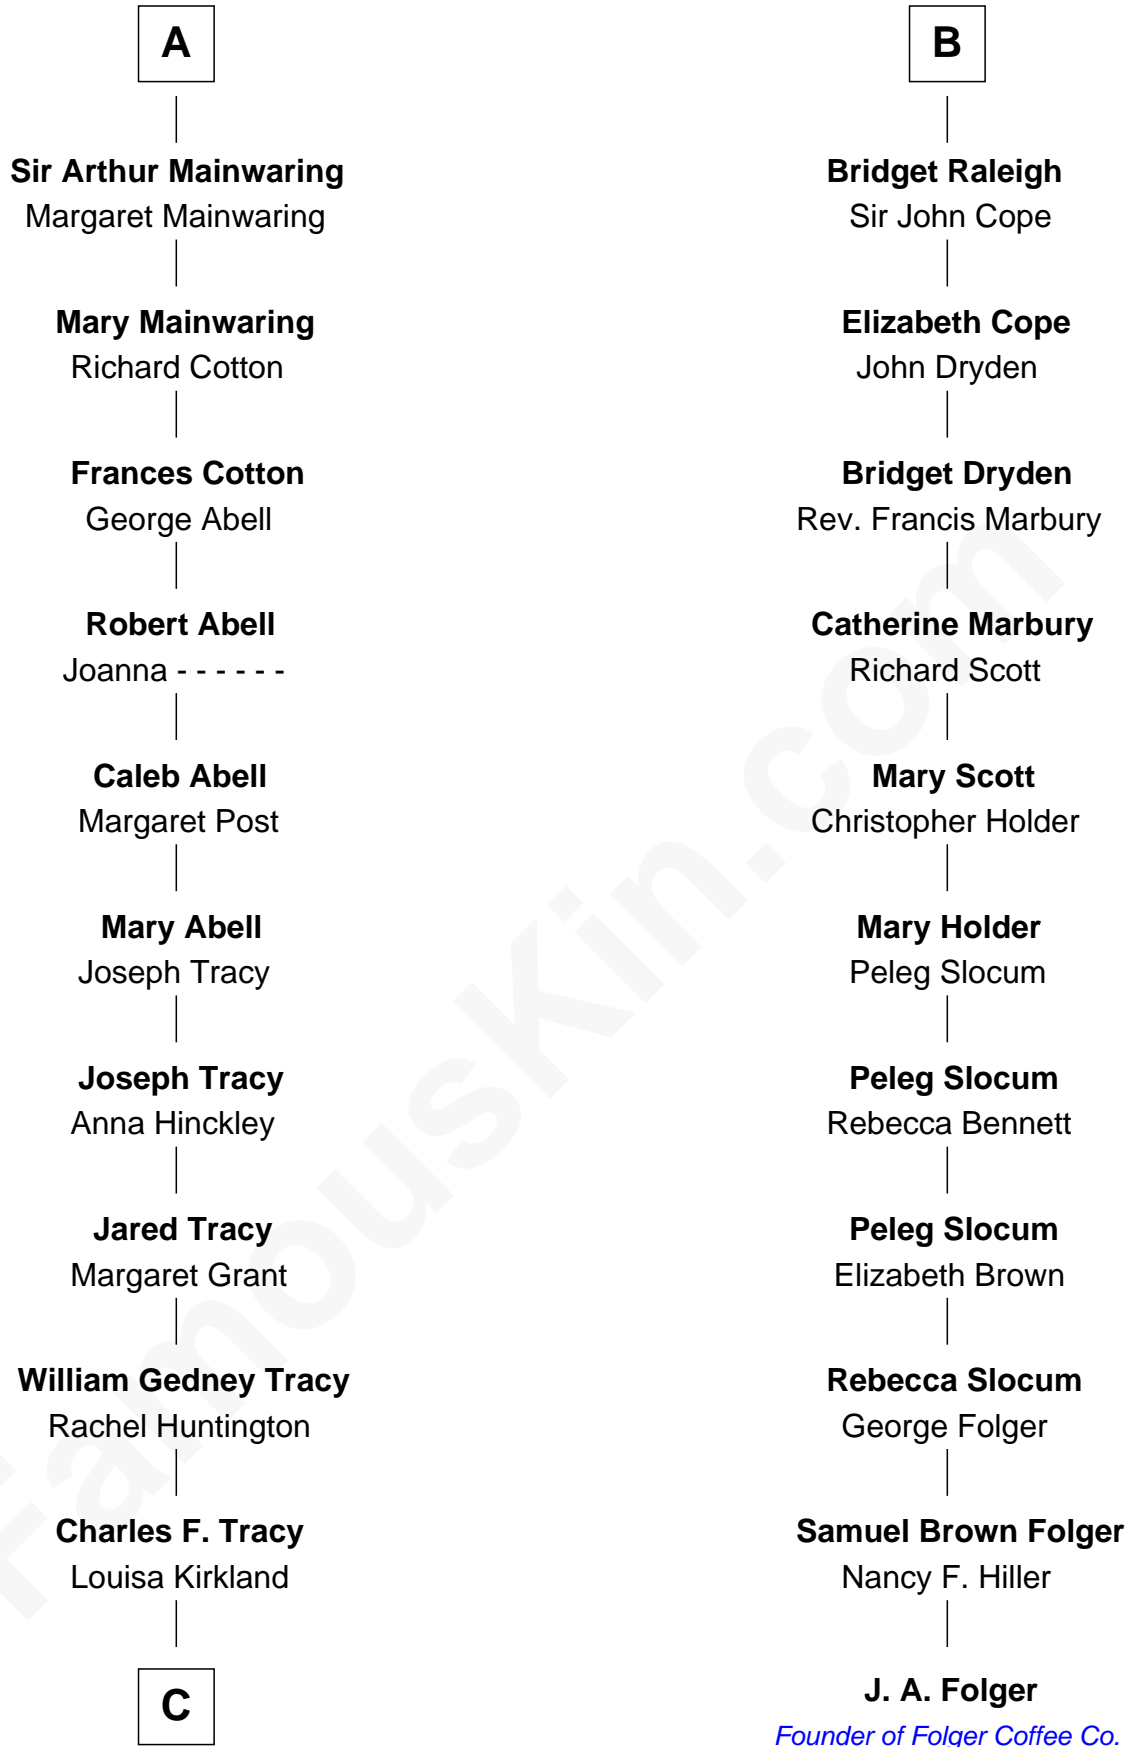

FamousKin.com Relationship Chart of John Adams Morgan

1952 Olympic Sailing Gold Medalist

17th cousin 3 times removed of

J. A. Folger

Founder of Folger Coffee Company

C

—
Frances Louisa Tracy

John Pierpont Morgan

—
John Pierpont Morgan

Jane Norton Grew

—
Henry Sturgis Morgan

Catherine Frances Lovering Adams

—
John Adams Morgan

Olympic Gold Medalist

FamousKin.com