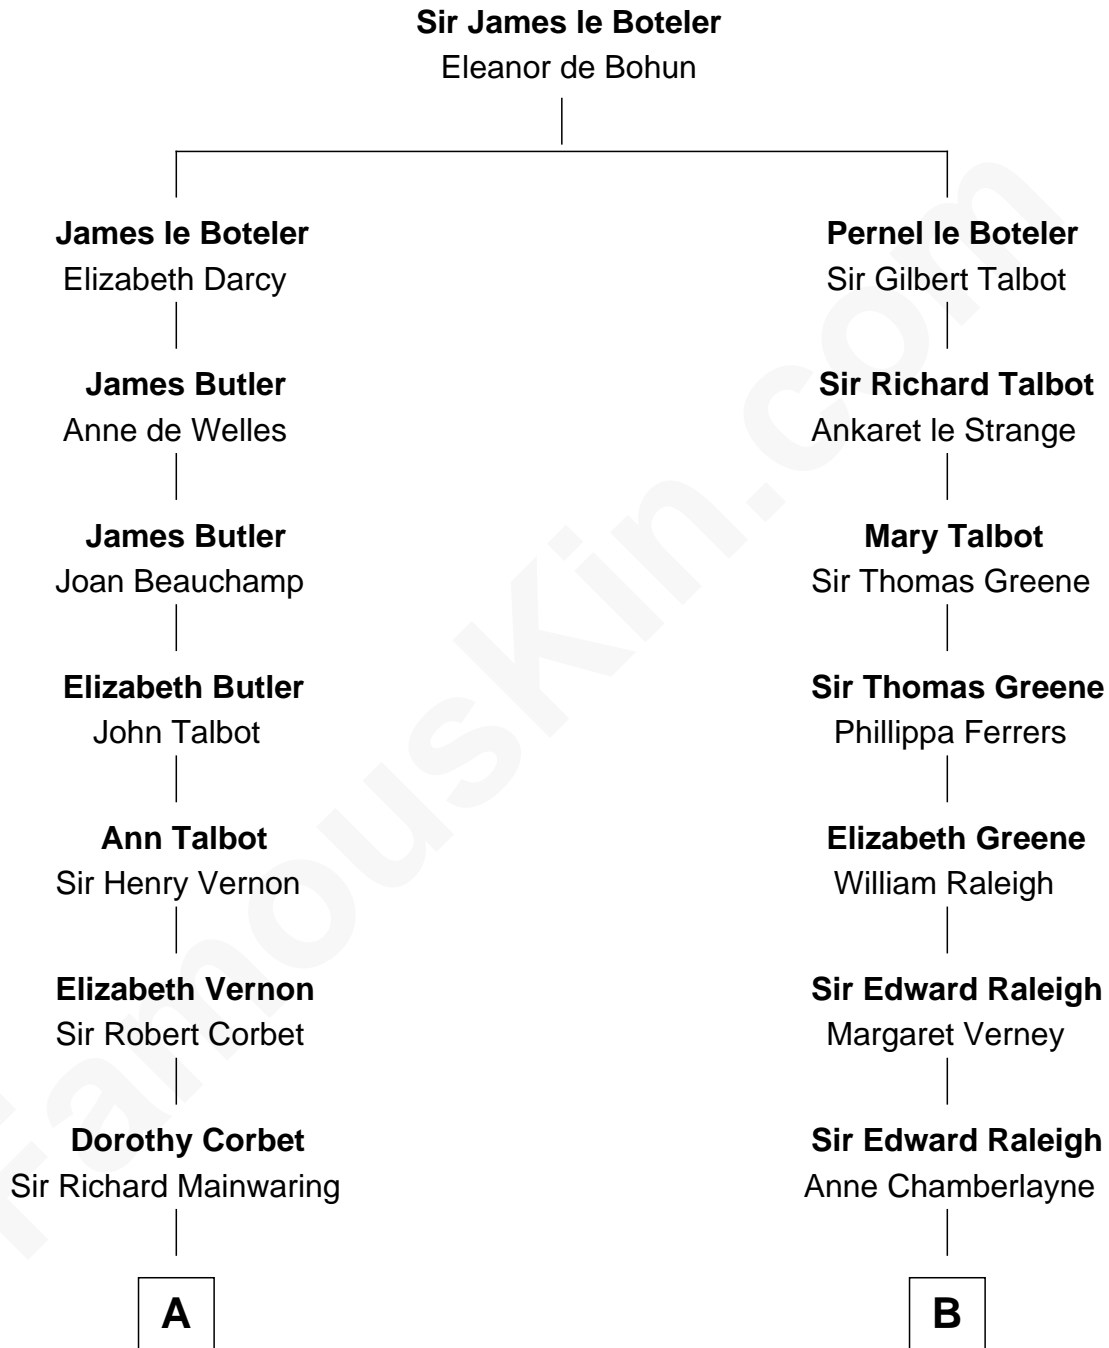

FamousKin.com Relationship Chart of John Adams Morgan

1952 Olympic Sailing Gold Medalist

17th cousin 3 times removed of

J. A. Folger

Founder of Folger Coffee Company

C

—
Frances Louisa Tracy

John Pierpont Morgan

—
John Pierpont Morgan

Jane Norton Grew

—
Henry Sturgis Morgan

Catherine Frances Lovering Adams

—
John Adams Morgan

Olympic Gold Medalist

FamousKin.com