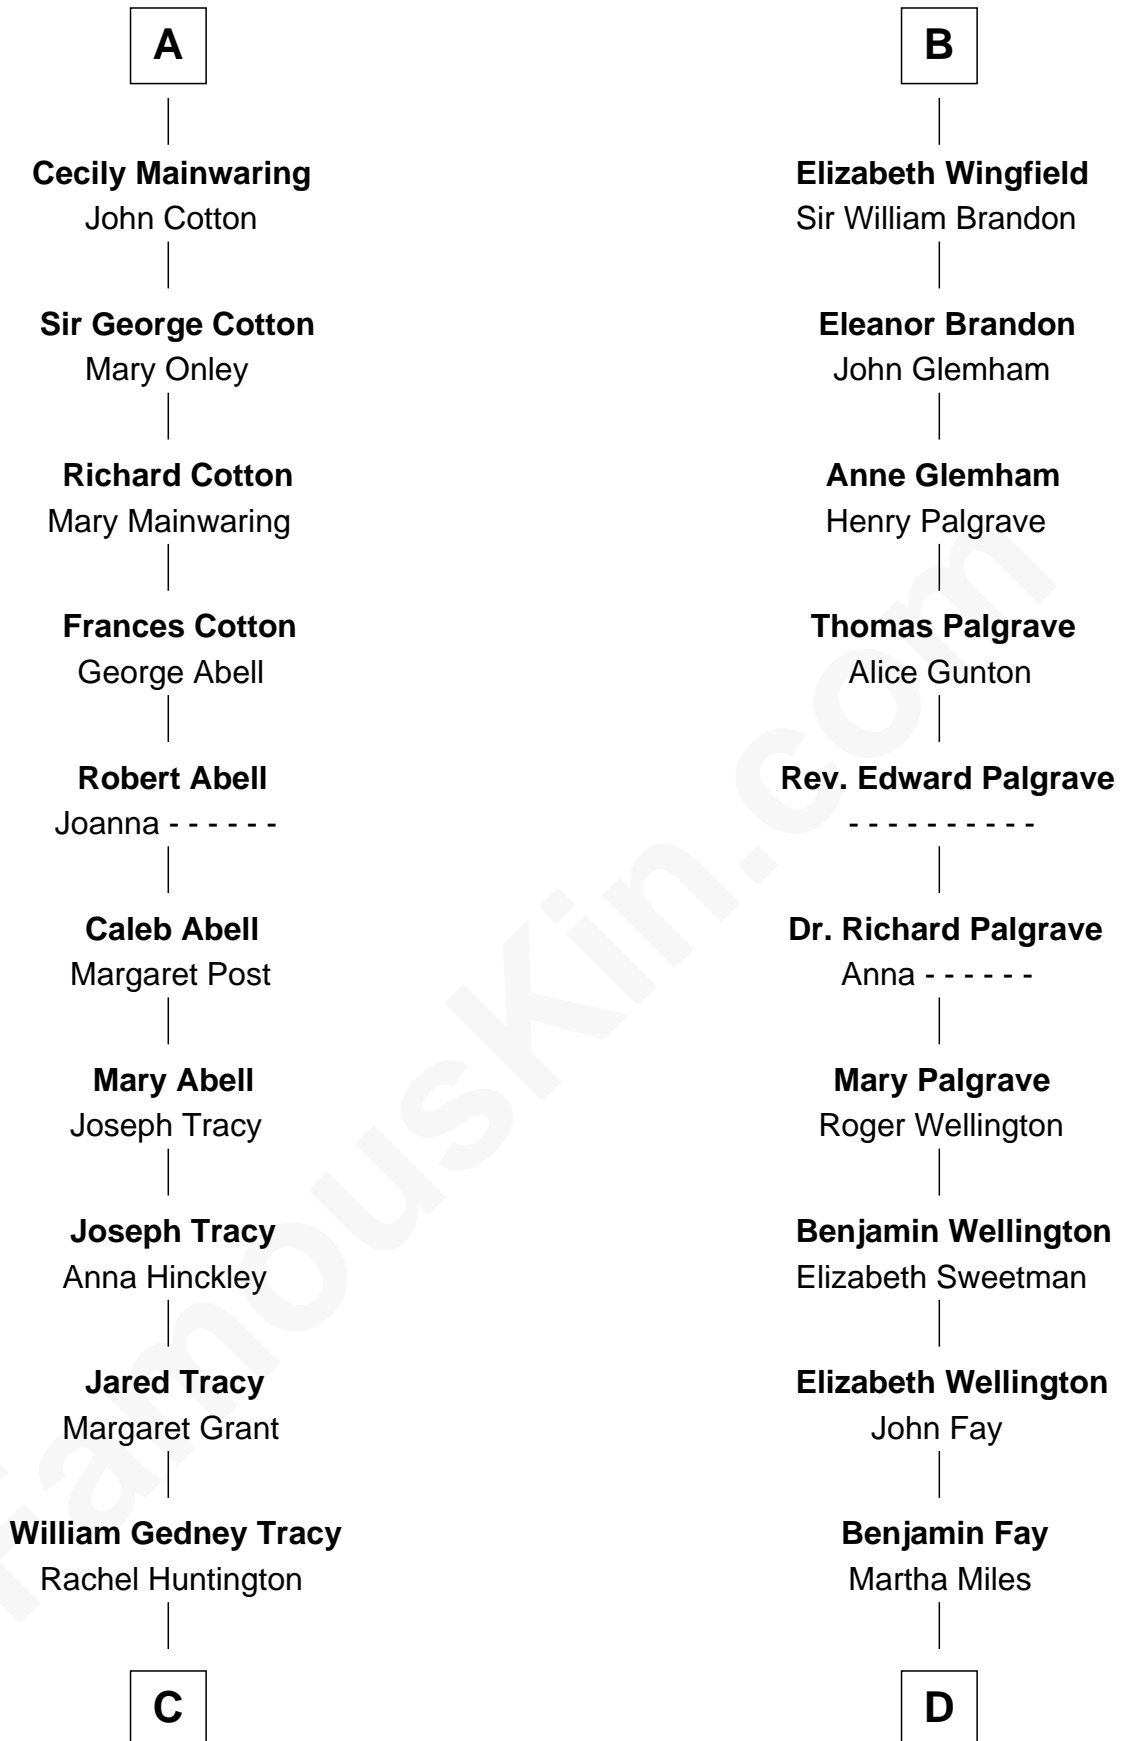

FamousKin.com Relationship Chart of

John Adams Morgan
1952 Olympic Sailing Gold Medalist

18th cousin 3 times removed of

Eli Whitney

Inventor of the Cotton Gin

C

Charles F. Tracy
Louisa Kirkland

Frances Louisa Tracy
John Pierpont Morgan

John Pierpont Morgan
Jane Norton Grew

Henry Sturgis Morgan
Catherine Frances Lovering Adams

John Adams Morgan
Olympic Gold Medalist

D

Elizabeth Fay
Eli Whitney

Eli Whitney
Inventor of the Cotton Gin

FamousKin.com