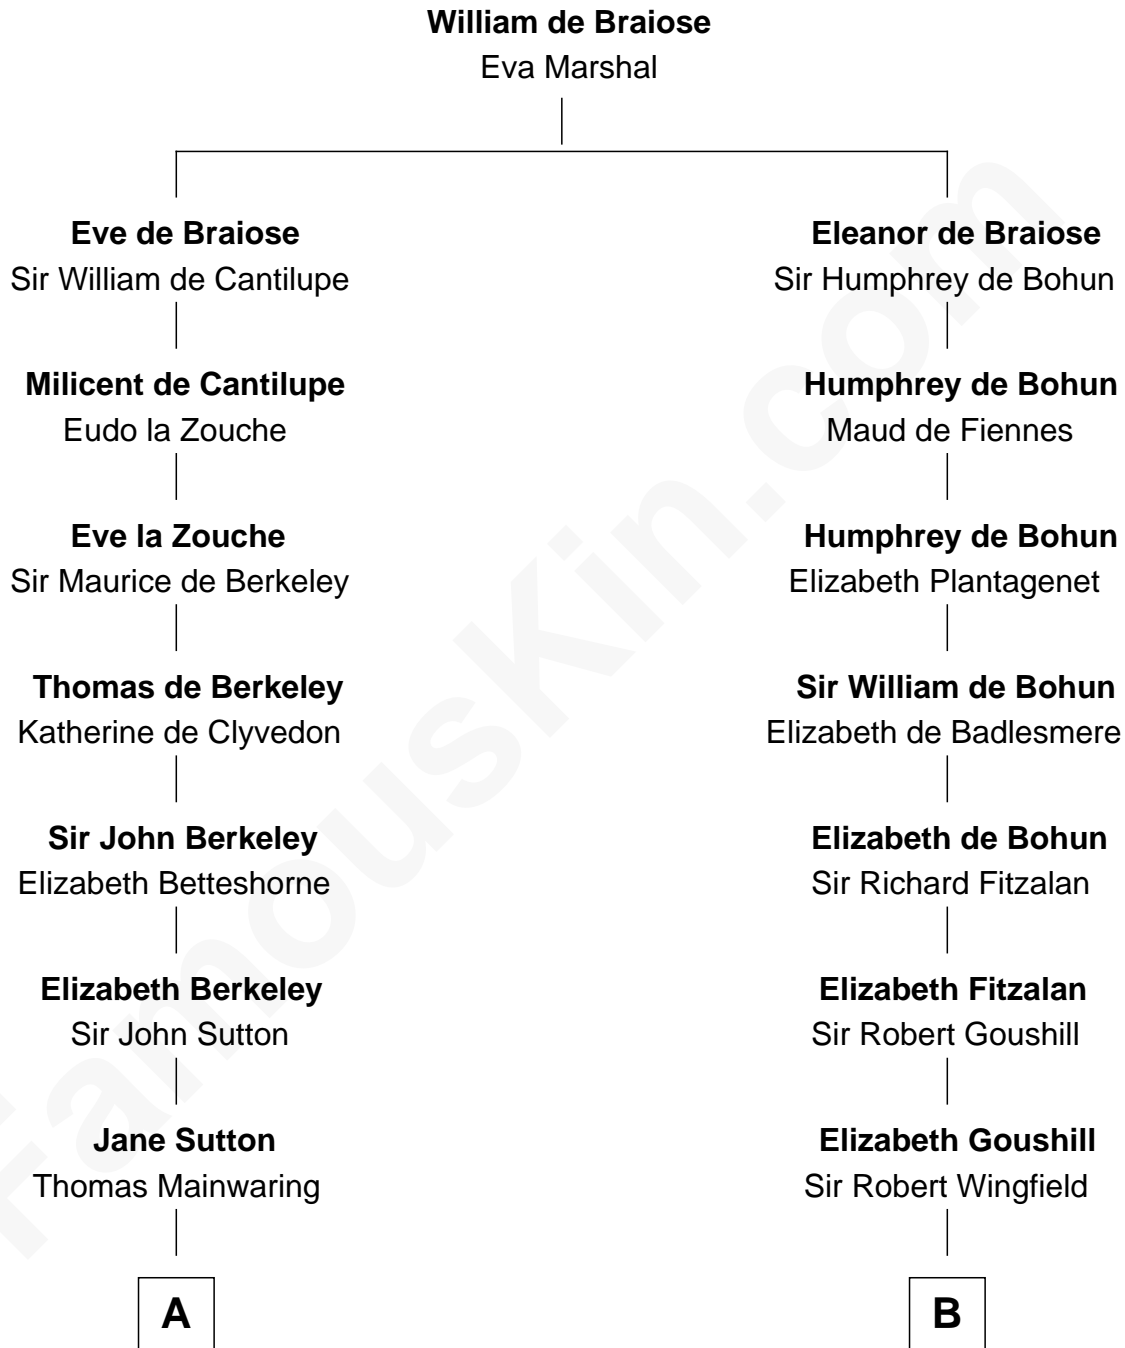

FamousKin.com Relationship Chart of

John Adams Morgan
1952 Olympic Sailing Gold Medalist

18th cousin 3 times removed of

Eli Whitney

Inventor of the Cotton Gin

C

Charles F. Tracy
Louisa Kirkland

Frances Louisa Tracy
John Pierpont Morgan

John Pierpont Morgan
Jane Norton Grew

Henry Sturgis Morgan
Catherine Frances Lovering Adams

John Adams Morgan
Olympic Gold Medalist

D

Elizabeth Fay
Eli Whitney

Eli Whitney
Inventor of the Cotton Gin

FamousKin.com