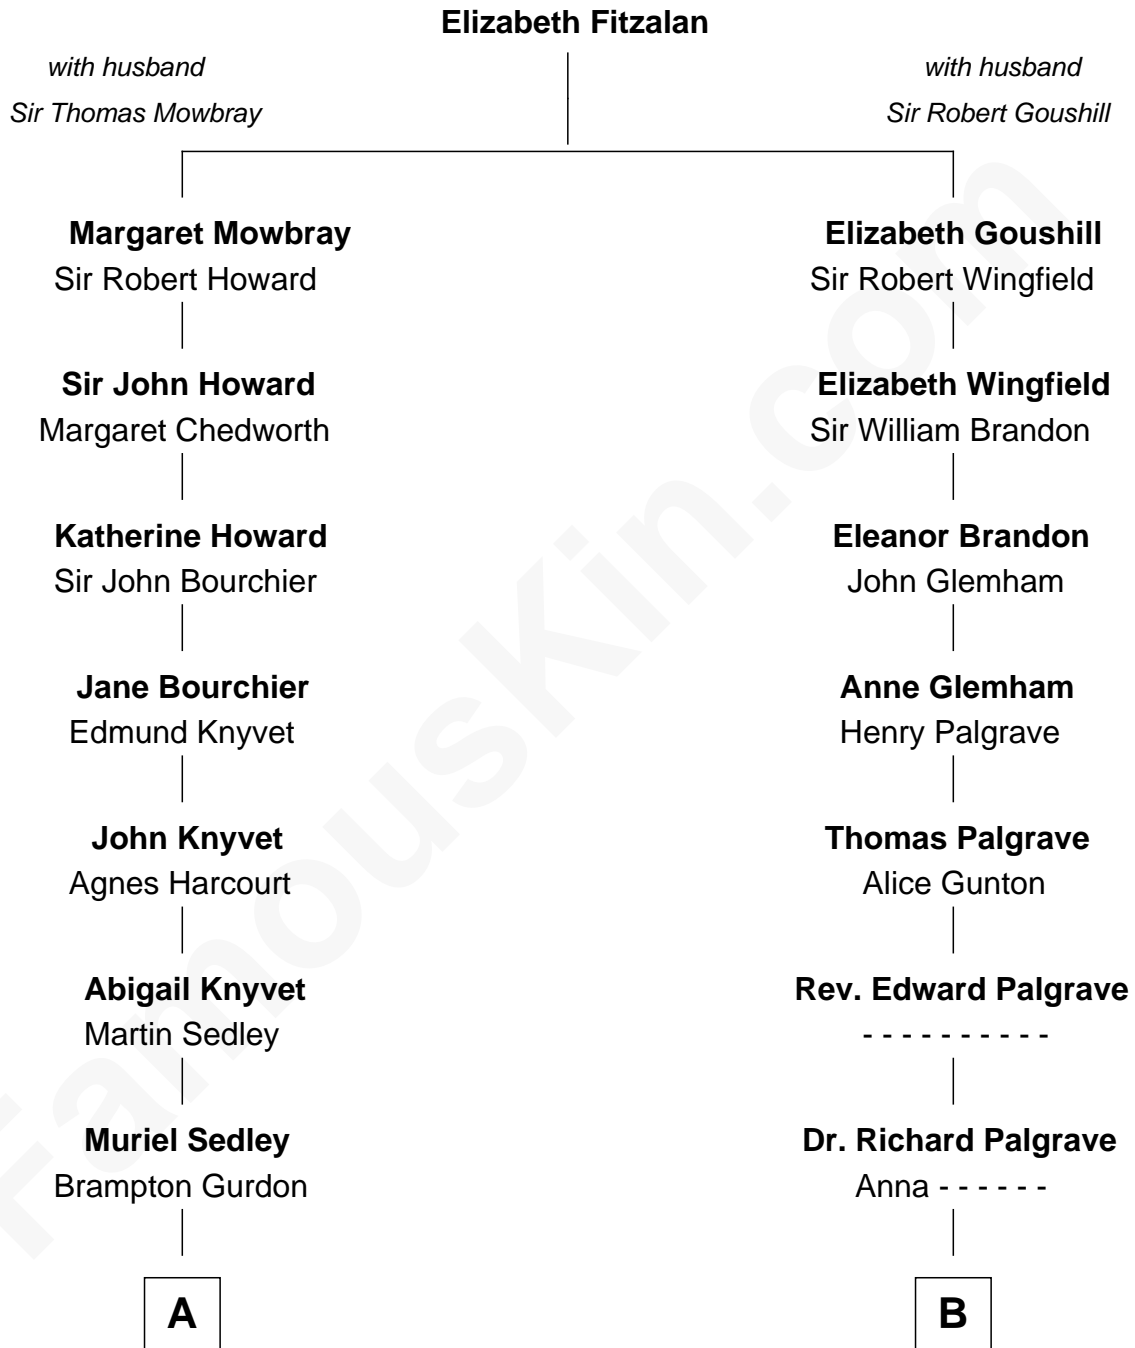

FamousKin.com

Relationship Chart of

John Adams Morgan

1952 Olympic Sailing Gold Medalist

12th cousin 5 times removed of

Eli Whitney

Inventor of the Cotton Gin

A