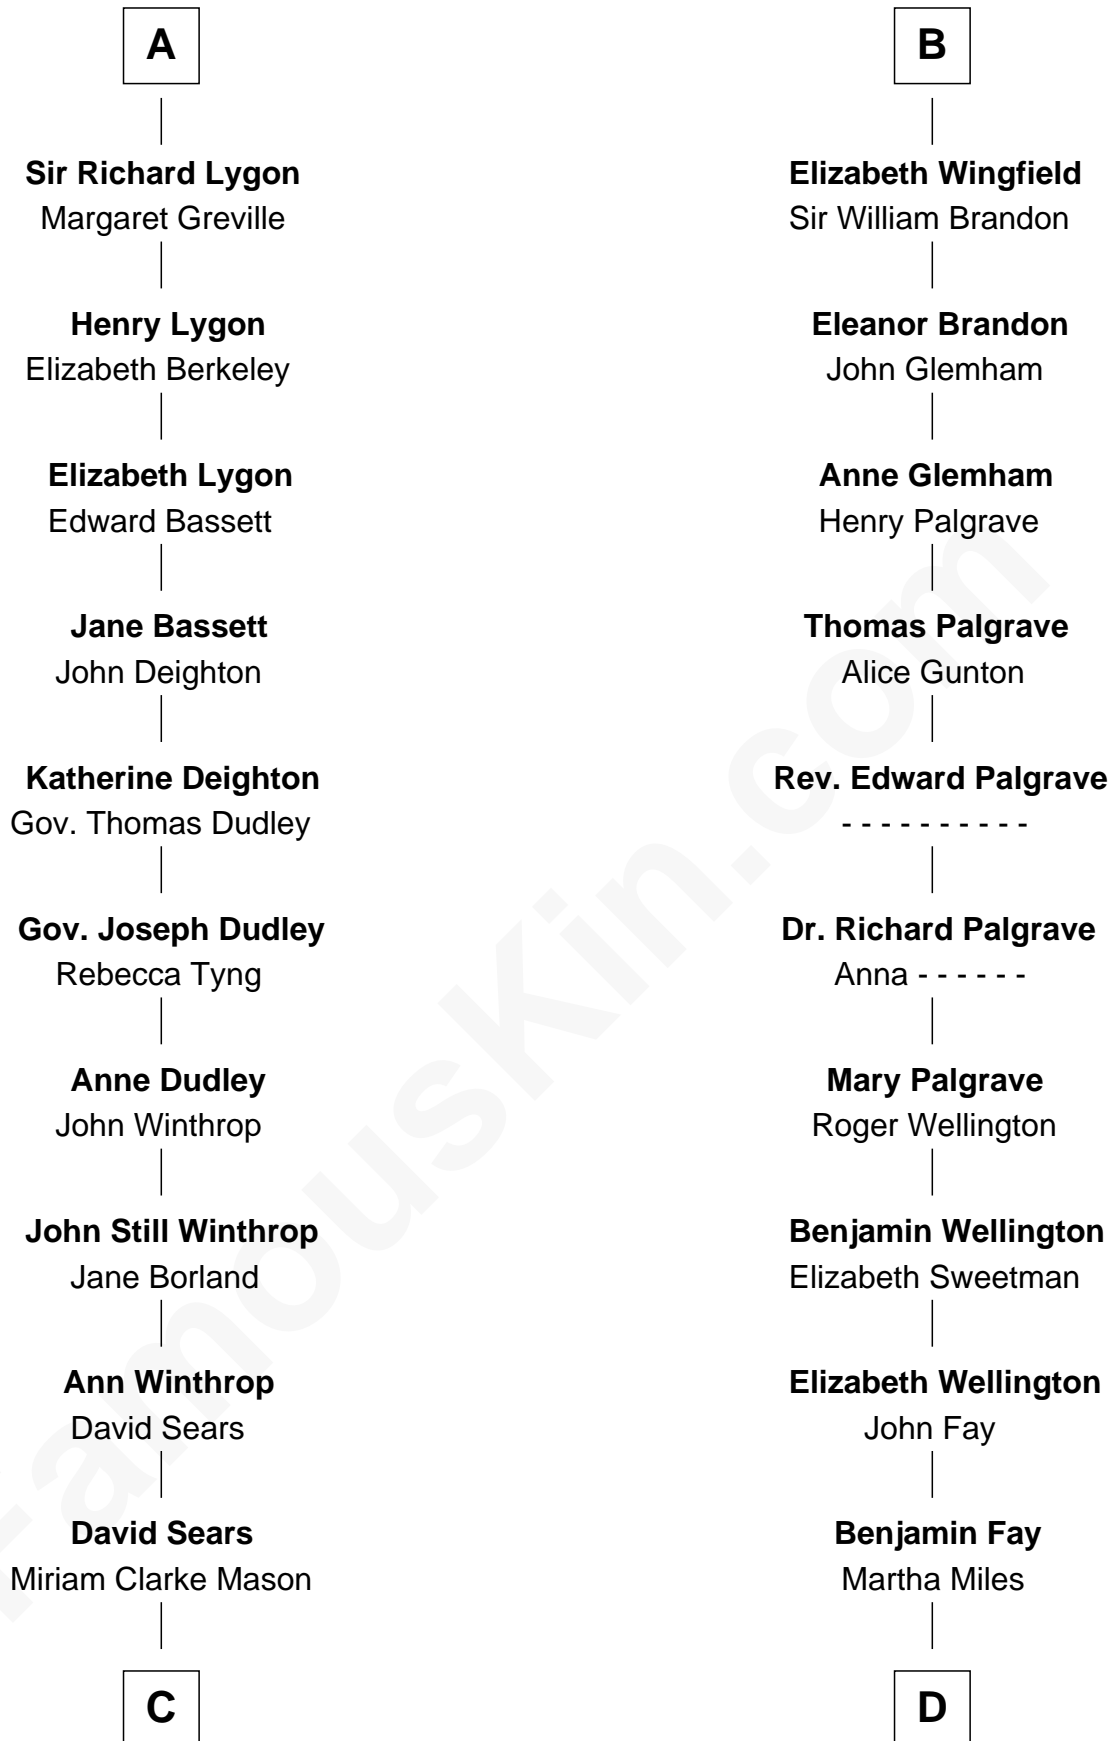

FamousKin.com Relationship Chart of

John Adams Morgan
1952 Olympic Sailing Gold Medalist

18th cousin 3 times removed of

Eli Whitney

Inventor of the Cotton Gin

Sir William de Beauchamp

Isabel Mauduit

Sir Walter de Beauchamp

Alice de Tony

Giles de Beauchamp

Catherine de Bures

John de Beauchamp

Elizabeth - - - - -

Sir William de Beauchamp

Catherine de Ufflete

John de Beauchamp

Isabella de Beauchamp

Sir Patrick de Chaworth

Maud de Chaworth

Henry Plantagenet

Eleanor Plantagenet

Richard Fitzalan

Sir Richard Fitzalan

Elizabeth de Bohun

Elizabeth Fitzalan

Sir Robert Goushill

Elizabeth Goushill

Sir Robert Wingfield

B

C

Harriet Elizabeth Sears
George Casper Crowninshield

Frances Cadwallader Crowninshield
John Quincy Adams