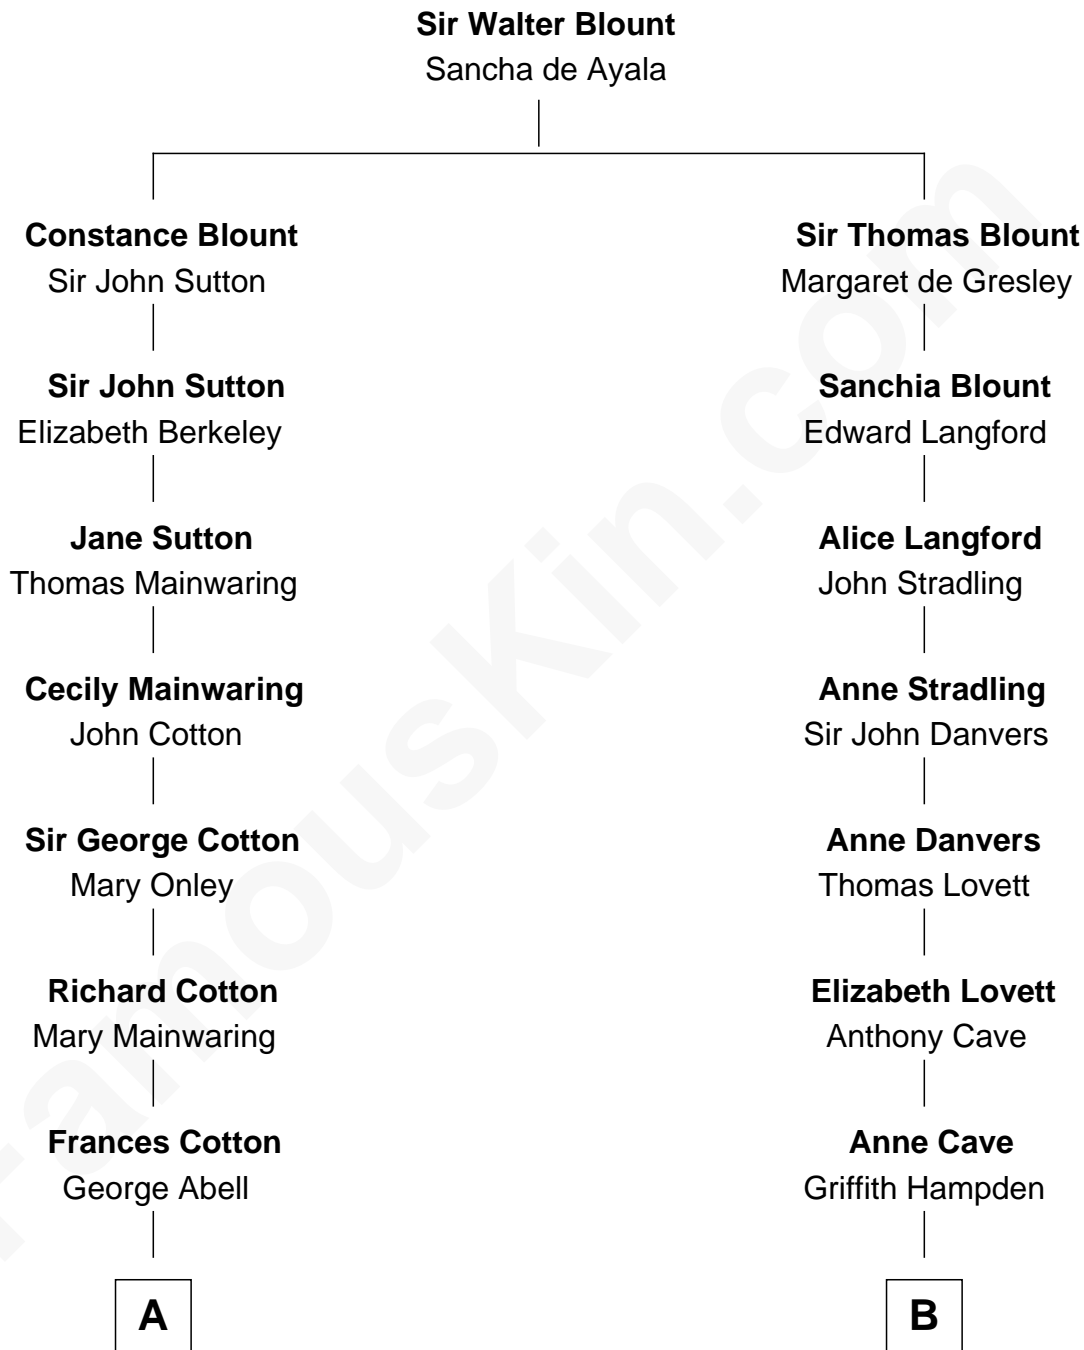

FamousKin.com Relationship Chart of John Adams Morgan

1952 Olympic Sailing Gold Medalist

17th cousin 4 times removed of

Cara Delevingne

Fashion Model and Movie Actress

C

Armyne Evelyne Gordon

Sir Lionel Lawson Faudel-Phillips

Anne Margaret Faudel-Phillips

John Vincent Sheffield

Jane Armyne Sheffield

Sir Jocelyn Edward Greville Stevens

Pandora Anne Stevens

Charles Hamar Delevingne

Cara Delevingne

Model and Actress