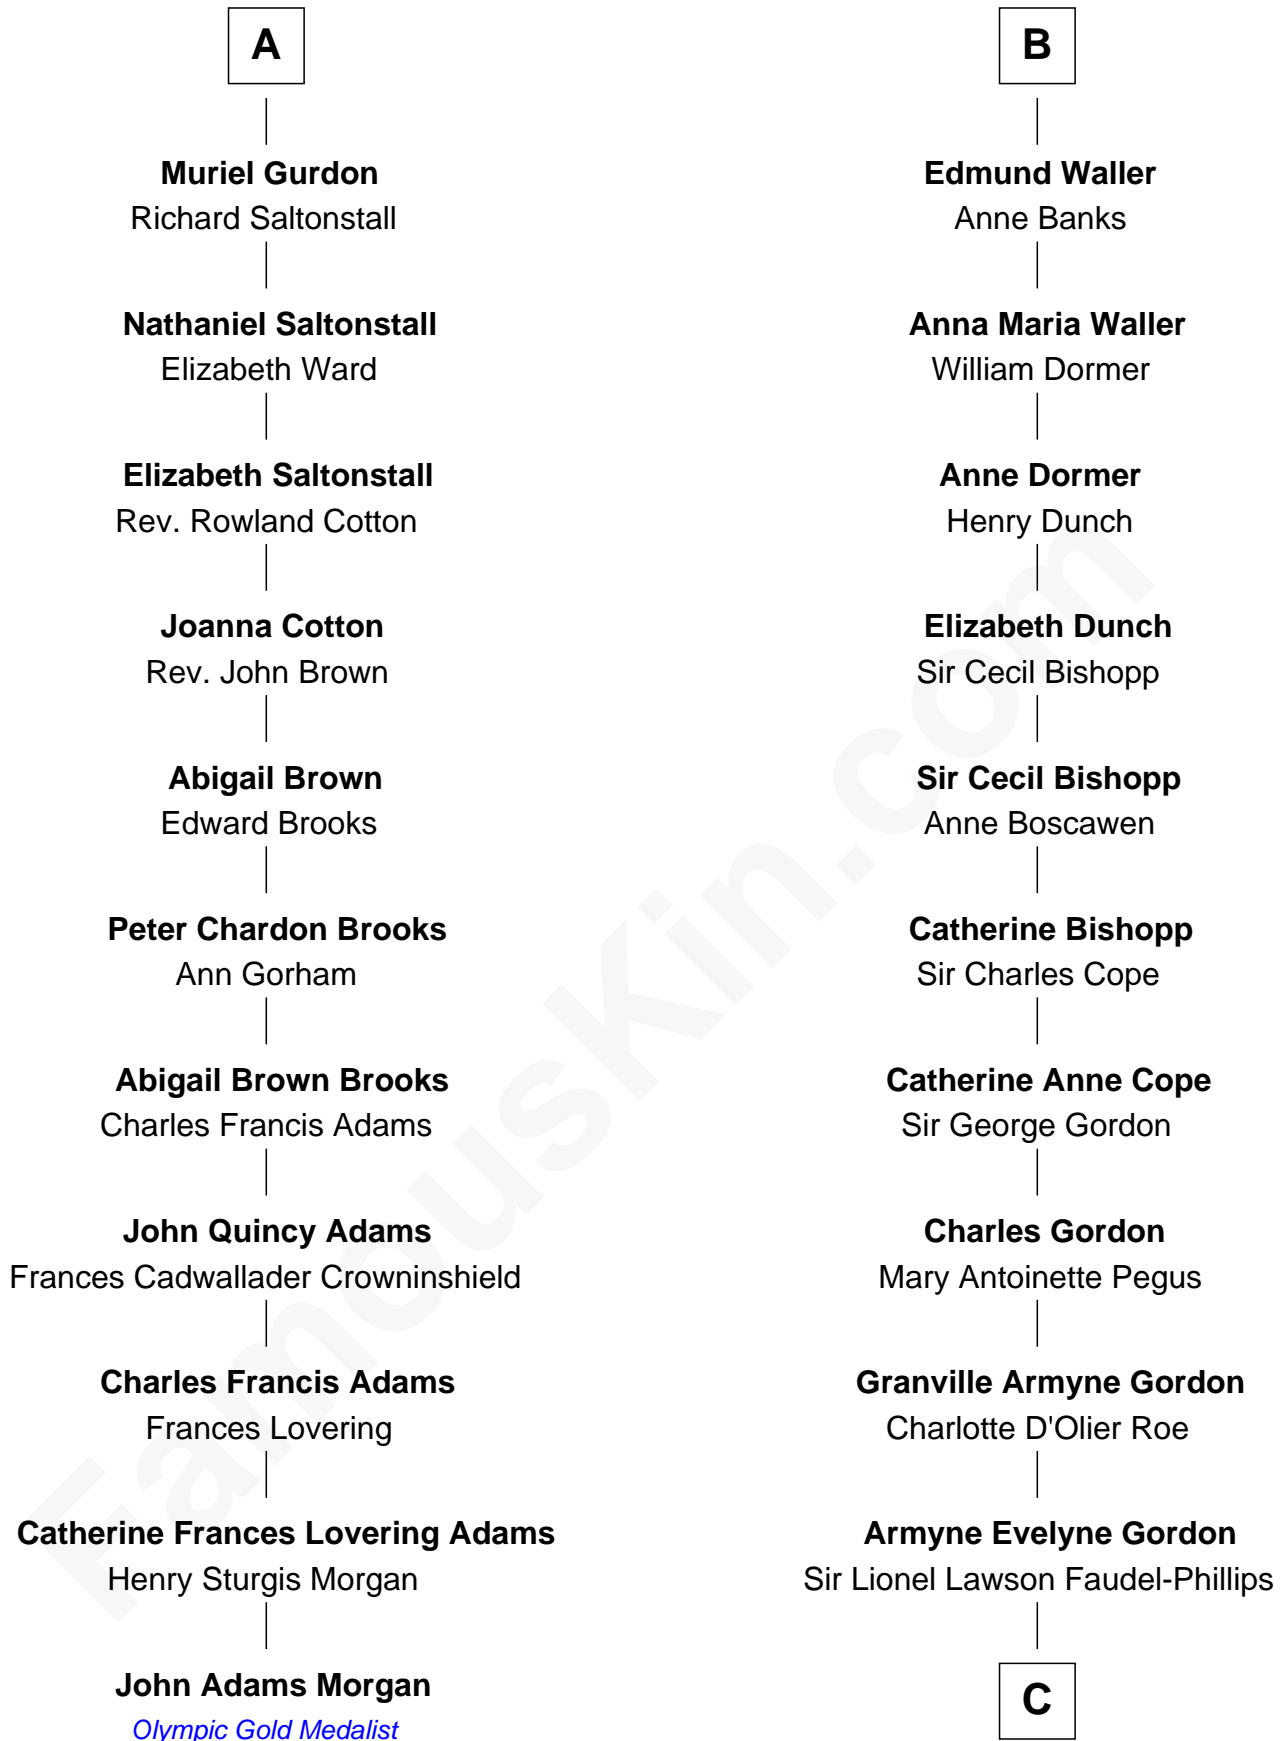

FamousKin.com Relationship Chart of John Adams Morgan

1952 Olympic Sailing Gold Medalist

17th cousin 3 times removed of

Cara Delevingne

Fashion Model and Movie Actress

C

Anne Margaret Faudel-Phillips

John Vincent Sheffield

Jane Armyne Sheffield

Sir Jocelyn Edward Greville Stevens

Pandora Anne Stevens

Charles Hamar Delevingne

Cara Delevingne

Model and Actress