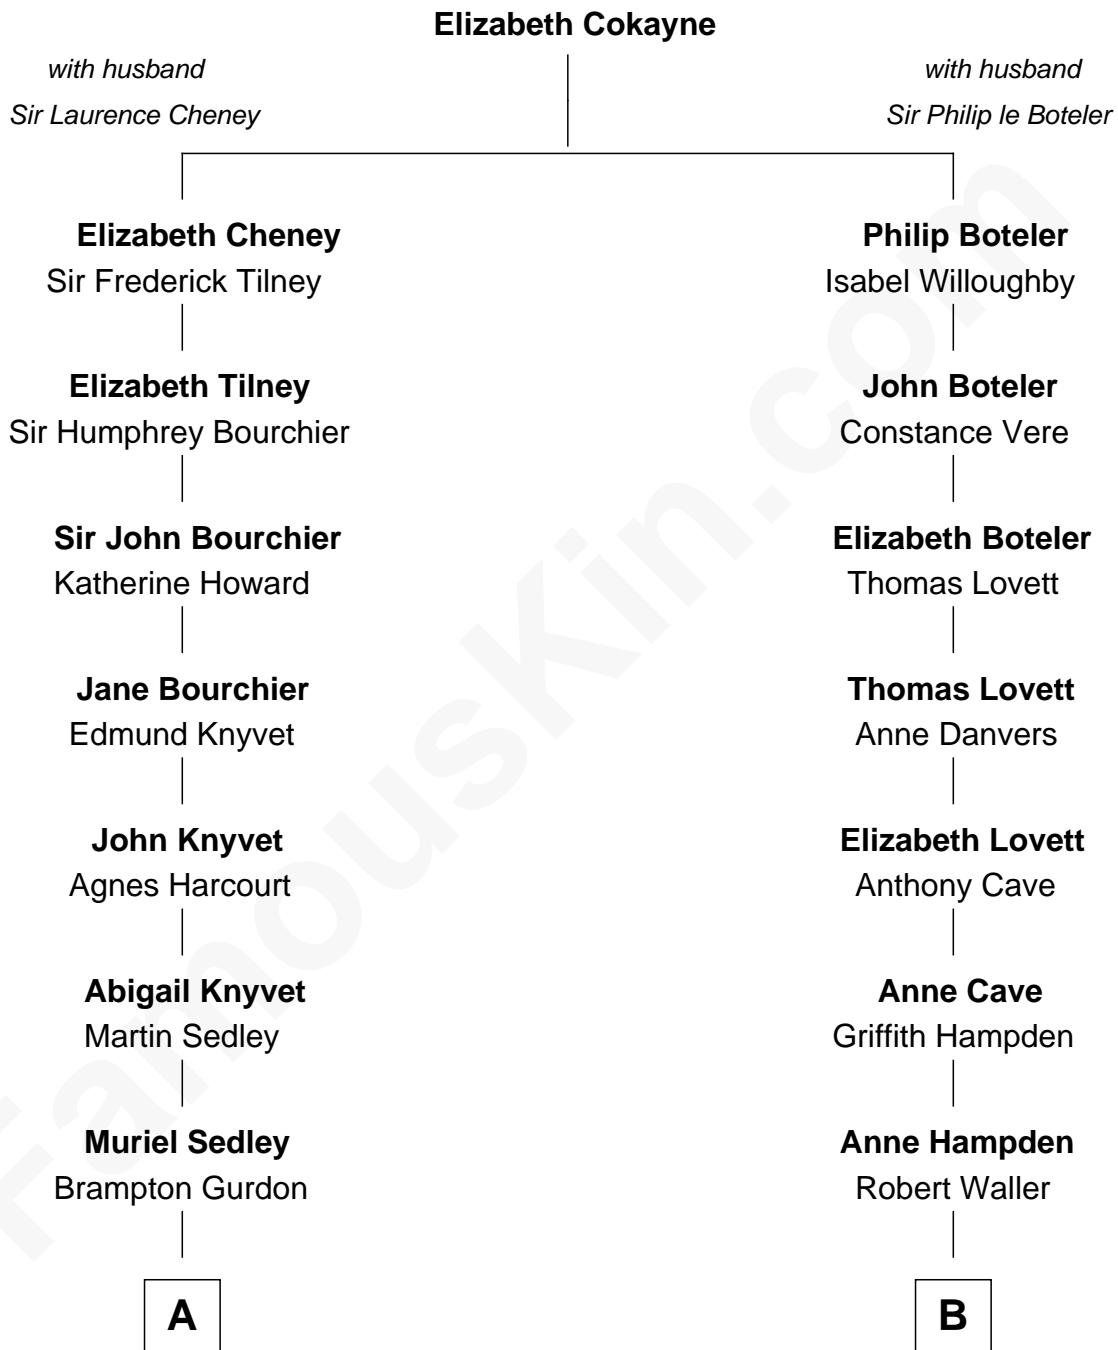

FamousKin.com Relationship Chart of John Adams Morgan

1952 Olympic Sailing Gold Medalist

17th cousin 3 times removed of

Cara Delevingne

Fashion Model and Movie Actress

C

Anne Margaret Faudel-Phillips

John Vincent Sheffield

Jane Armyne Sheffield

Sir Jocelyn Edward Greville Stevens

Pandora Anne Stevens

Charles Hamar Delevingne

Cara Delevingne

Model and Actress