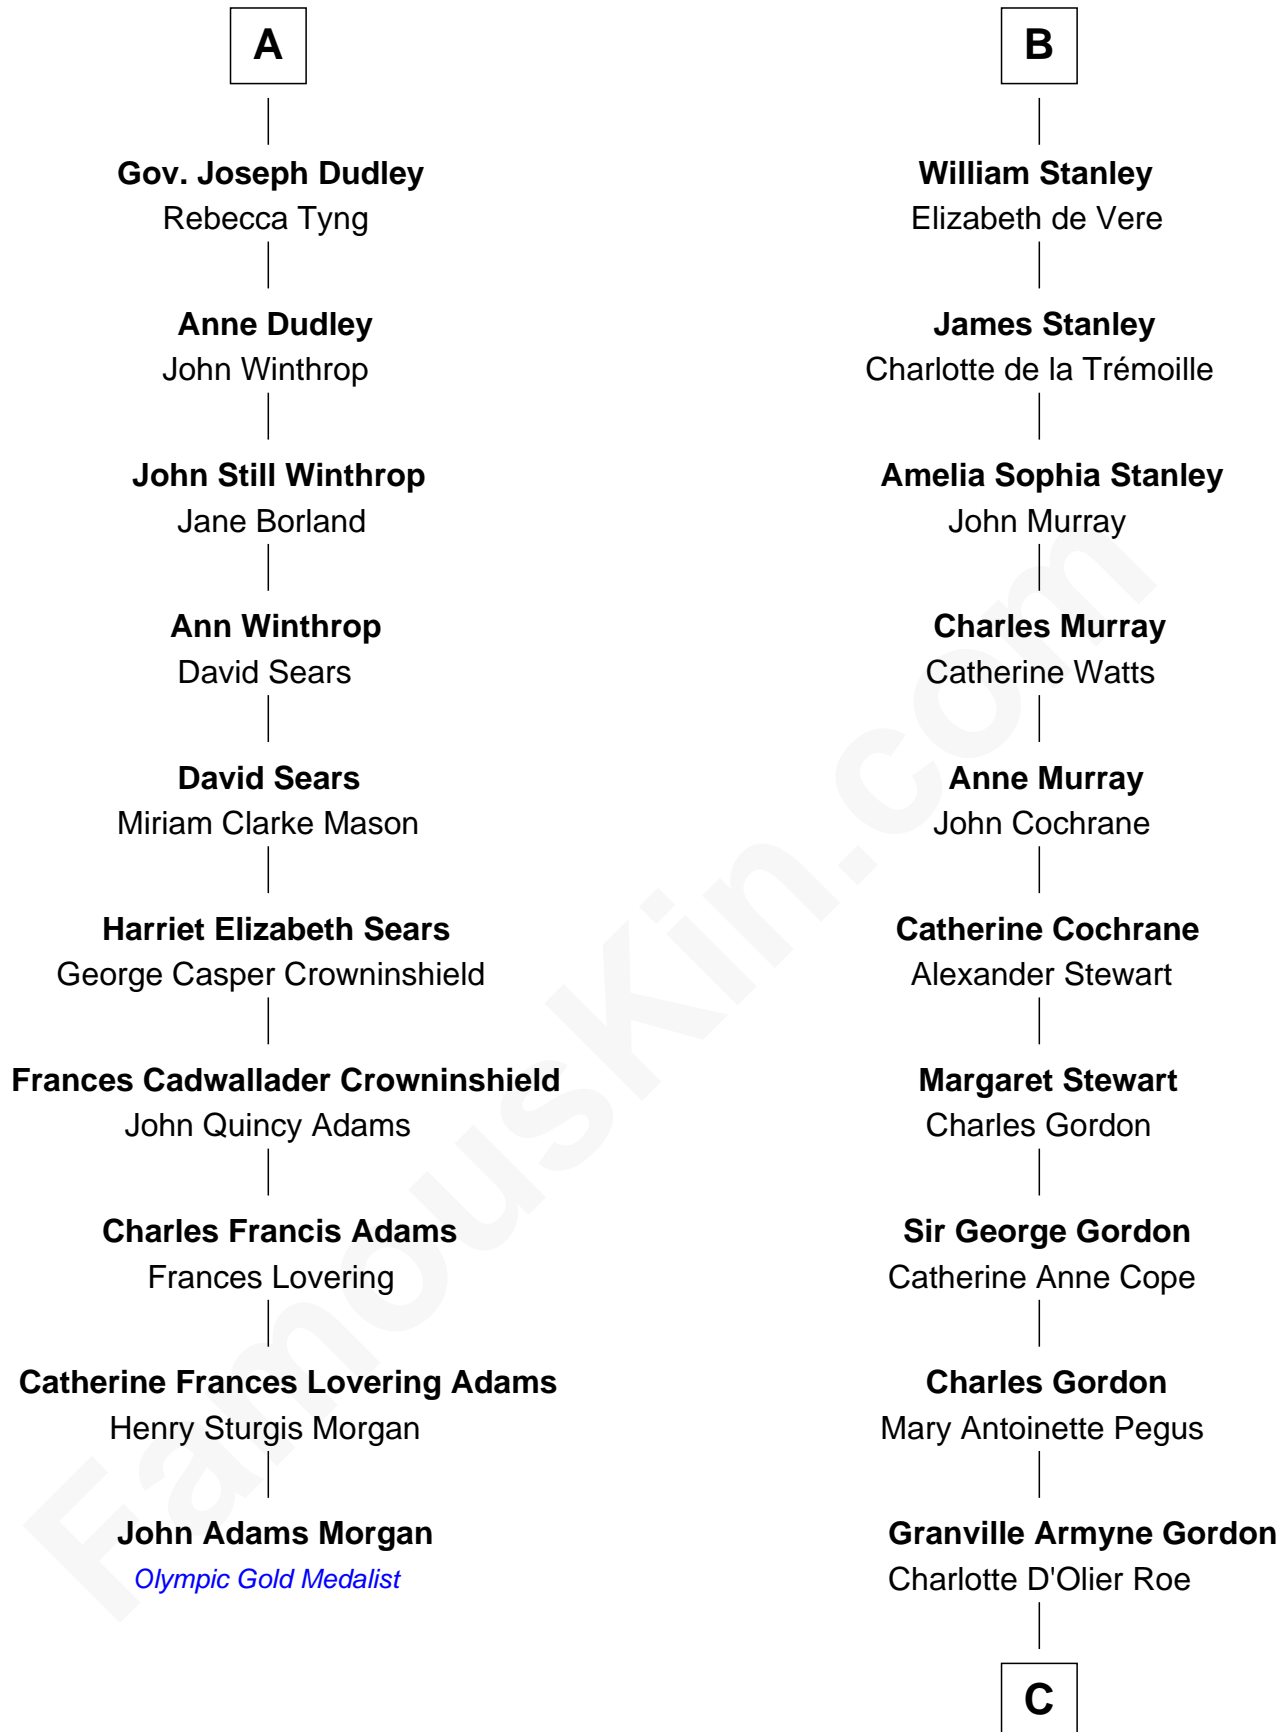

FamousKin.com Relationship Chart of John Adams Morgan

1952 Olympic Sailing Gold Medalist

16th cousin 5 times removed of

Cara Delevingne

Fashion Model and Movie Actress

C

Armyne Evelyne Gordon

Sir Lionel Lawson Faudel-Phillips

Anne Margaret Faudel-Phillips

John Vincent Sheffield

Jane Armyne Sheffield

Sir Jocelyn Edward Greville Stevens

Pandora Anne Stevens

Charles Hamar Delevingne

Cara Delevingne

Model and Actress